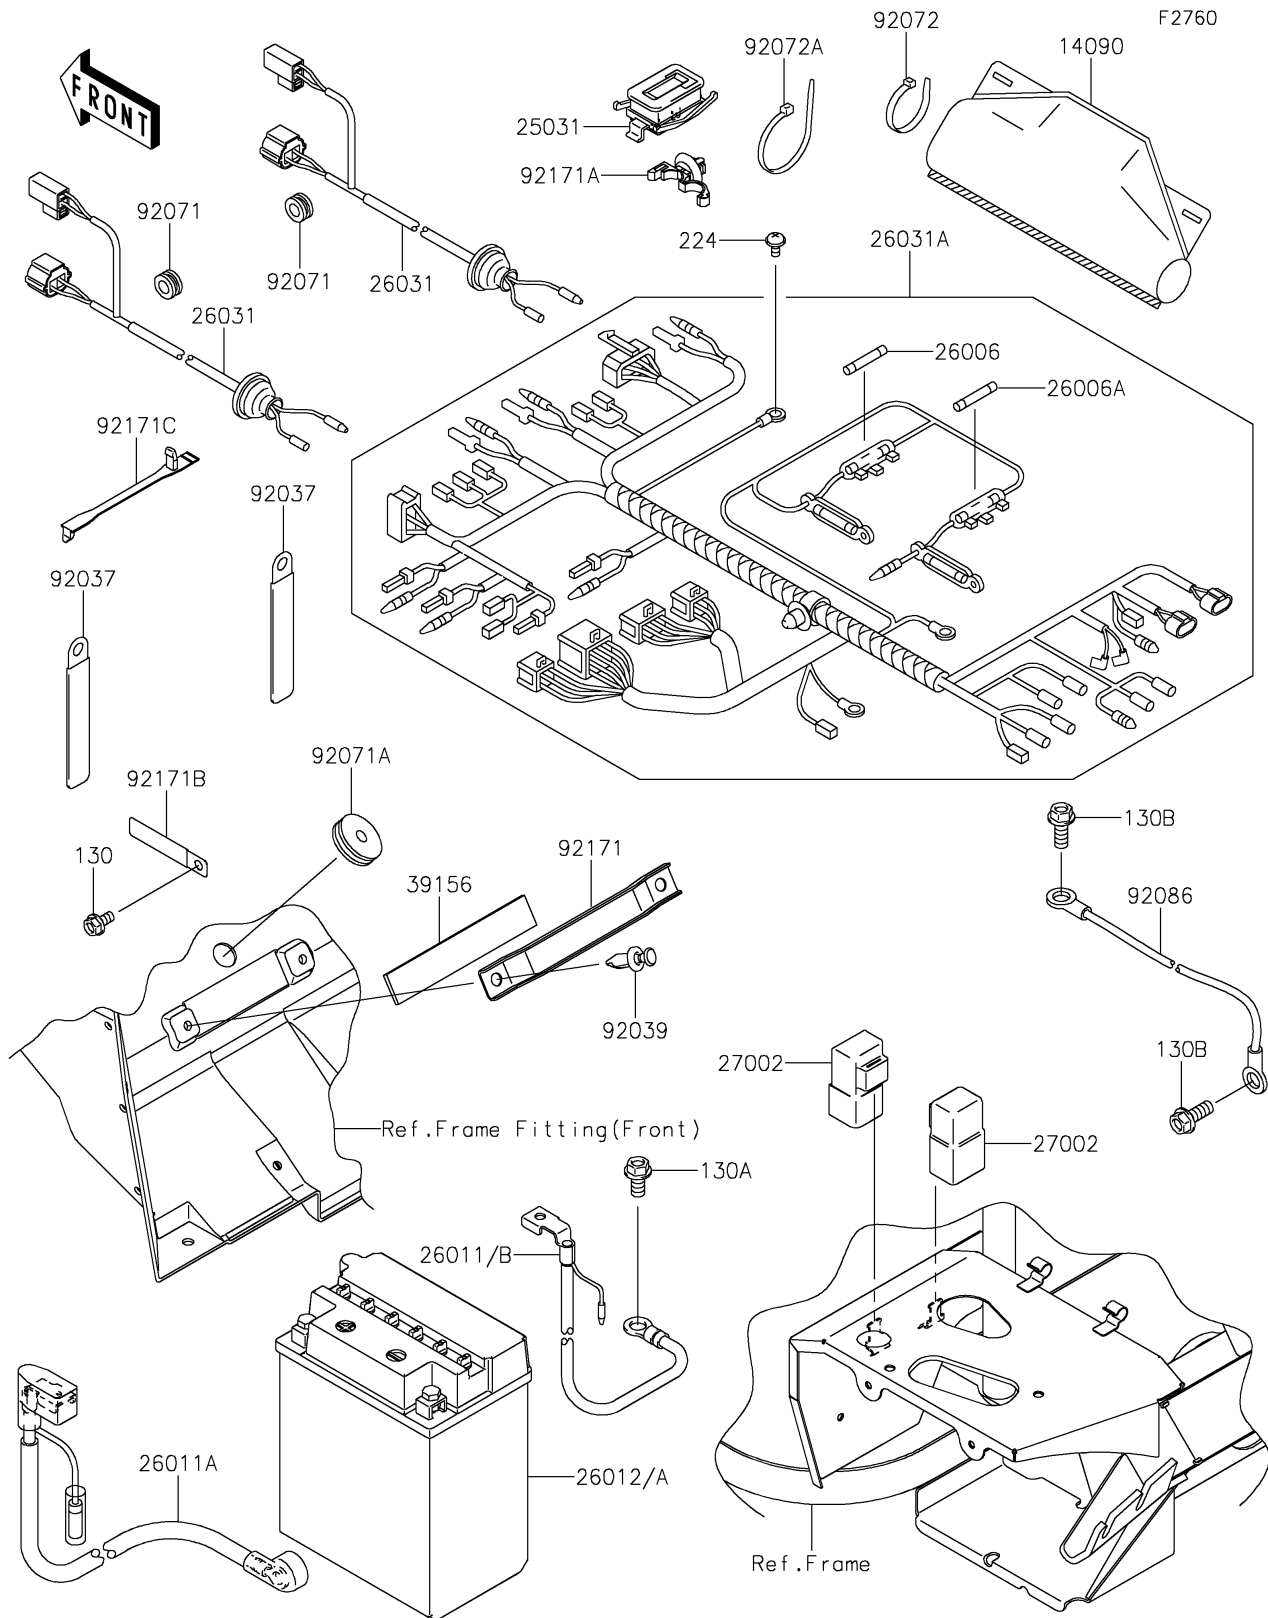

2014 MULE™ 610 4x4 XC CAMO

PARTS DIAGRAM

Chassis Electrical Equipment

2014 MULE™ 610 4x4 XC CAMO

PARTS LIST

Chassis Electrical Equipment

ITEM NAME	PART NUMBER	QUANTITY
-----------	-------------	----------
