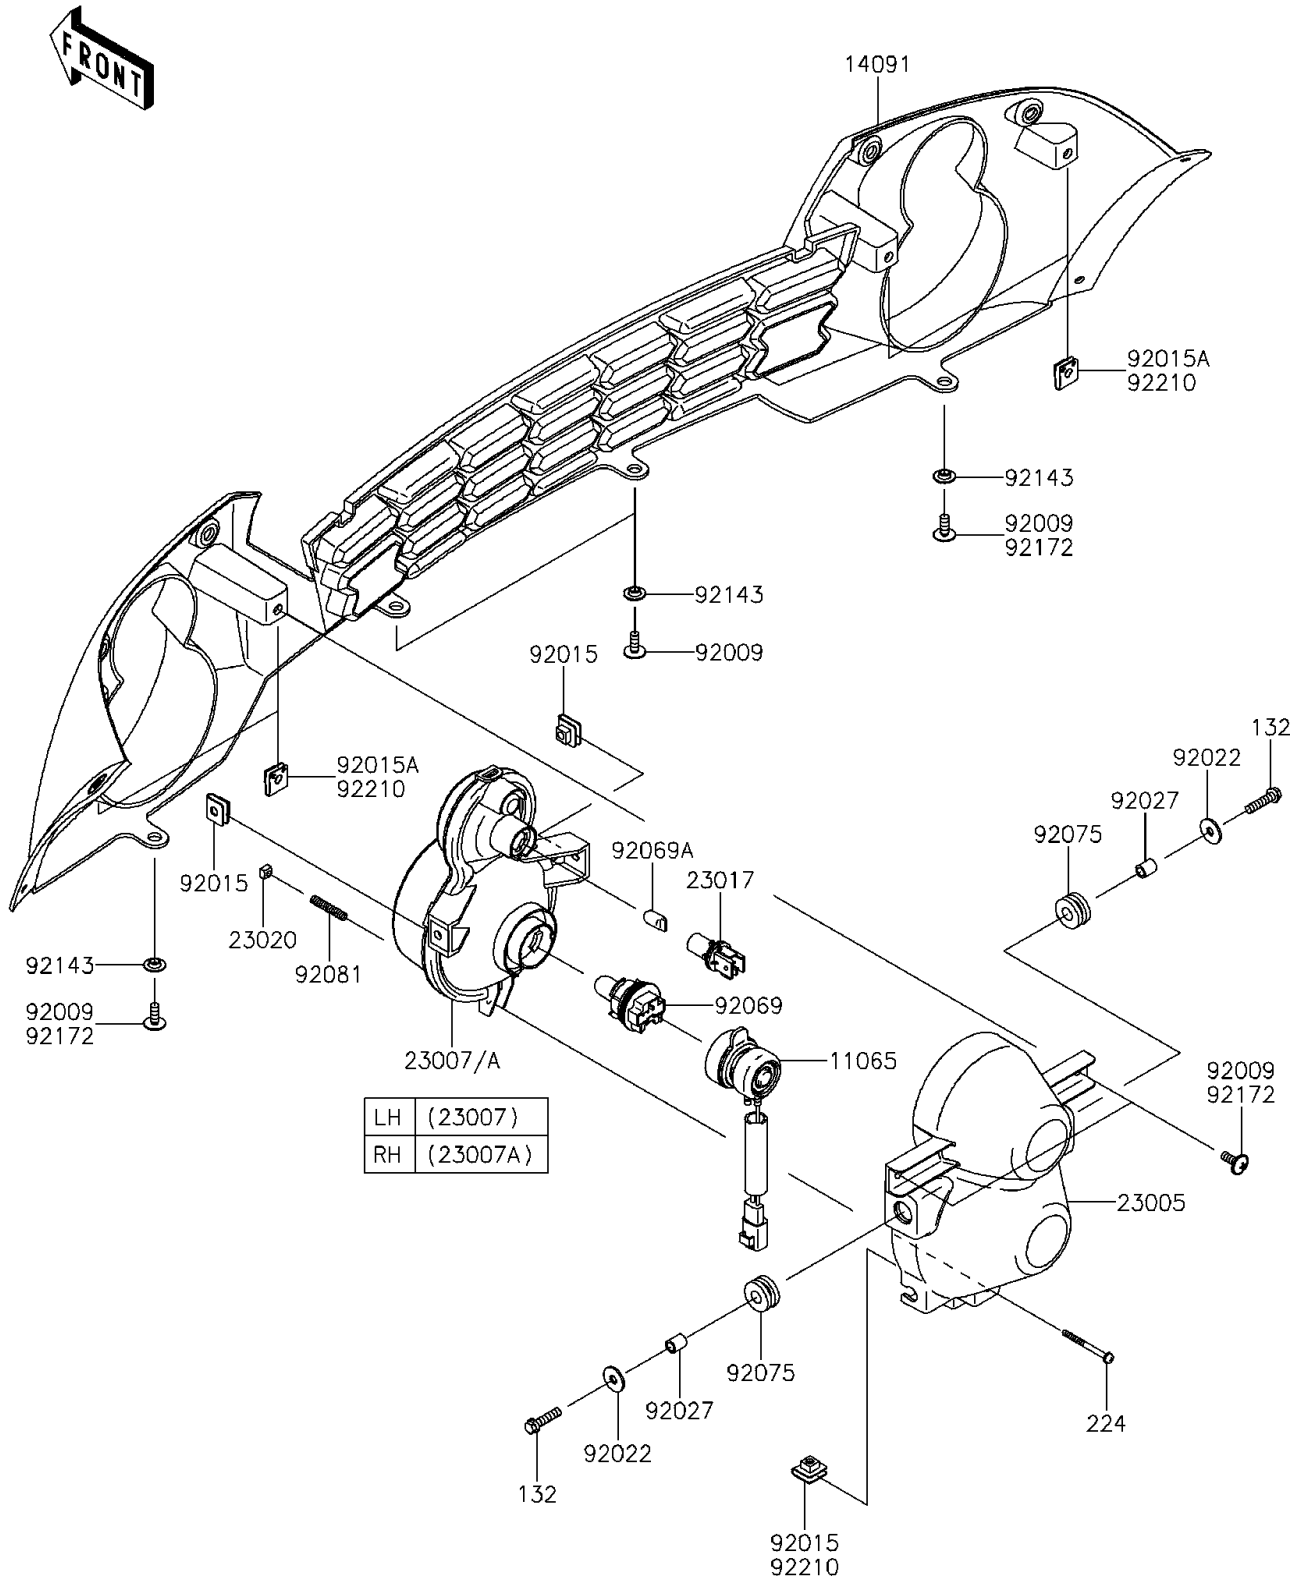

2015 MULE™ 610 4x4 XC CAMO

PARTS DIAGRAM

Headlight(s)

F2710

2015 MULE™ 610 4x4 XC CAMO

PARTS LIST

Headlight(s)

ITEM NAME

PART NUMBER

QUANTITY
