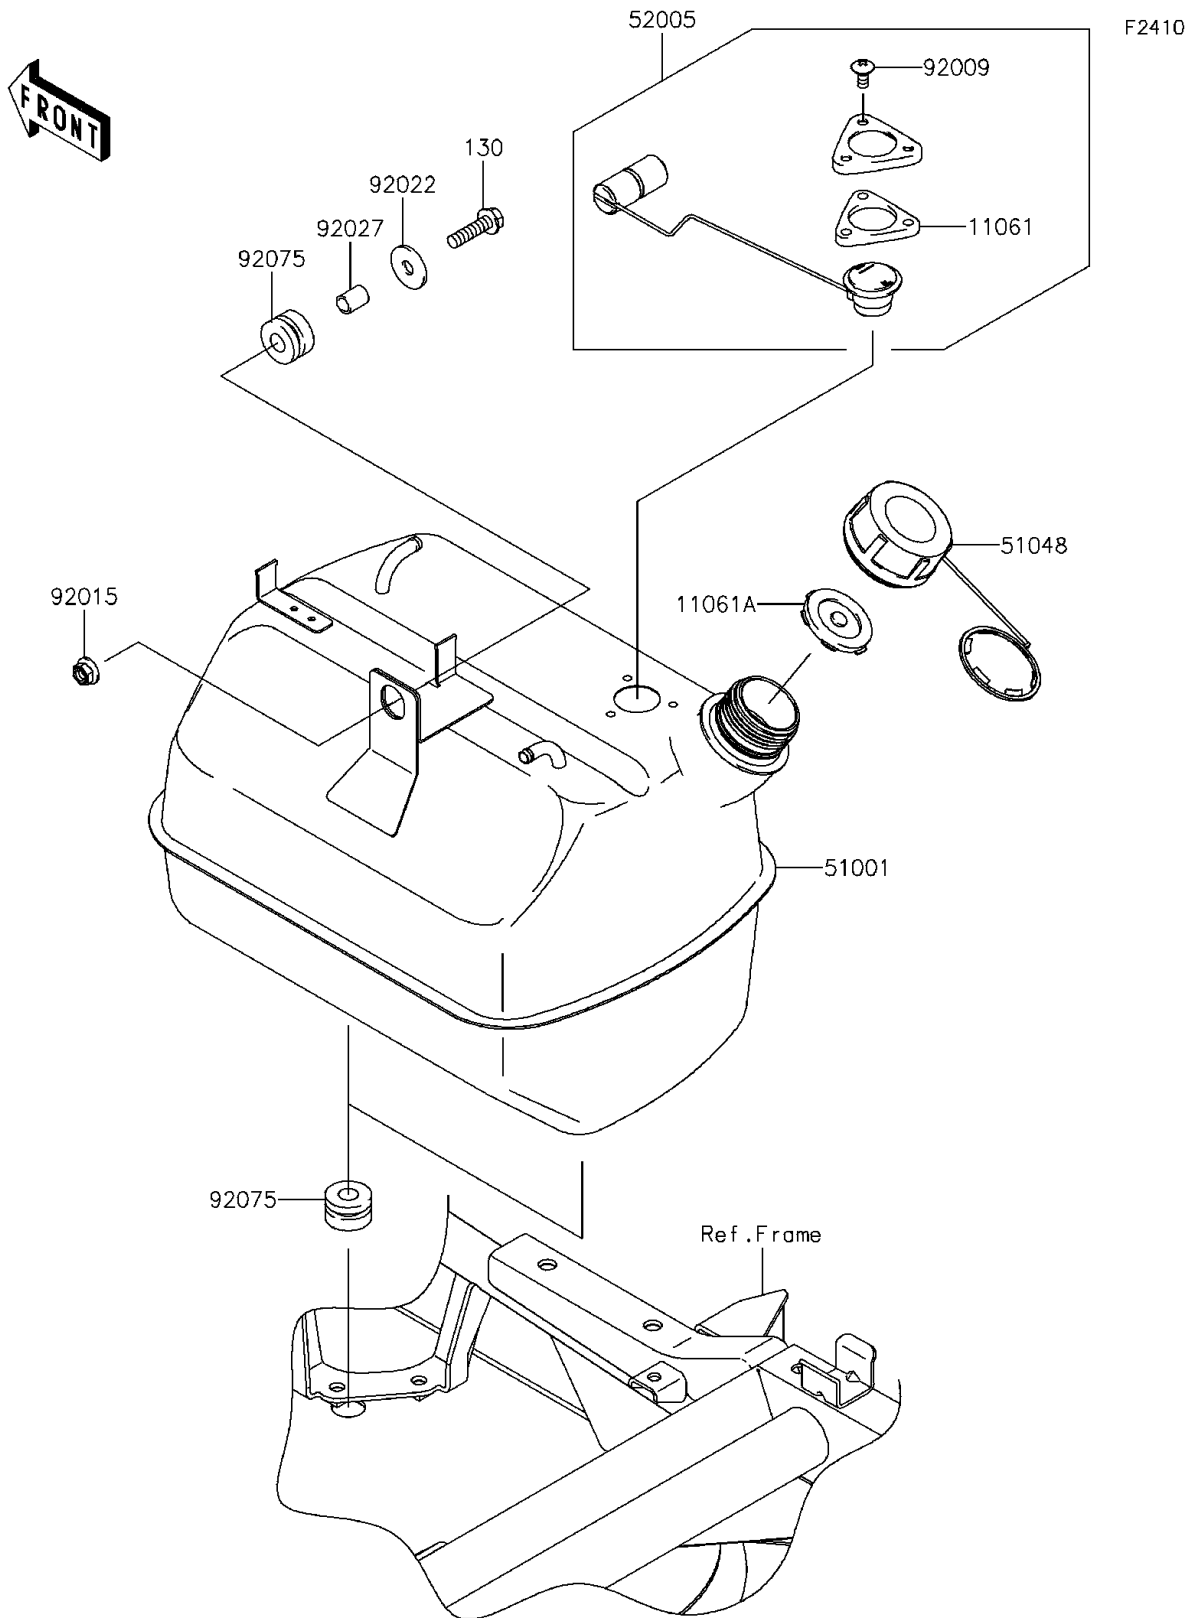

2015 MULE™ 610 4x4 XC CAMO

PARTS DIAGRAM

Fuel Tank

2015 MULE™ 610 4x4 XC CAMO

PARTS LIST

Fuel Tank

ITEM NAME	PART NUMBER	QUANTITY
-----------	-------------	----------
