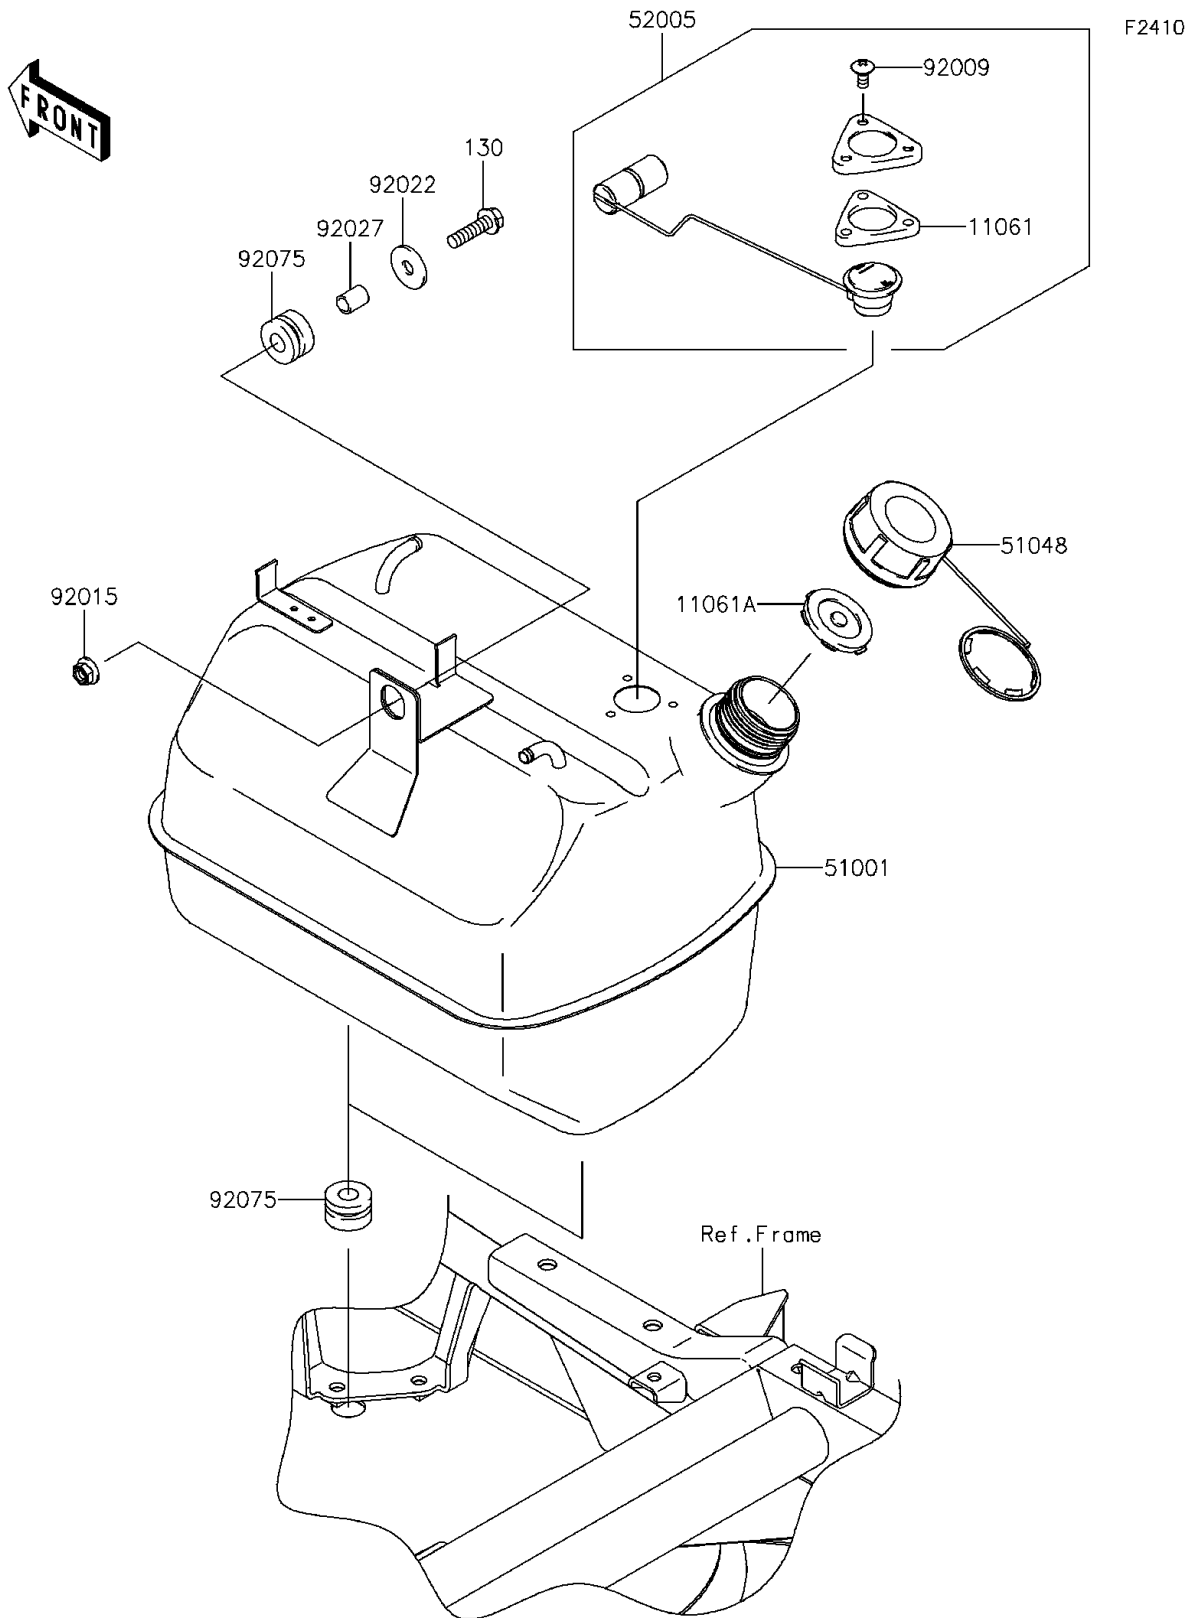

2014 MULE™ 610 4x4 XC CAMO

PARTS DIAGRAM

Fuel Tank

2014 MULE™ 610 4x4 XC CAMO

PARTS LIST

Fuel Tank

ITEM NAME	PART NUMBER	QUANTITY
-----------	-------------	----------
