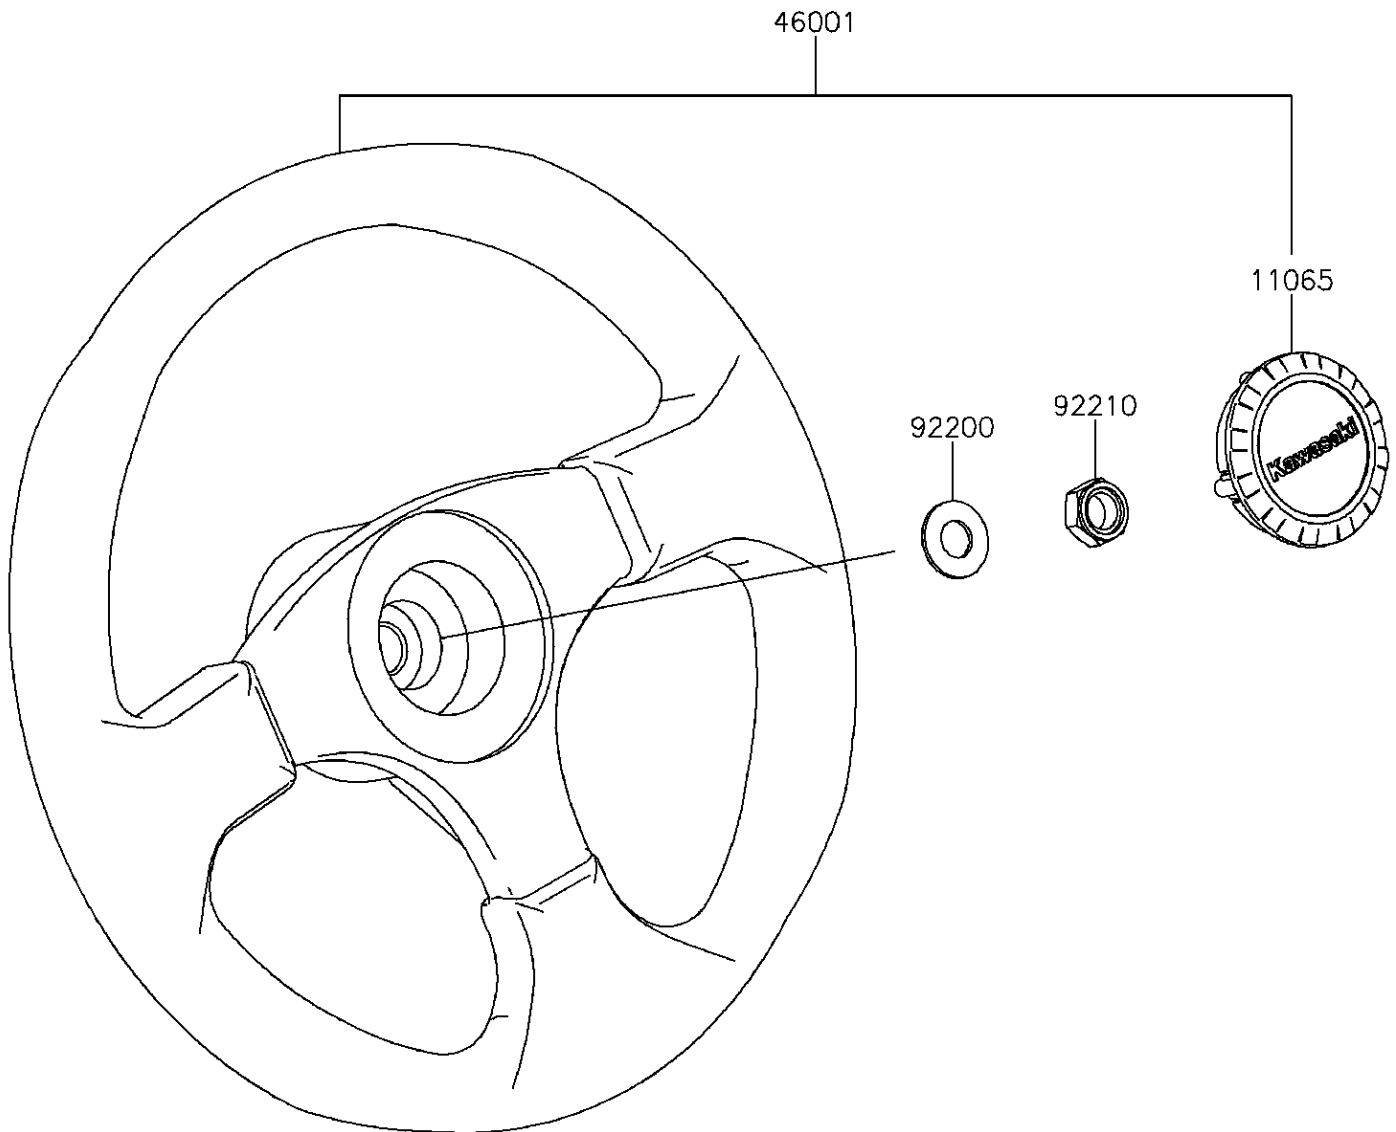

2012 MULE™ 610 4x4 XC CAMO

PARTS DIAGRAM

Steering Wheel

F2311

2012 MULE™ 610 4x4 XC CAMO

PARTS LIST

Steering Wheel

ITEM NAME	PART NUMBER	QUANTITY
CAP,HANDLE (Ref # 11065)	11065-0171	1
HANDLE-ASSY (Ref # 46001)	46001-0001	1
WASHER,12.1X25X1.6 (Ref # 92200)	92200-0455	1
NUT,LOCK,12MM (Ref # 92210)	92210-1249	1