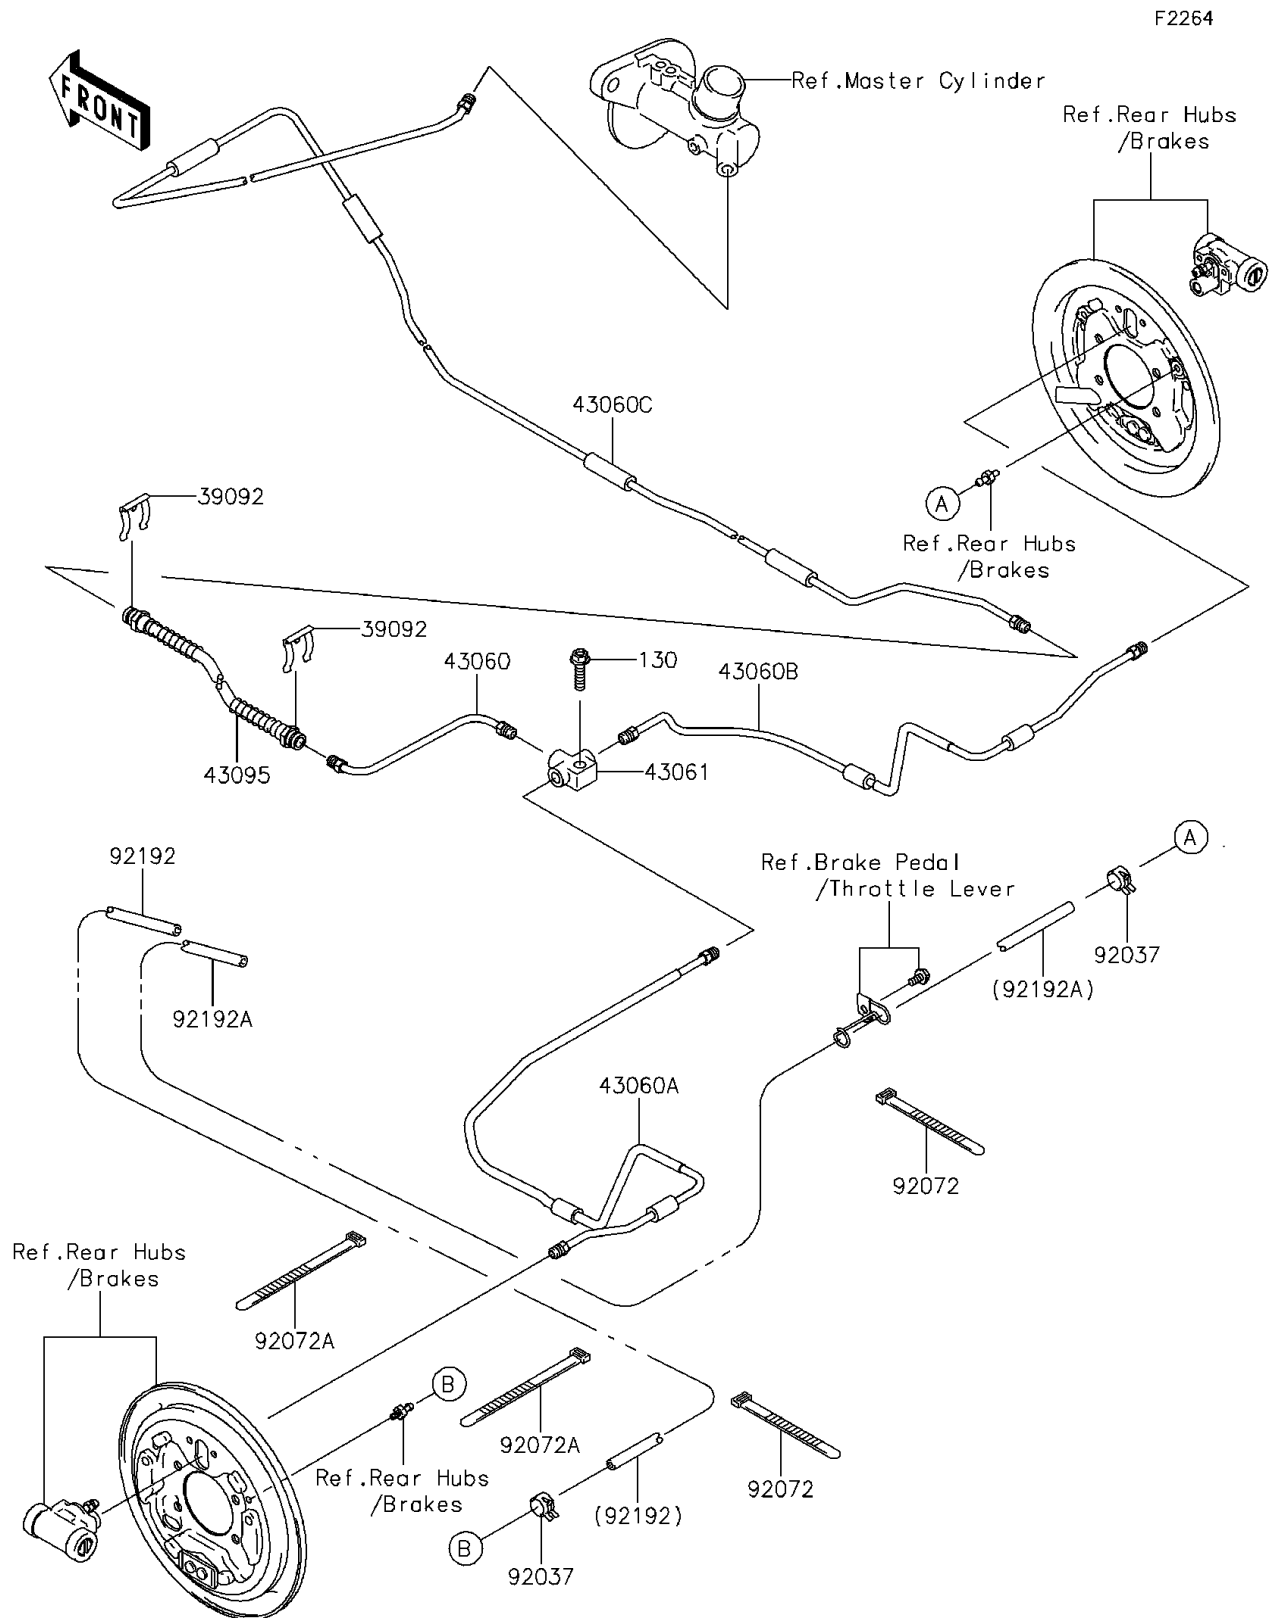

2015 MULE™ 610 4x4 XC CAMO

PARTS DIAGRAM

Rear Brake Piping

2015 MULE™ 610 4x4 XC CAMO

PARTS LIST

Rear Brake Piping

ITEM NAME	PART NUMBER	QUANTITY
-----------	-------------	----------
