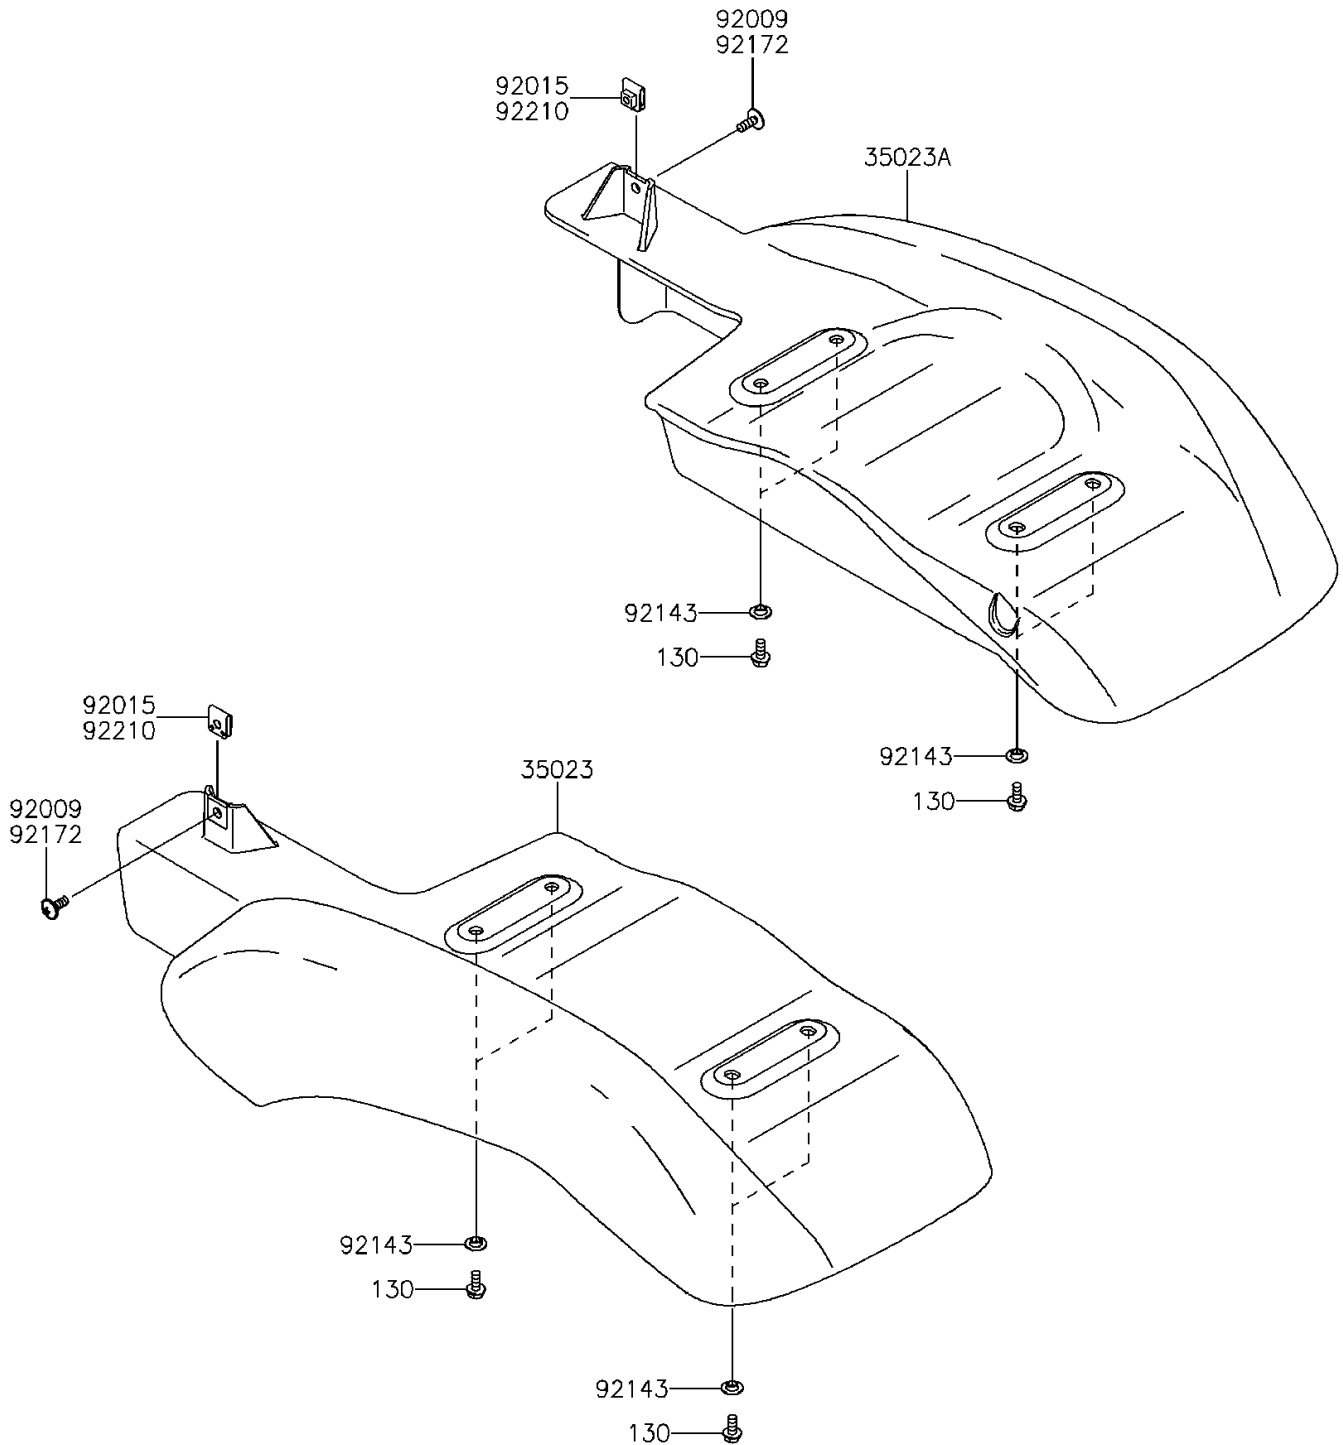

2015 MULE™ 610 4x4 XC CAMO

PARTS DIAGRAM

Rear Fender(s)

F2172

2015 MULE™ 610 4x4 XC CAMO

PARTS LIST

Rear Fender(s)

ITEM NAME

PART NUMBER

QUANTITY
