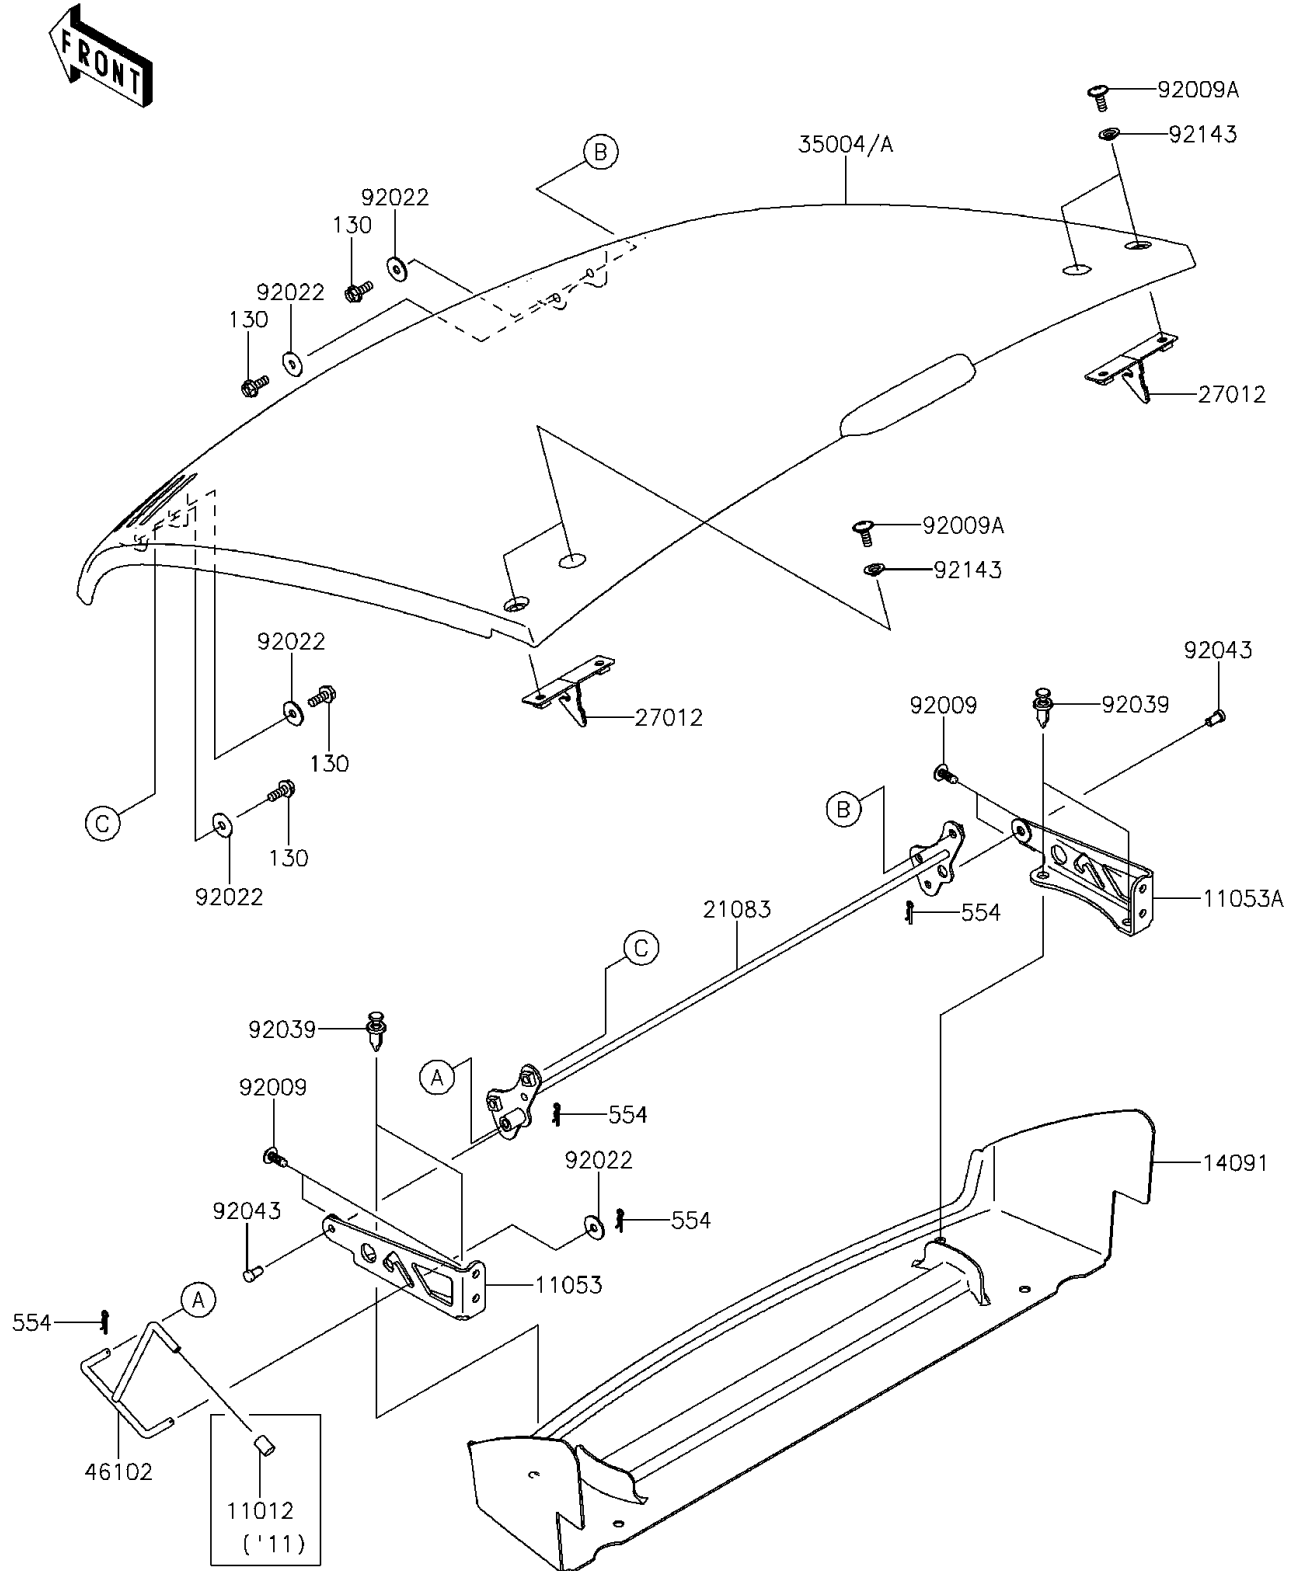

2014 MULE™ 610 4x4 XC CAMO

PARTS DIAGRAM

Fenders

F2170

2014 MULE™ 610 4x4 XC CAMO

PARTS LIST

Fenders

ITEM NAME	PART NUMBER	QUANTITY
BRACKET,LH (Ref # 11053)	11053-1451	1
BRACKET,RH (Ref # 11053A)	11053-1452	1
COVER (Ref # 14091)	14091-0368	1
ARM (Ref # 21083)	21083-0021	1
HOOK (Ref # 27012)	27012-0065	2
FENDER-FRONT,HOOD,CAMOUFLAGE (Ref # 35004)	35004-0036-16P	1
ROD (Ref # 46102)	46102-0048	1
SCREW,TAPPING,6X16 (Ref # 92009)	92009-1166	4
SCREW,6X16 (Ref # 92009A)	92009-1621	4
WASHER,6.5X20X1.6,BLACK (Ref # 92022)	92022-1346	5
RIVET (Ref # 92039)	92039-1229	4
PIN,6X9 (Ref # 92043)	92043-1626	2
COLLAR (Ref # 92143)	92143-1087	4
BOLT-FLANGED,6X16 (Ref # 130)	130BB0616	4
PIN-SNAP (Ref # 554)	554DA0600	4