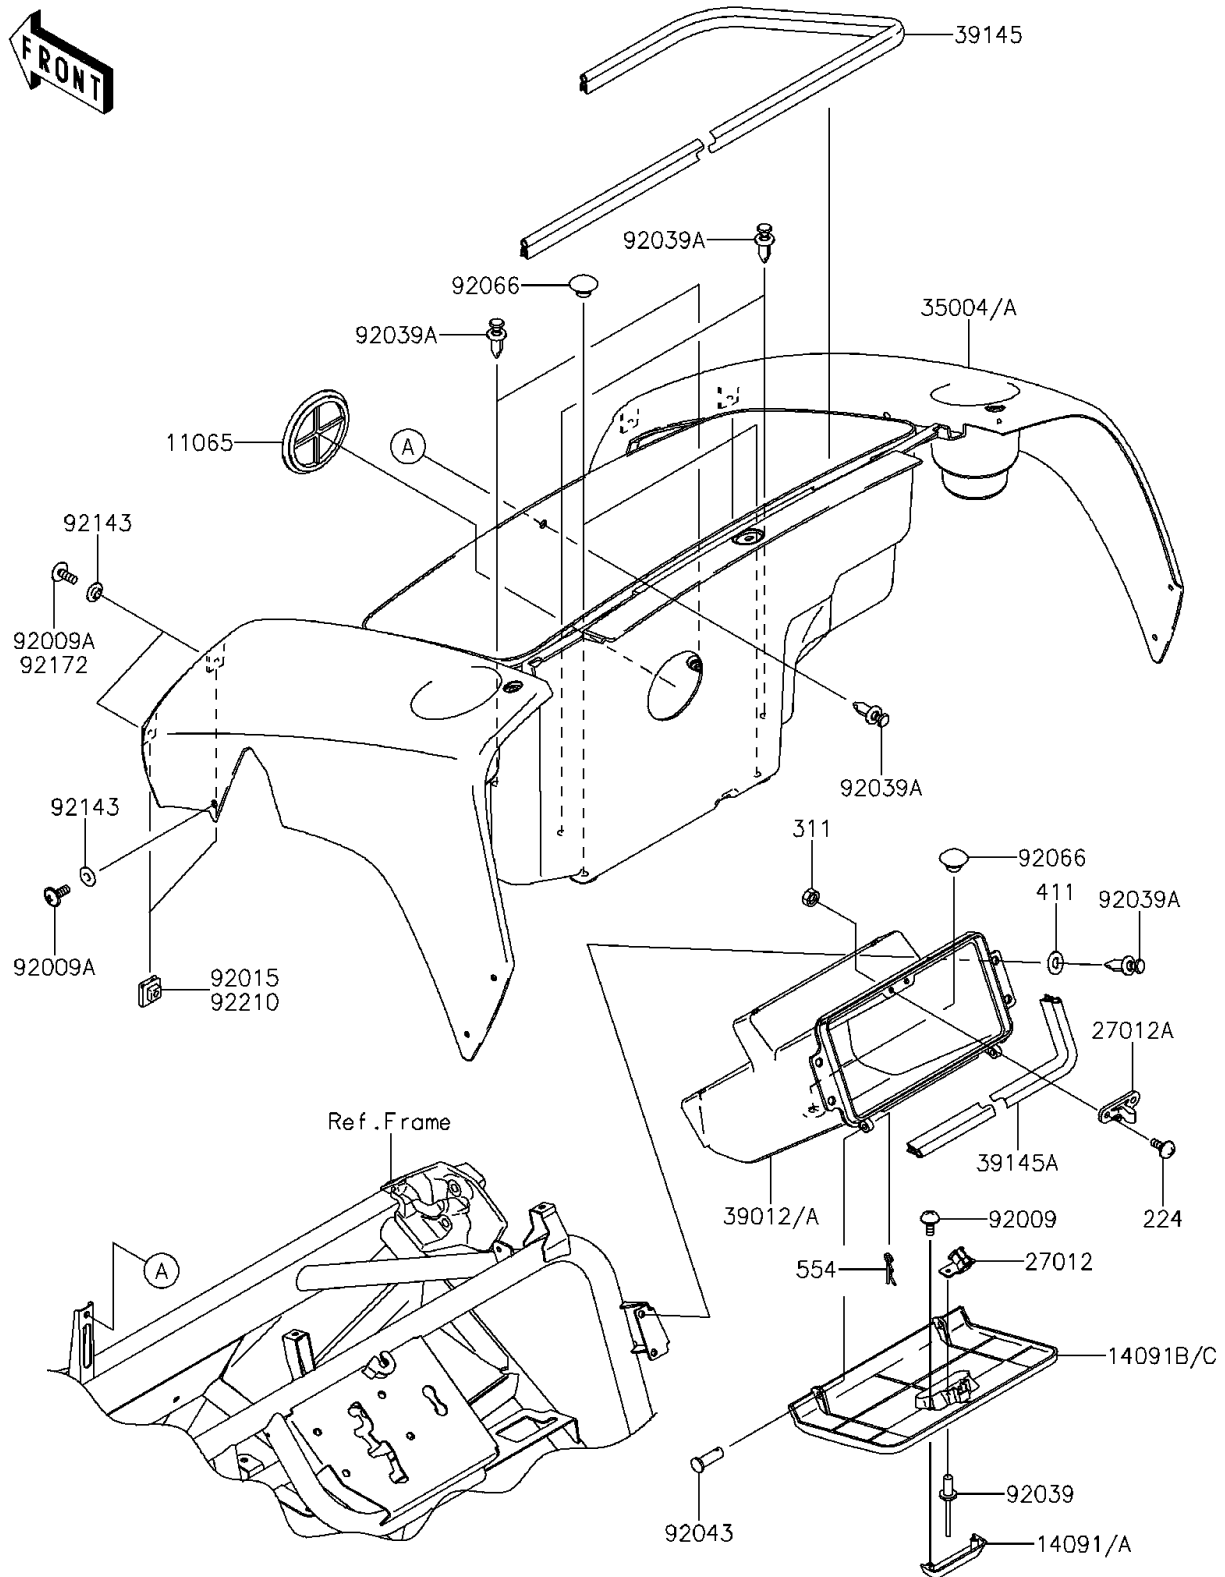

2012 MULE™ 610 4x4 XC CAMO

PARTS DIAGRAM

Front Box

F2135

2012 MULE™ 610 4x4 XC CAMO

PARTS LIST

Front Box

ITEM NAME	PART NUMBER	QUANTITY
CAP,F.BLACK (Ref # 11065)	11065-1053-6Z	1
COVER,STORAGE GRIP,F.BLACK (Ref # 14091A)	14091-1659-6Z	1
COVER,CONTROL PANEL,F.BLACK (Ref # 14091C)	14091-1660-6Z	1
HOOK (Ref # 27012)	27012-1607	1
HOOK (Ref # 27012A)	27012-1612	1
FENDER-FRONT,STORAGE,CAMO (Ref # 35004)	35004-0049-16P	1
CASE-STORAGE,F.BLACK (Ref # 39012A)	39012-1061-6Z	1
TRIM-SEAL,L=1940 (Ref # 39145)	39145-0007	1
TRIM-SEAL,L=774 (Ref # 39145A)	39145-1130	1
SCREW,TAPPING,4X12 (Ref # 92009)	92009-1444	2
SCREW,6X16 (Ref # 92009A)	92009-1621	2
RIVET (Ref # 92039)	92039-1041	2
RIVET (Ref # 92039A)	92039-1229	9
PIN,6X14.5 (Ref # 92043)	92043-125	2
PLUG (Ref # 92066)	92066-1485	3
COLLAR (Ref # 92143)	92143-1087	6
SCREW,TAPPING,6X20 (Ref # 92172)	92172-0488	4
NUT,LEAF SPRING,6MM (Ref # 92210)	92210-0624	4
SCREW-PAN-WP-CROS,4X12 (Ref # 224)	224AB0412	2
NUT-HEX (Ref # 311)	311AB0400	2
WASHER-PLAIN (Ref # 411)	411AA0800	4
PIN-SNAP (Ref # 554)	554DA0600	2