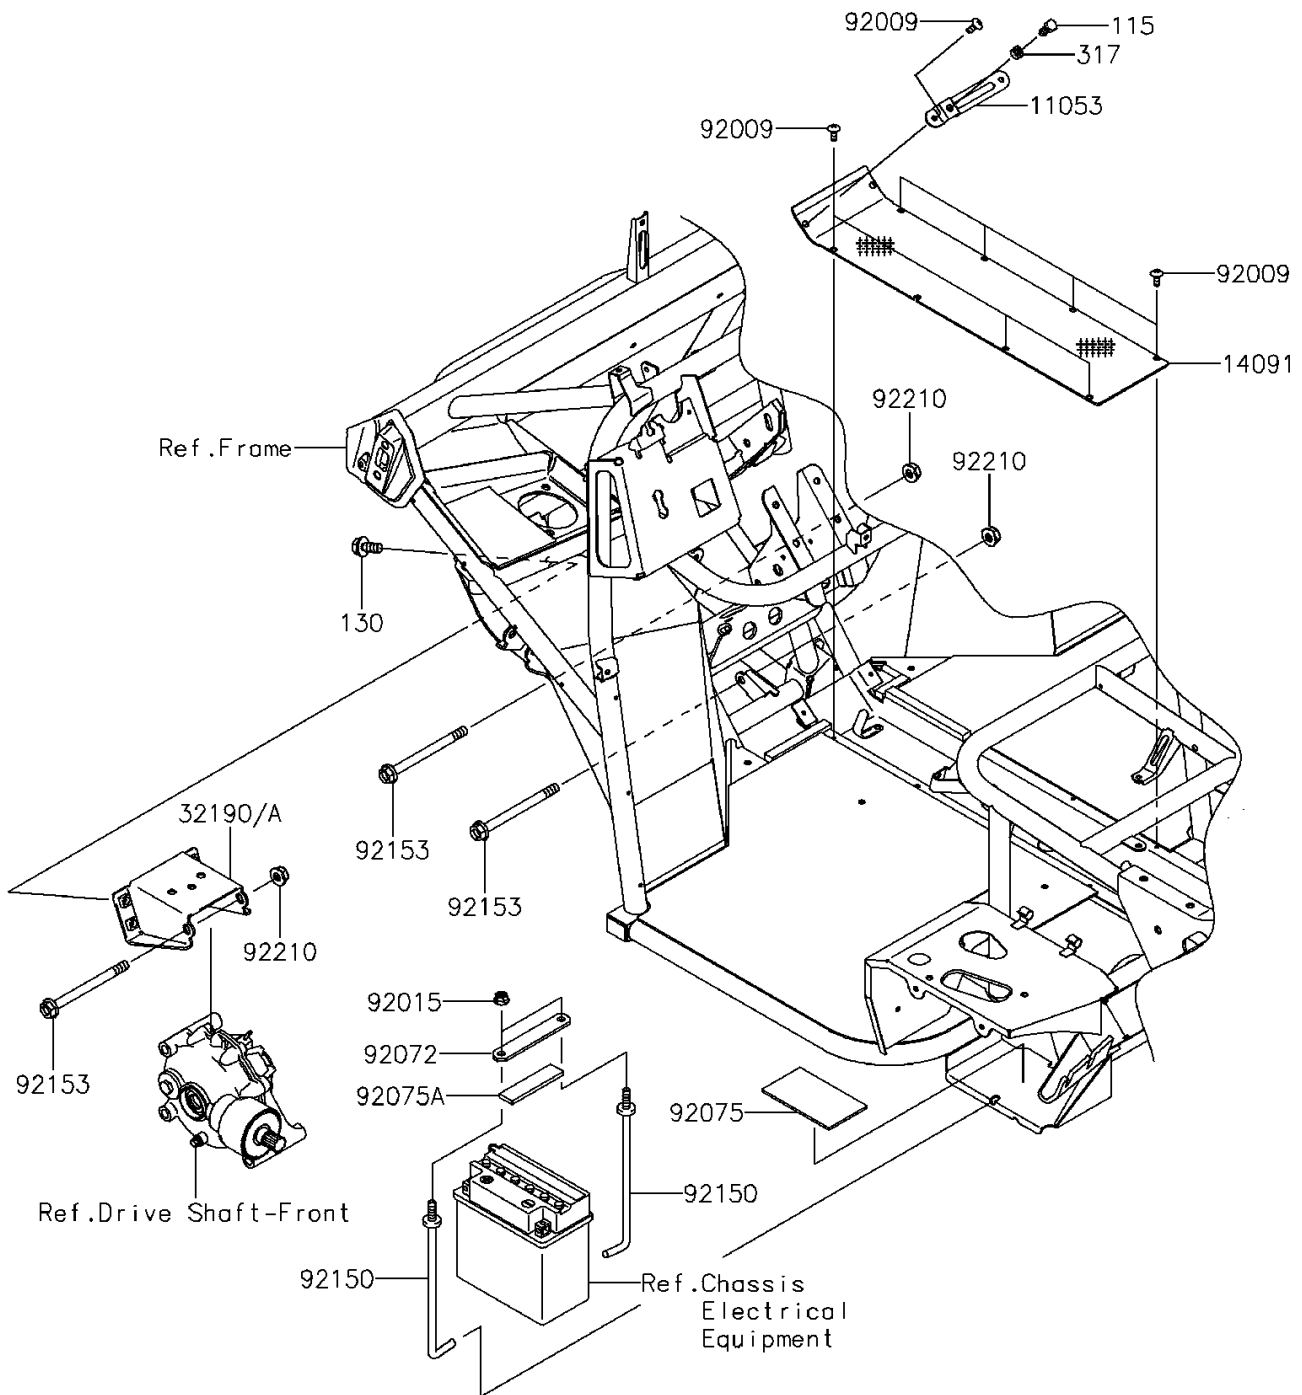

2012 MULE™ 610 4x4 XC CAMO

PARTS DIAGRAM

Engine Mount

F2122

2012 MULE™ 610 4x4 XC CAMO

PARTS LIST

Engine Mount

ITEM NAME	PART NUMBER	QUANTITY
BRACKET,THROTTLE LEVER (Ref # 11053)	11053-1670	1
COVER,FLOOR,CNT (Ref # 14091)	14091-0390	1
BRACKET-ENGINE (Ref # 32190)	32190-0163	1
SCREW,TAPPING,6X16 (Ref # 92009)	92009-1166	9
NUT,FLANGED,8MM (Ref # 92015)	92015-1406	2
BAND,BATTERY (Ref # 92072)	92072-1233	1
DAMPER (Ref # 92075)	92075-1076	1
DAMPER (Ref # 92075A)	92075-1214	1
BOLT,BATTERY (Ref # 92150)	92150-1293	2
BOLT,FLANGED,10X120 (Ref # 92153)	92153-7502	3
NUT,LOCK,FLANGED,10MM (Ref # 92210)	92210-0276	3
BOLT-SMALL-UPSET,8X20 (Ref # 115)	115BA0820	1
BOLT-FLANGED,10X20 (Ref # 130)	130BA1020	4
NUT-HEX-SMALL,8MM (Ref # 317)	317BA0800	1