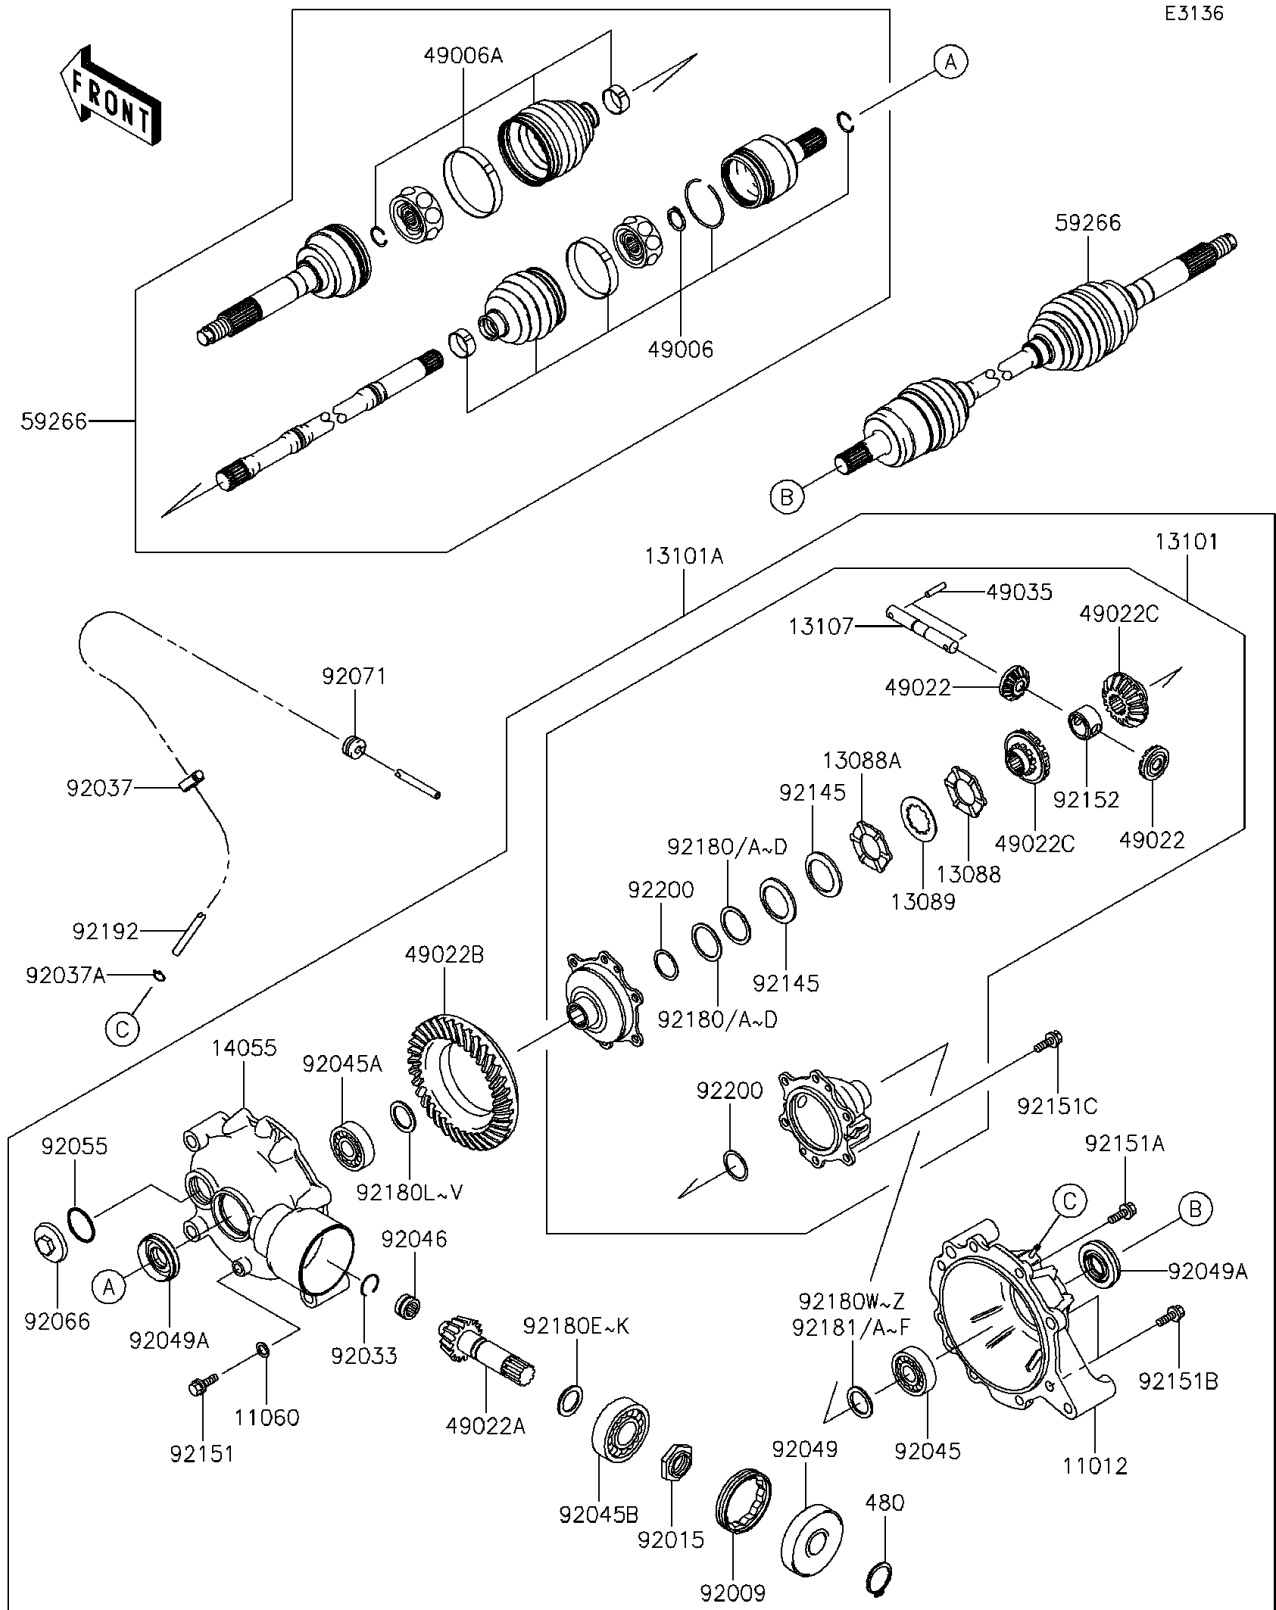

2015 MULE™ 610 4x4 XC CAMO

PARTS DIAGRAM

Drive Shaft-Front

2015 MULE™ 610 4x4 XC CAMO

PARTS LIST

Drive Shaft-Front

ITEM NAME	PART NUMBER	QUANTITY
-----------	-------------	----------
