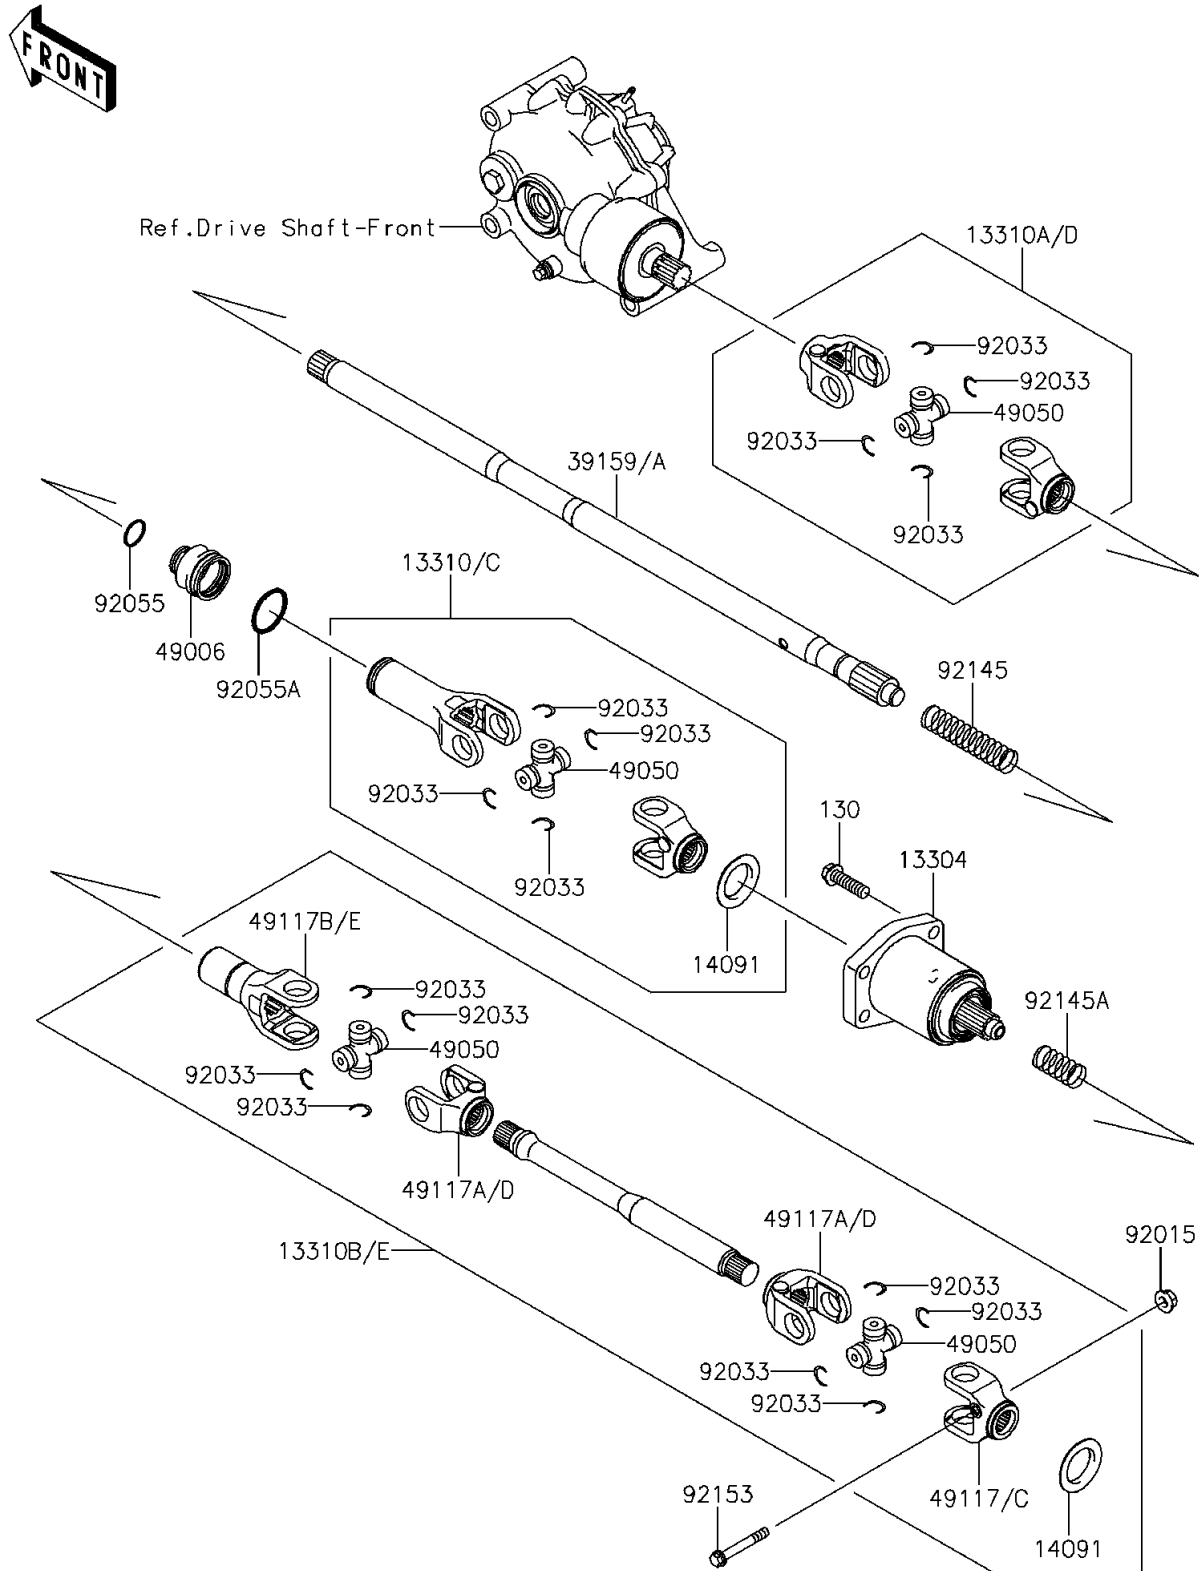

## PARTS DIAGRAM Drive Shaft-Propeller

E3135

## PARTS LIST

### Drive Shaft-Propeller

ITEM NAME	PART NUMBER	QUANTITY
-----------	-------------	----------

---