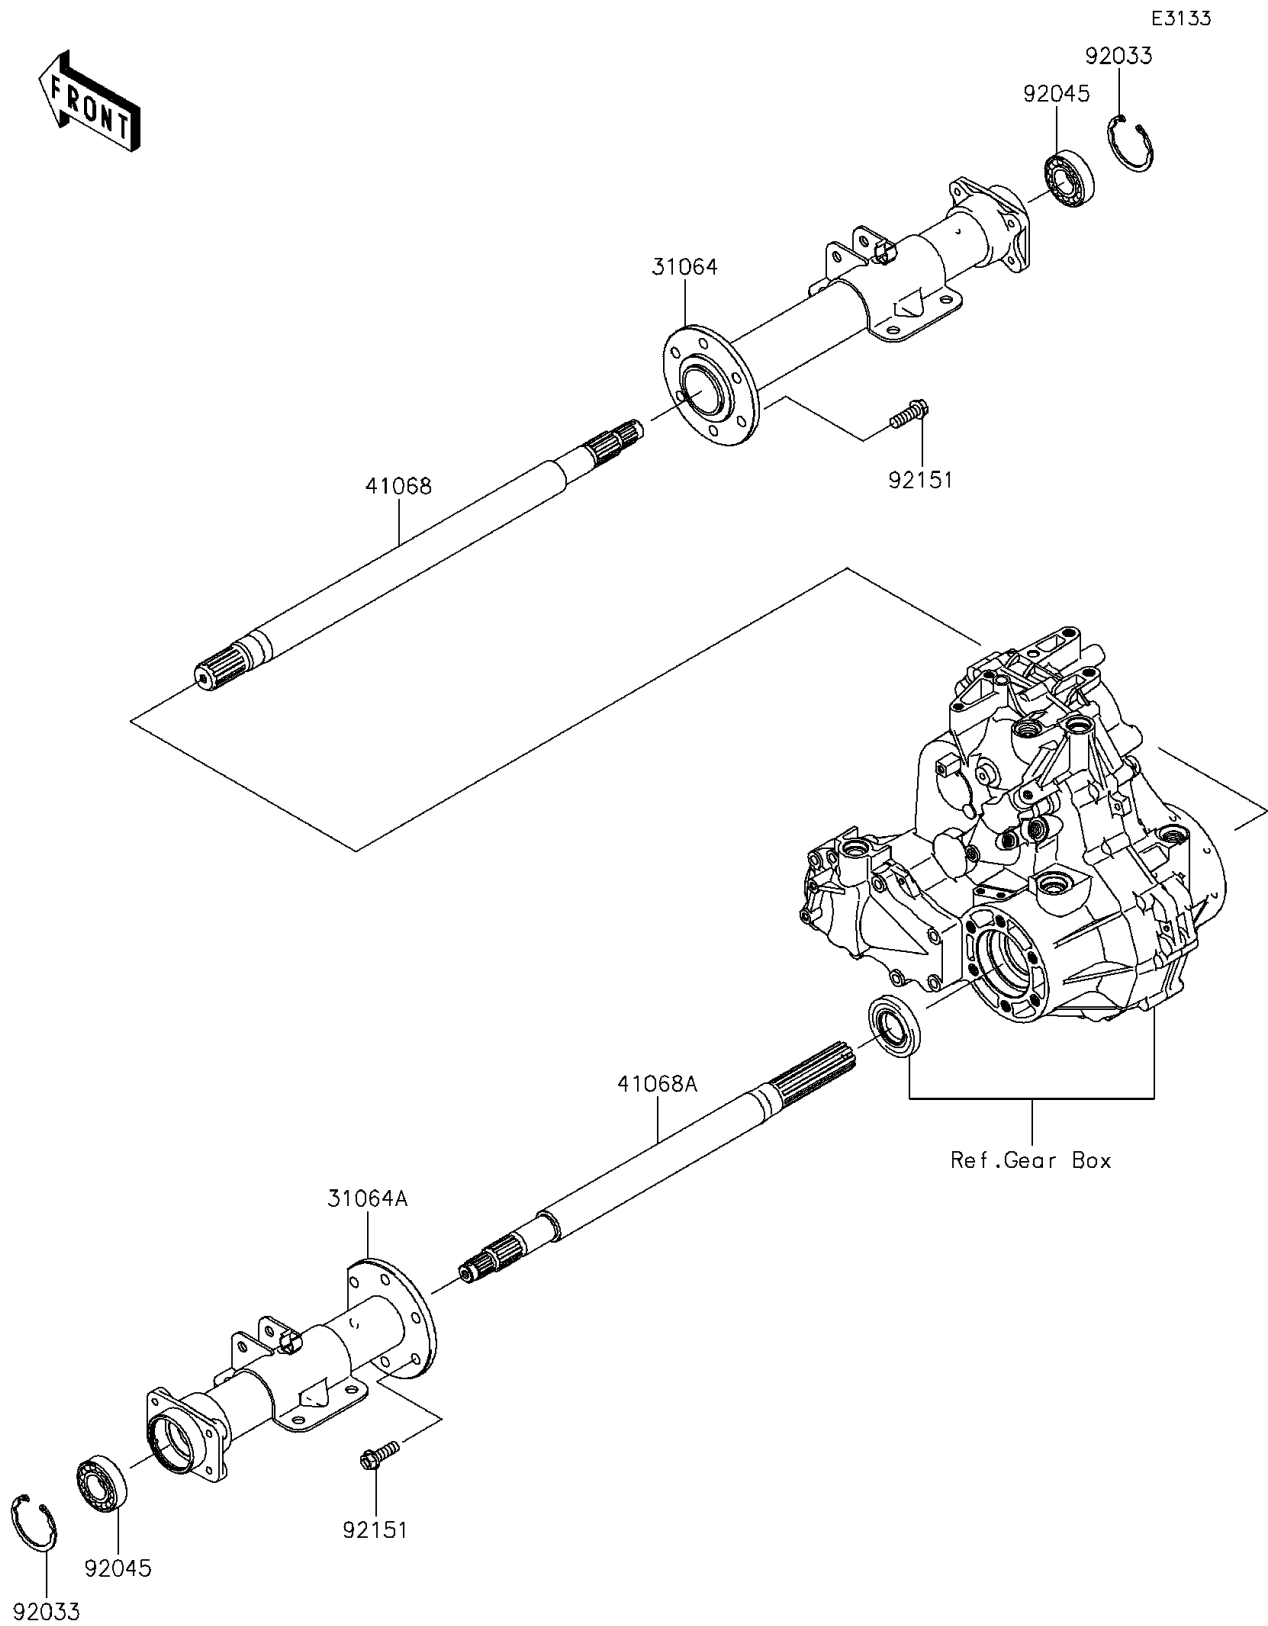

2015 MULE™ 610 4x4 XC CAMO

PARTS DIAGRAM

Rear Axle

2015 MULE™ 610 4x4 XC CAMO

PARTS LIST

Rear Axle

ITEM NAME	PART NUMBER	QUANTITY
-----------	-------------	----------
