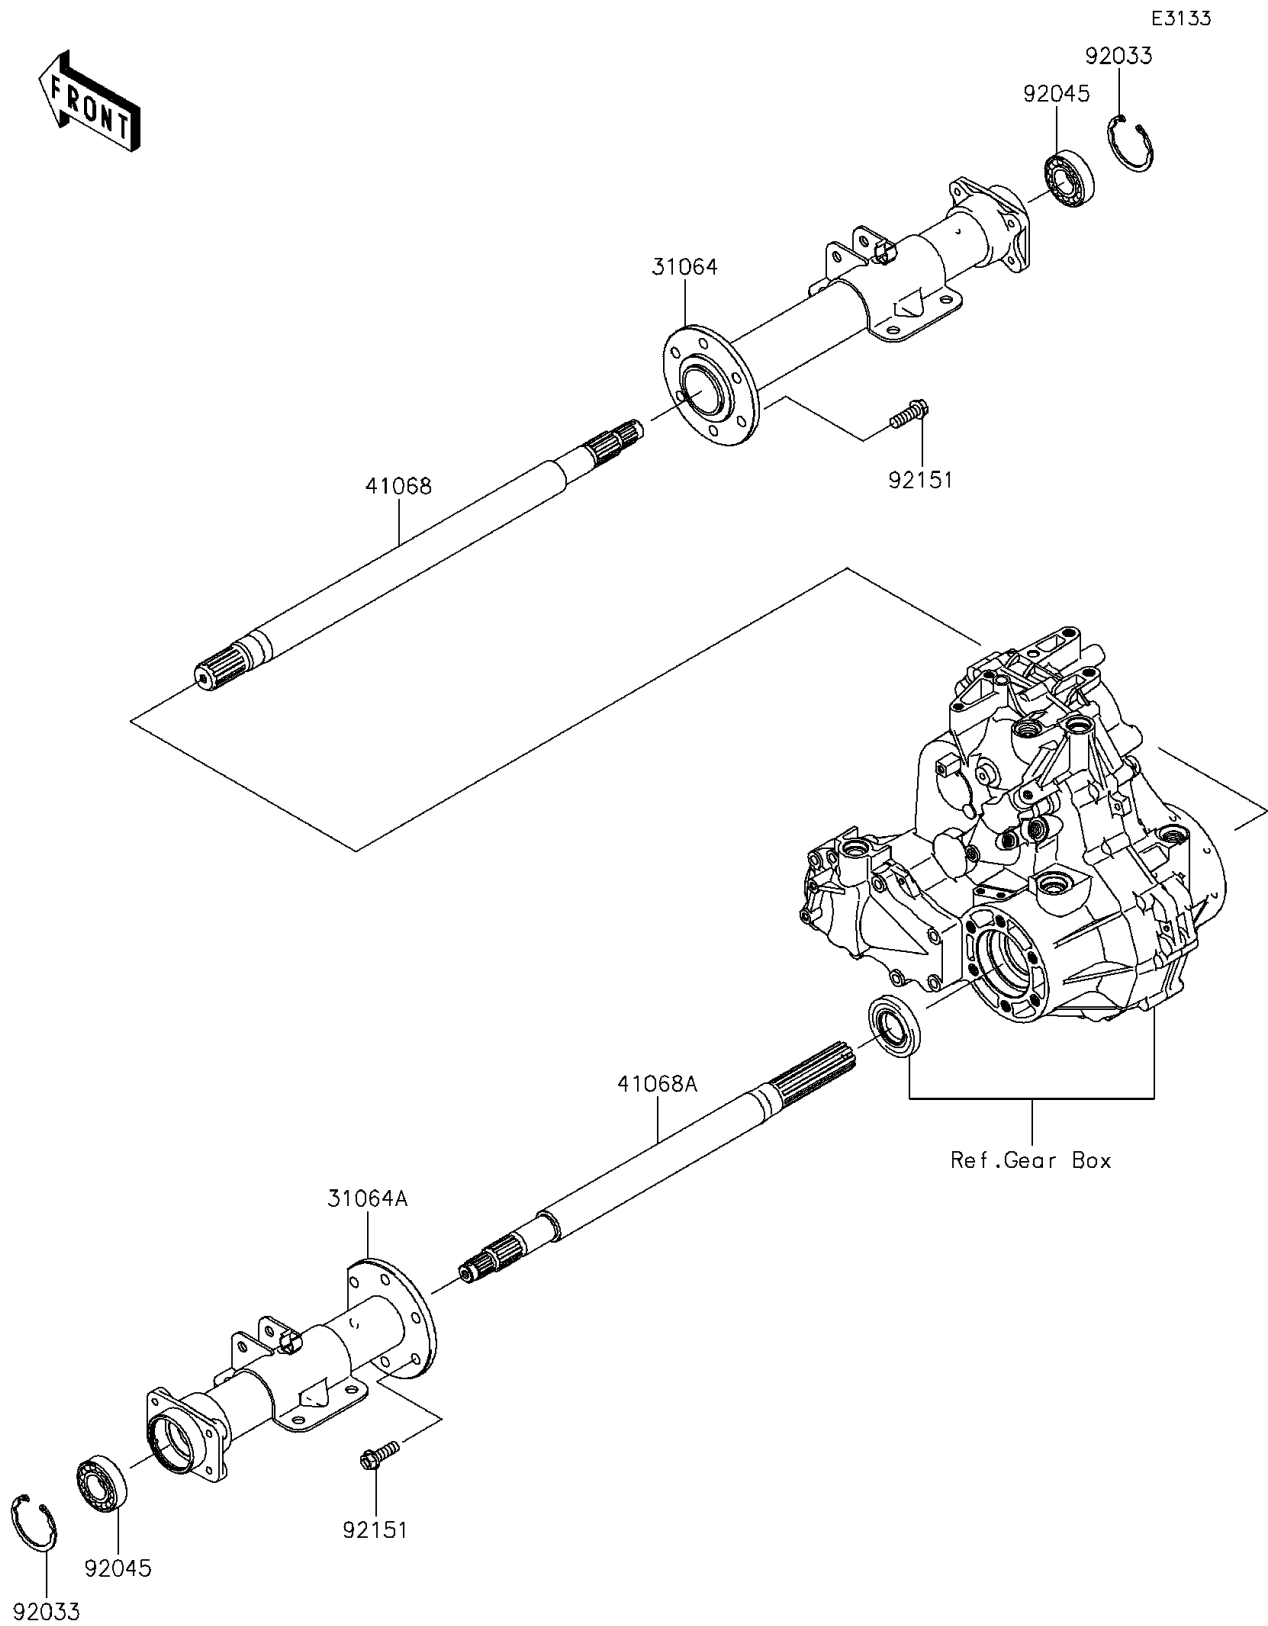

2012 MULE™ 610 4x4 XC CAMO

PARTS DIAGRAM

Rear Axle

2012 MULE™ 610 4x4 XC CAMO

PARTS LIST

Rear Axle

ITEM NAME	PART NUMBER	QUANTITY
-----------	-------------	----------
