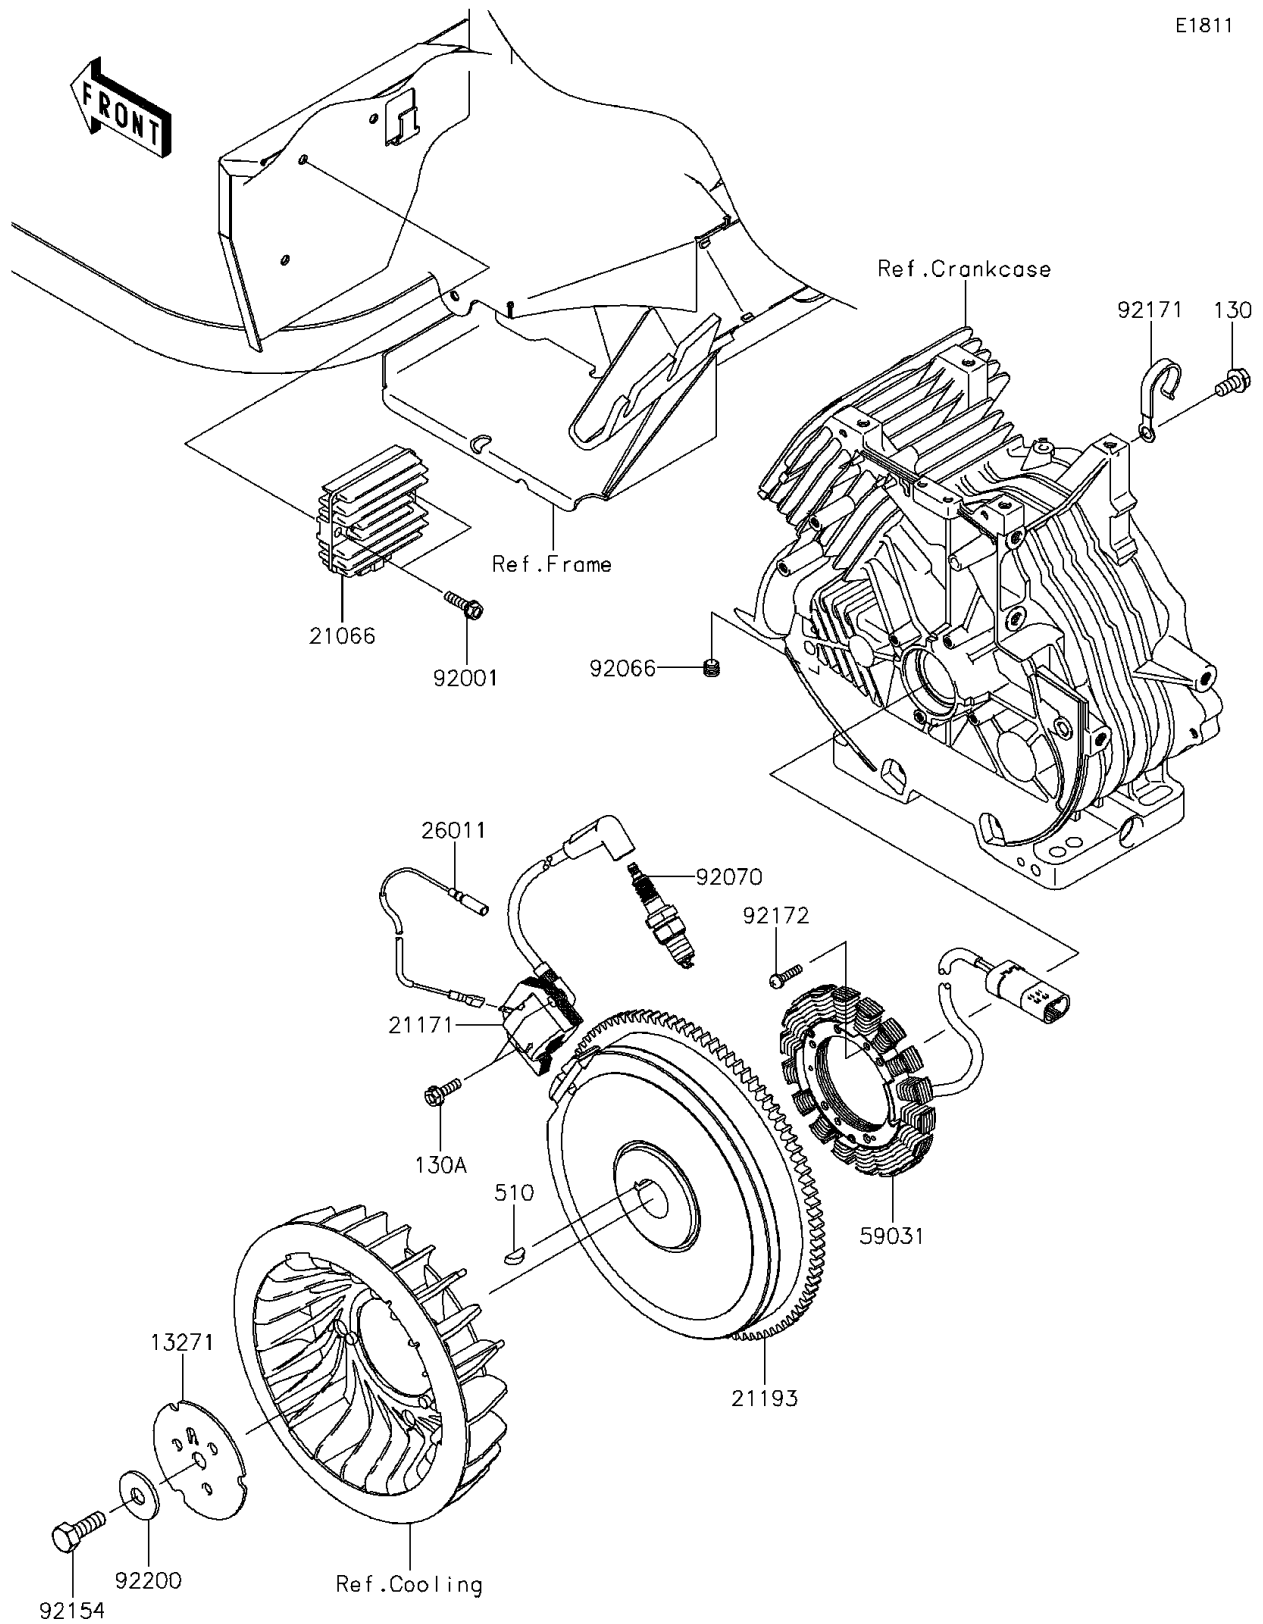

2015 MULE™ 610 4x4 XC CAMO

PARTS DIAGRAM

Generator/Ignition Coil

E1811

2015 MULE™ 610 4x4 XC CAMO

PARTS LIST

Generator/Ignition Coil

ITEM NAME	PART NUMBER	QUANTITY
-----------	-------------	----------
