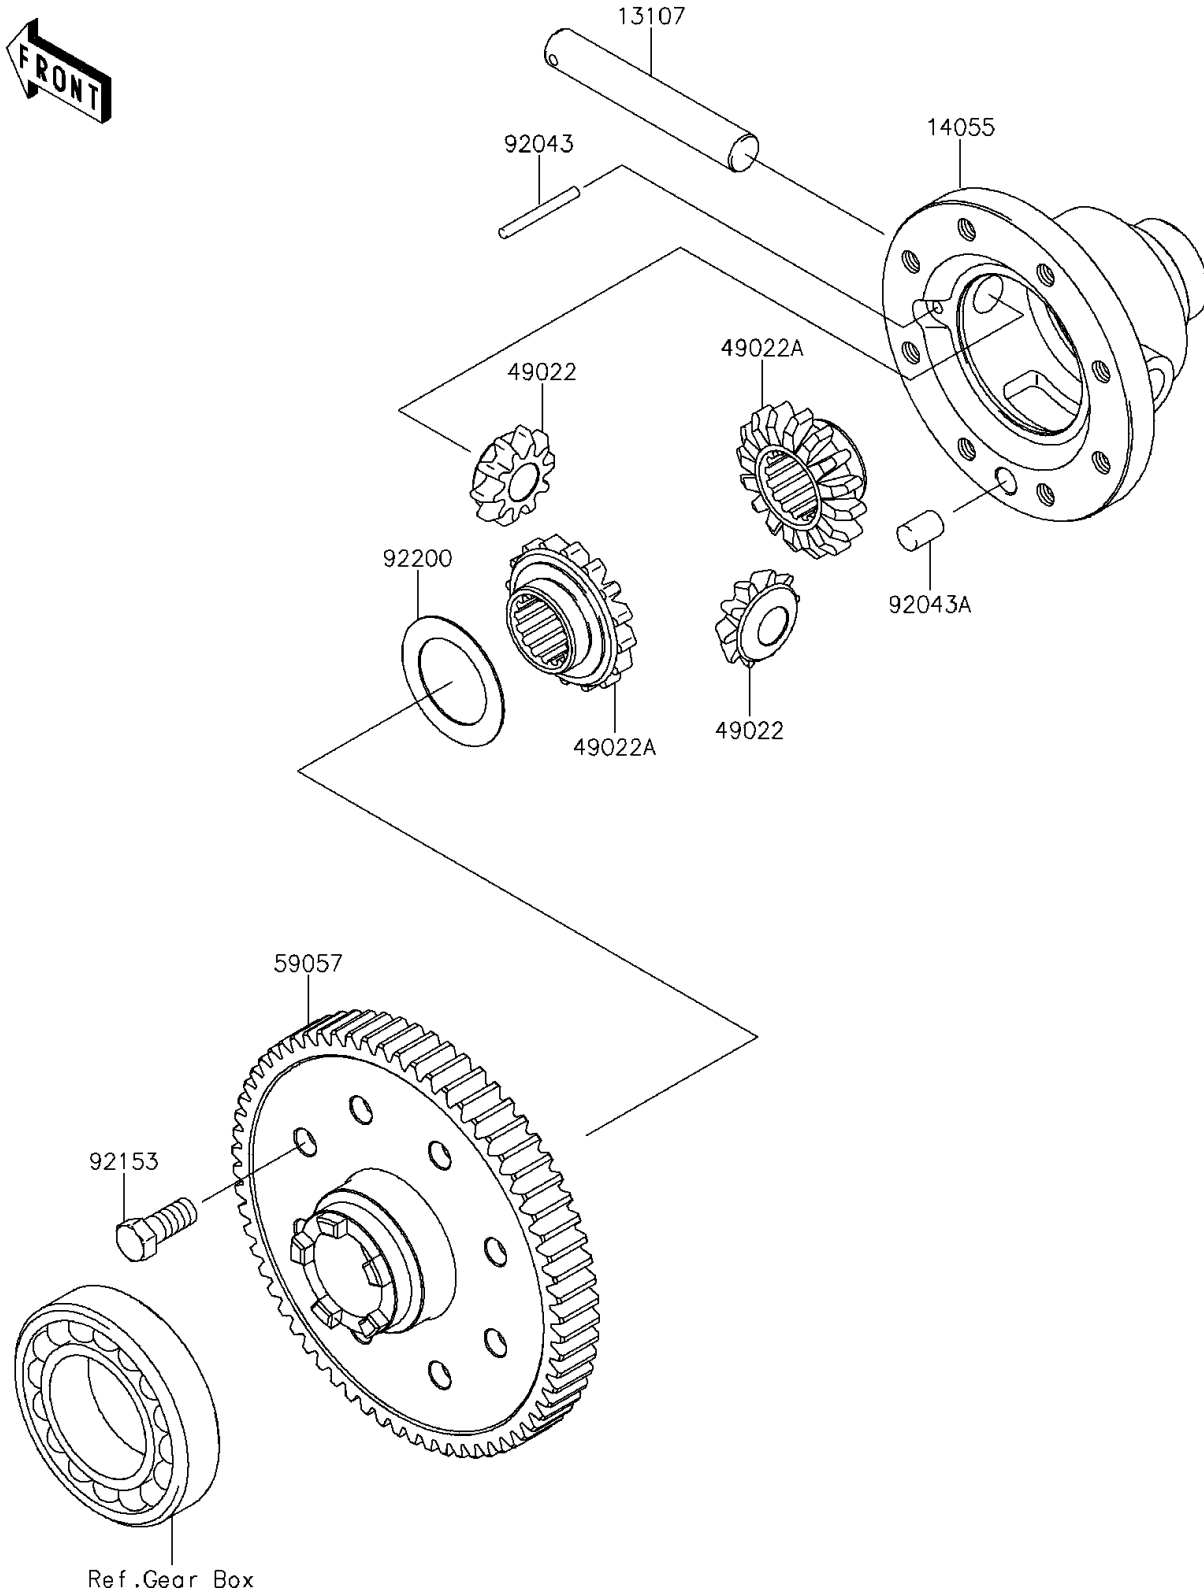

2015 MULE™ 610 4x4 XC CAMO

PARTS DIAGRAM

Differential

E1451

2015 MULE™ 610 4x4 XC CAMO

PARTS LIST

Differential

ITEM NAME	PART NUMBER	QUANTITY
-----------	-------------	----------
