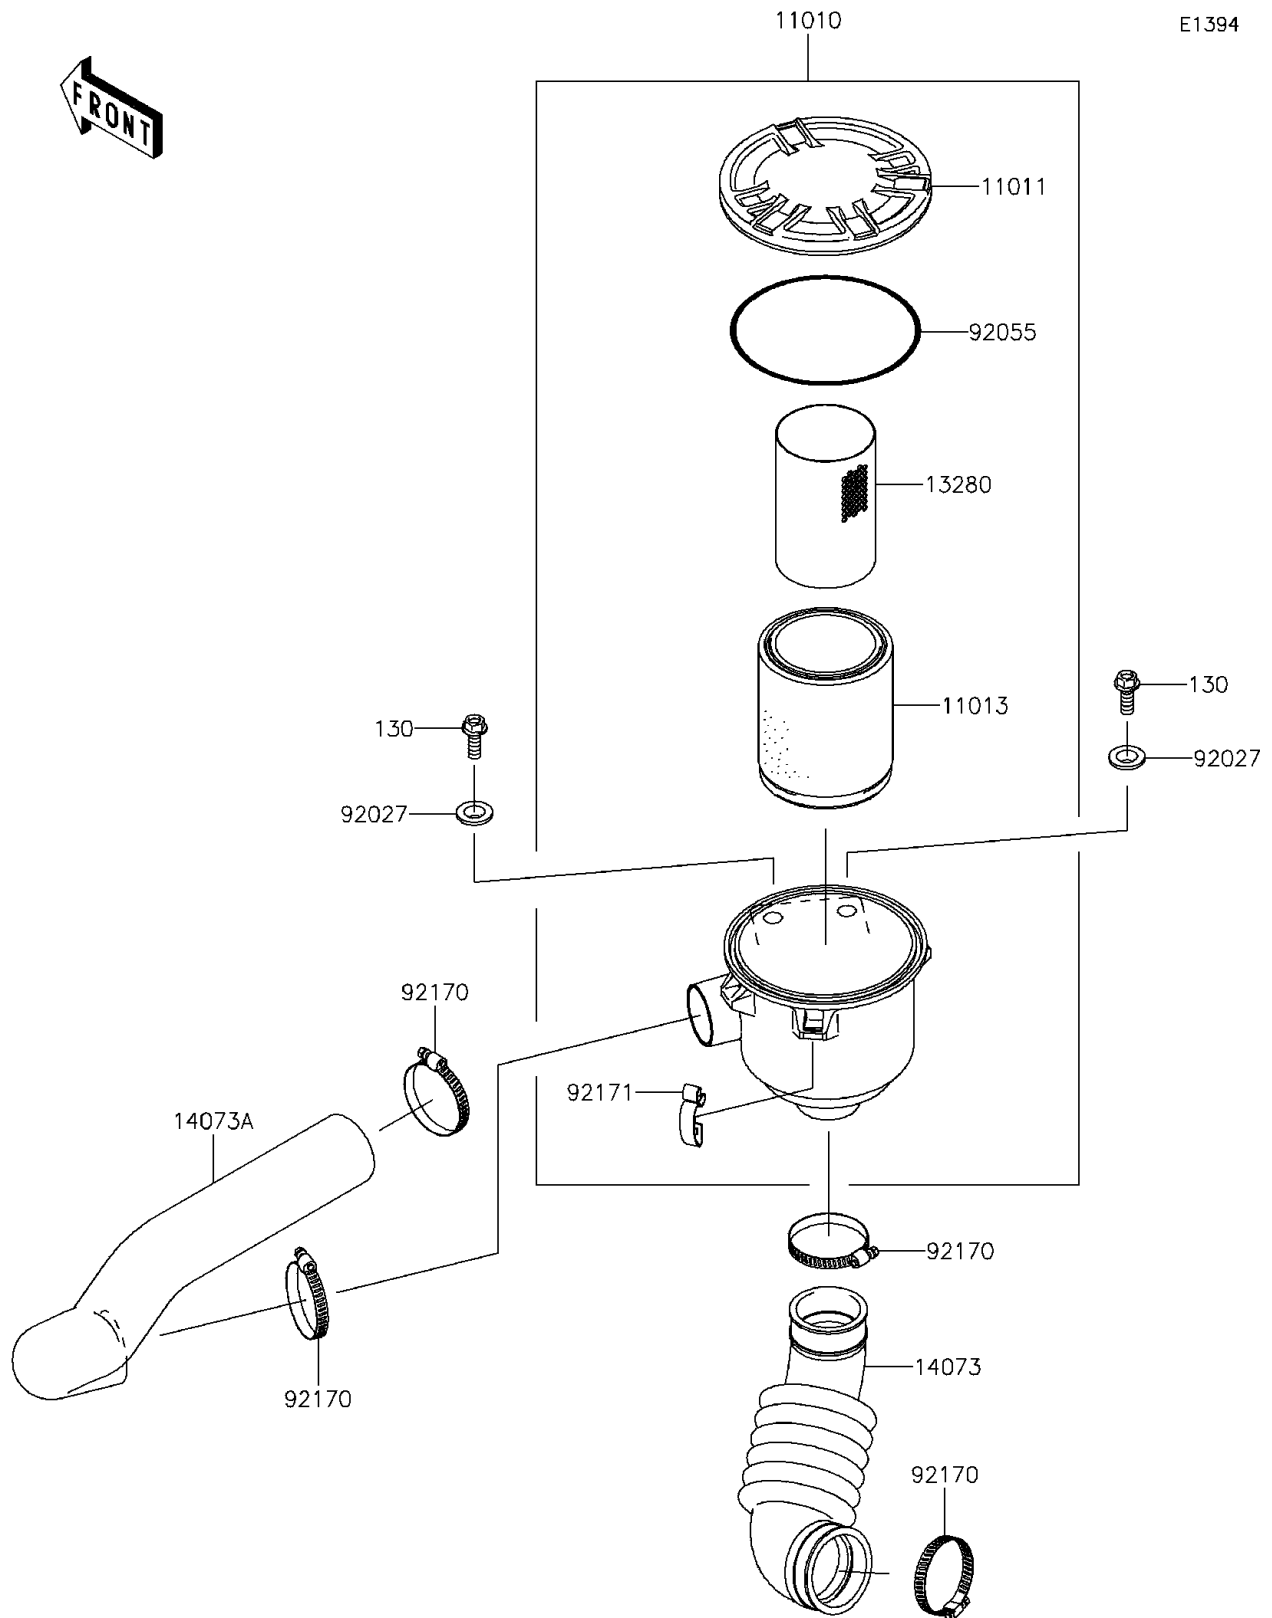

2015 MULE™ 610 4x4 XC CAMO

PARTS DIAGRAM

Air Cleaner-Belt Converter

2015 MULE™ 610 4x4 XC CAMO

PARTS LIST

Air Cleaner-Belt Converter

| ITEM NAME | PART NUMBER | QUANTITY |
|-----------|-------------|----------|
|-----------|-------------|----------|
