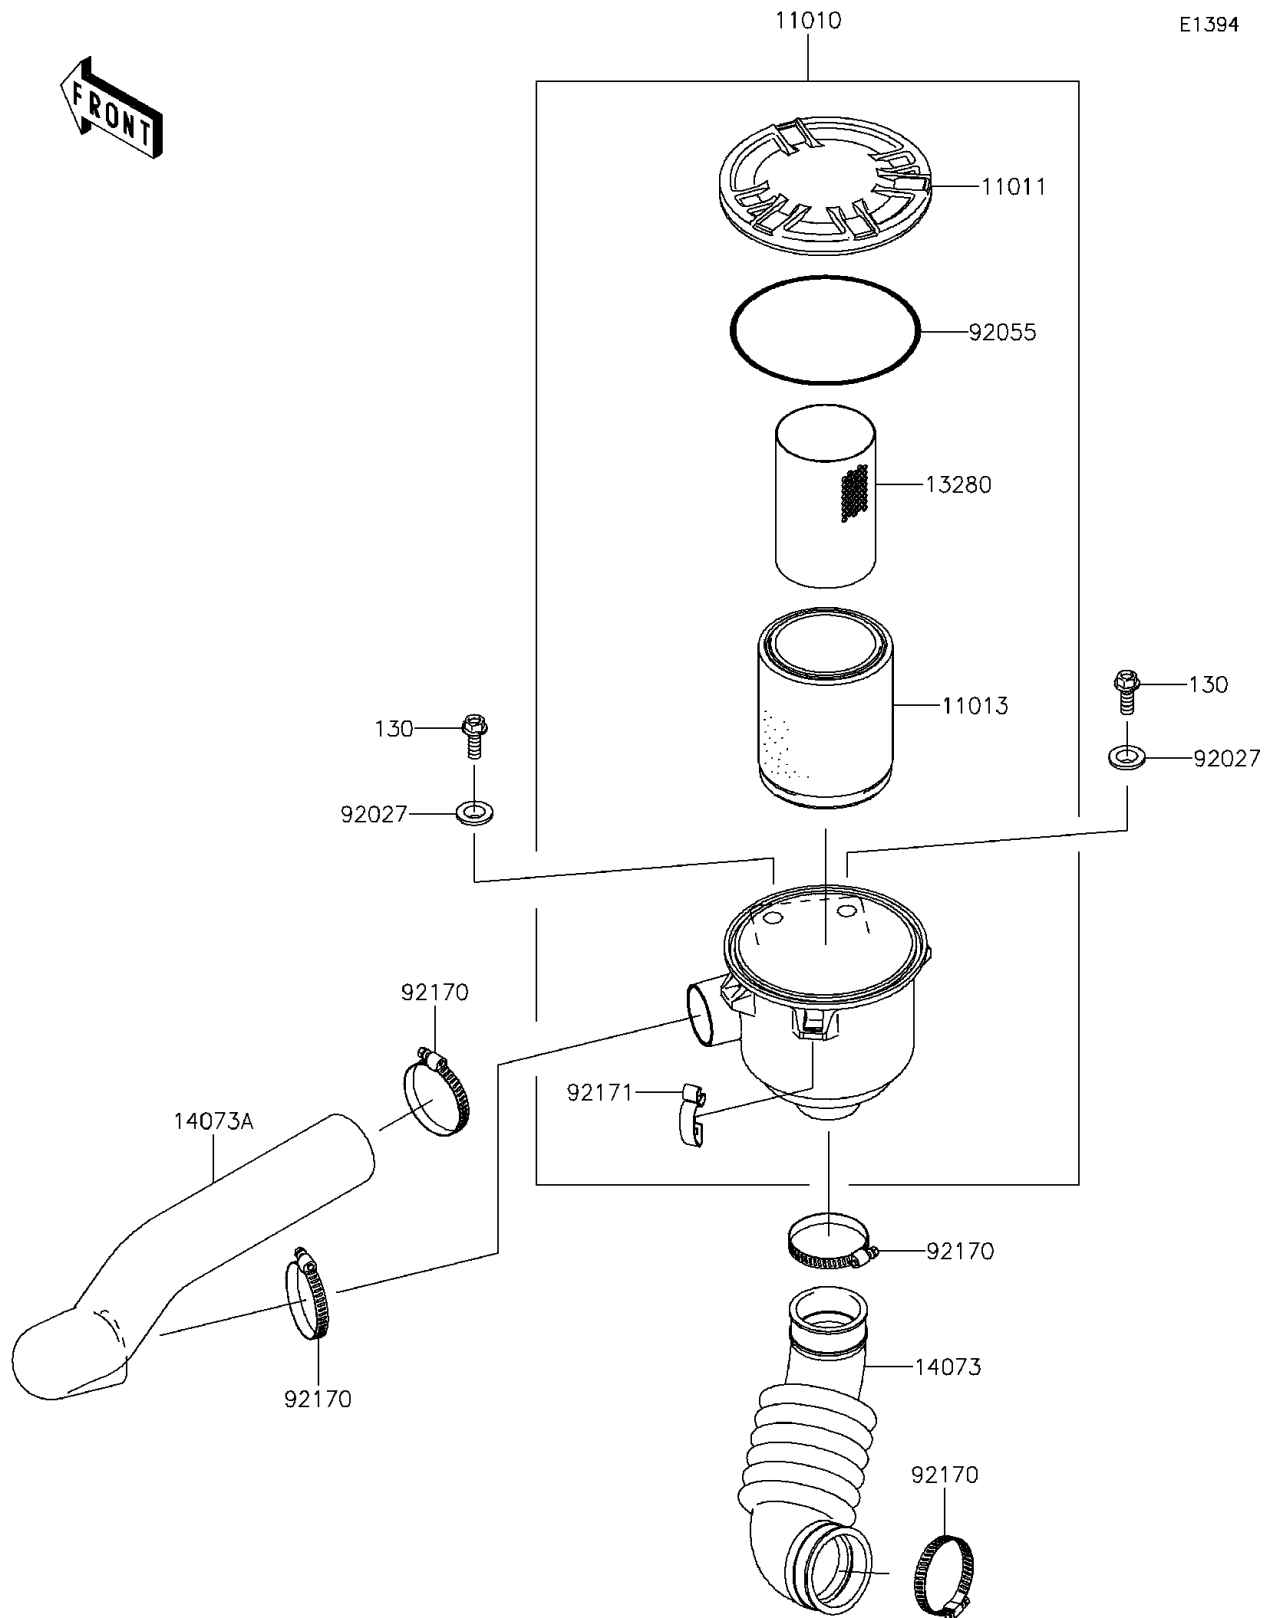

2012 MULE™ 610 4x4 XC CAMO

PARTS DIAGRAM

Air Cleaner-Belt Converter

E1394

2012 MULE™ 610 4x4 XC CAMO

PARTS LIST

Air Cleaner-Belt Converter

ITEM NAME	PART NUMBER	QUANTITY
FILTER-ASSY-AIR (Ref # 11010)	11010-0172	1
CASE-AIR FILTER,CAP (Ref # 11011)	11011-0135	1
ELEMENT-AIR FILTER (Ref # 11013)	11013-0037	1
HOLDER (Ref # 13280)	13280-0312	1
DUCT,AIR FILTER-CASE (Ref # 14073)	14073-0061	1
DUCT,BAR-AIR FILTER (Ref # 14073A)	14073-0080	1
COLLAR (Ref # 92027)	92027-1354	2
RING-O,122X4 (Ref # 92055)	92055-0167	1
CLAMP (Ref # 92170)	92170-1674	4
CLAMP (Ref # 92171)	92171-0225	3
BOLT-FLANGED,8X22 (Ref # 130)	130BB0822	2