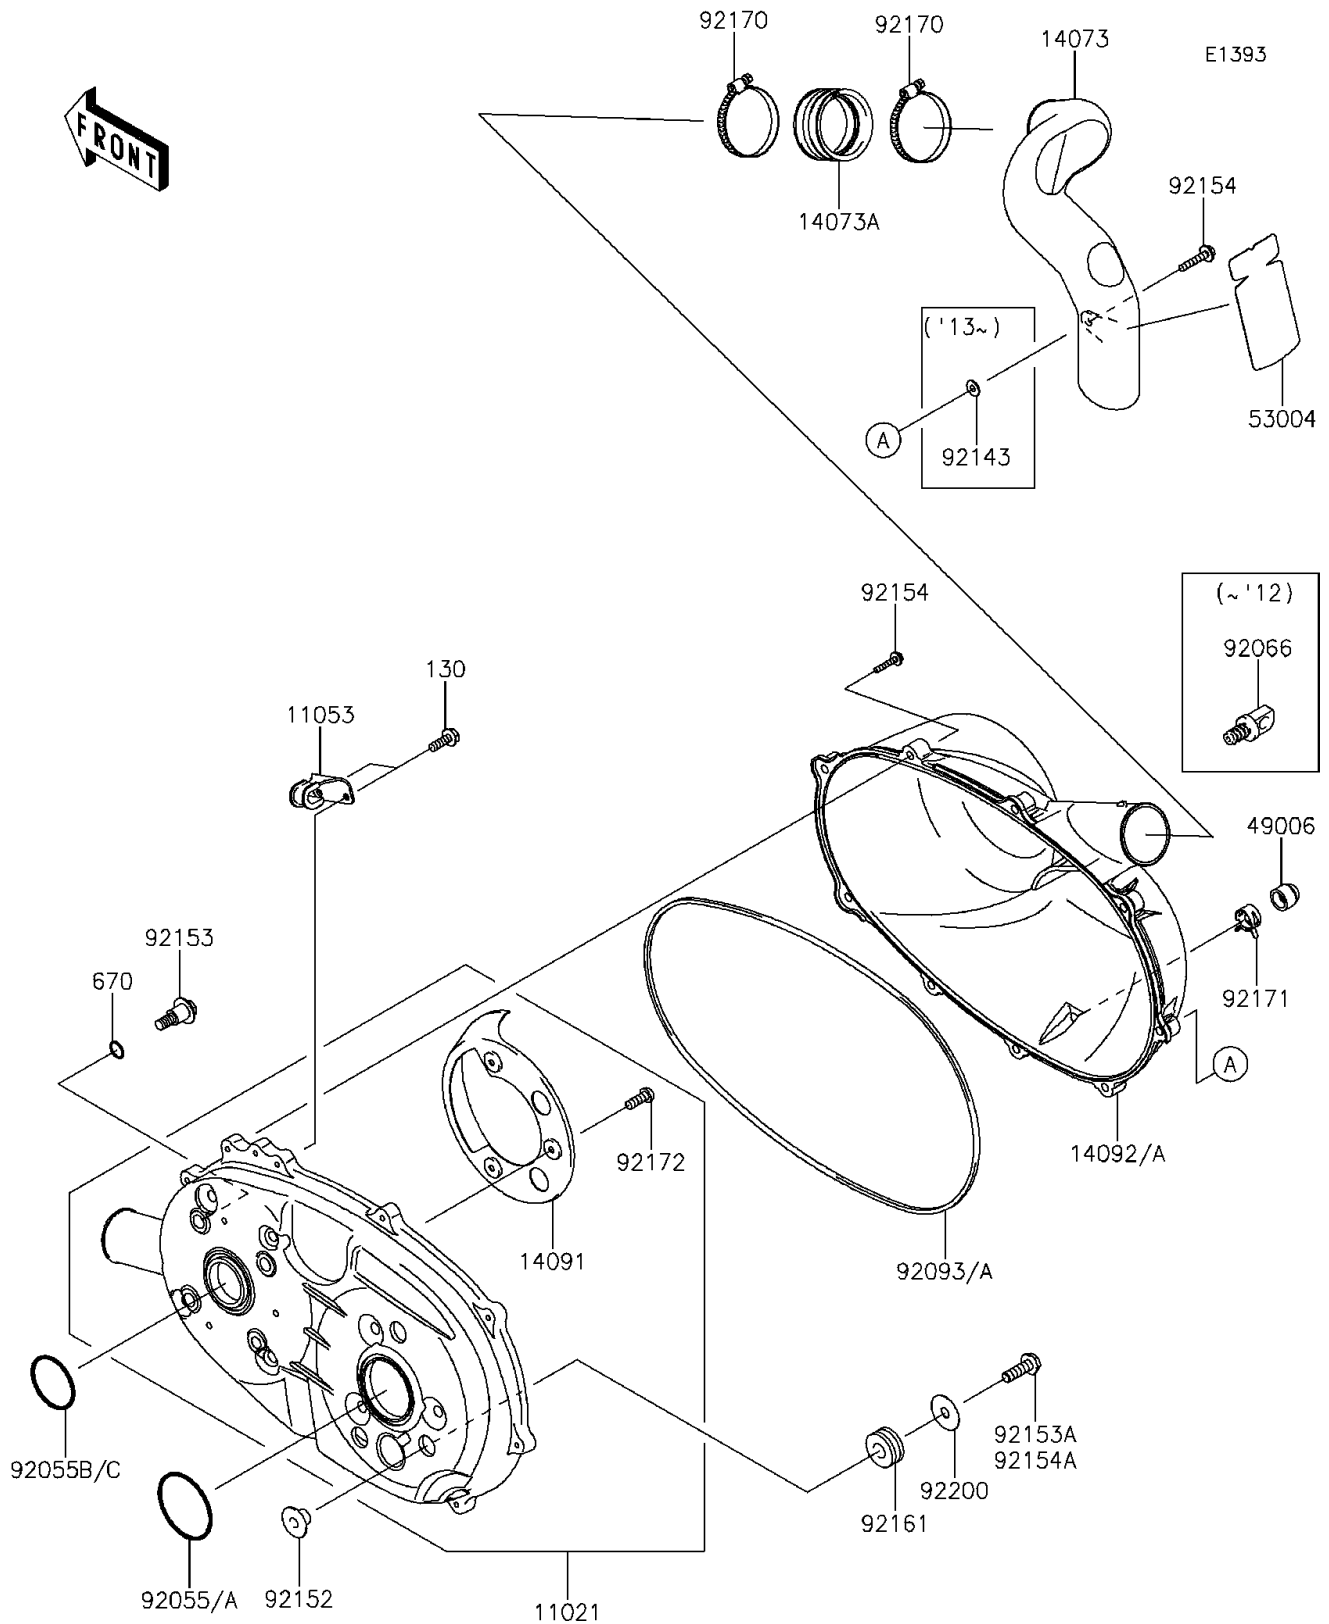

2012 MULE™ 610 4x4 XC CAMO

PARTS DIAGRAM

Converter Cover

2012 MULE™ 610 4x4 XC CAMO

PARTS LIST

Converter Cover

| ITEM NAME | PART NUMBER | QUANTITY |
|--|-------------|----------|
| CASE-ASSY,BELT CONVERTER (Ref # 11021) | 11021-0023 | 1 |
| BRACKET (Ref # 11053) | 11053-1483 | 1 |
| DUCT,EXHAUST (Ref # 14073) | 14073-0287 | 1 |
| DUCT,JOINT (Ref # 14073A) | 14073-1775 | 1 |
| COVER (Ref # 14091) | 14091-0391 | 1 |
| COVER,BELT,CONVERTER (Ref # 14092A) | 14092-0125 | 1 |
| MAT (Ref # 53004) | 53004-0051 | 1 |
| RING-O,64X4 (Ref # 92055) | 92055-0048 | 1 |
| RING-O,50X4 (Ref # 92055C) | 92055-1501 | 1 |
| PLUG,DRAIN,11X19 (Ref # 92066) | 92066-1580 | 1 |
| SEAL (Ref # 92093) | 92093-0179 | 1 |
| COLLAR (Ref # 92152) | 92152-0894 | 3 |
| BOLT,8X26.5 (Ref # 92153) | 92153-0594 | 4 |
| BOLT,FLANGED,8X25 (Ref # 92153A) | 92153-0953 | 3 |
| BOLT,6X35 (Ref # 92154) | 92154-0342 | 9 |
| DAMPER (Ref # 92161) | 92161-1484 | 3 |
| CLAMP (Ref # 92170) | 92170-1764 | 2 |
| SCREW,5X14 (Ref # 92172) | 92172-0166 | 3 |
| WASHER,8.5X29X0.8 (Ref # 92200) | 92200-0574 | 3 |
| BOLT-FLANGED,6X18 (Ref # 130) | 130BB0618 | 2 |
| O RING,12MM (Ref # 670) | 670D2012 | 4 |