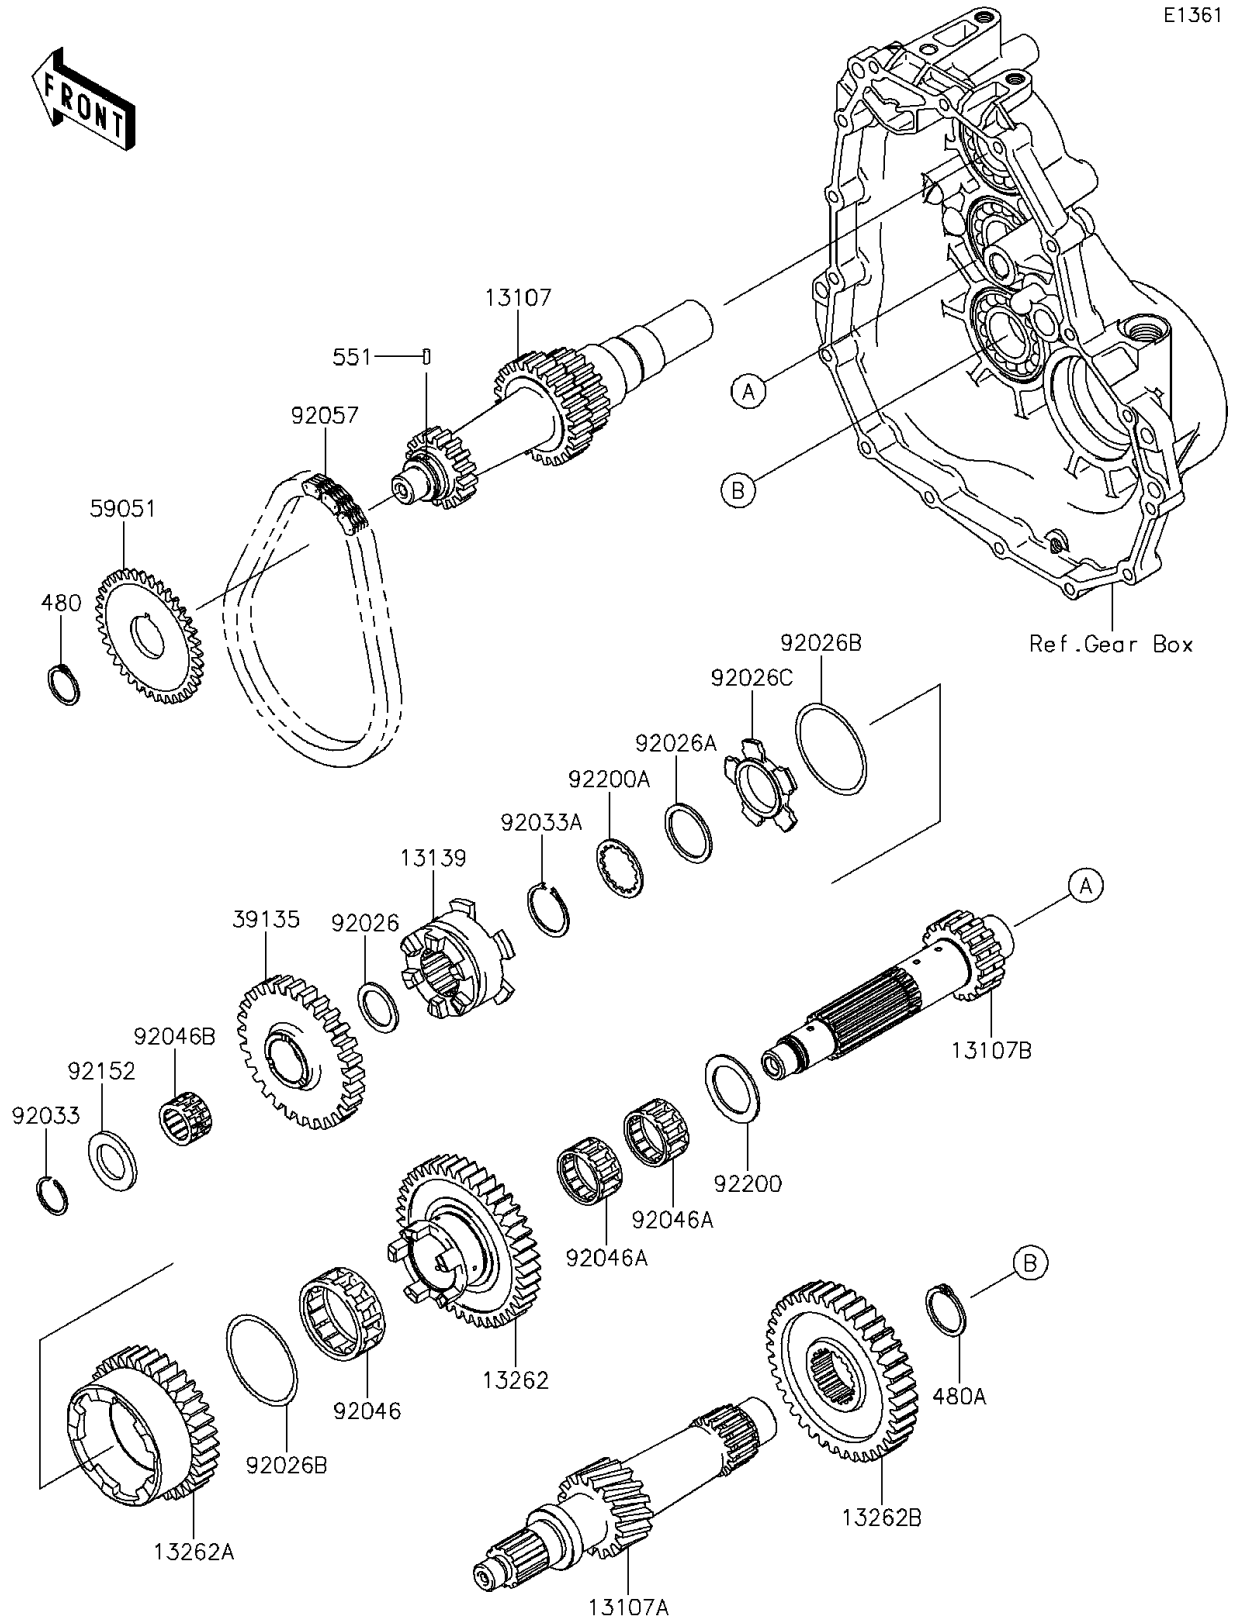

2012 MULE™ 610 4x4 XC CAMO

PARTS DIAGRAM

Transmission

E1361

2012 MULE™ 610 4x4 XC CAMO

PARTS LIST

Transmission

ITEM NAME	PART NUMBER	QUANTITY
SHAFT,FIRST,INPUT,16T&24T&19T (Ref # 13107)	13107-0039	1
SHAFT,THIRD,16T (Ref # 13107A)	13107-0088	1
SHAFT,2ND,17T (Ref # 13107B)	13107-0222	1
SHIFTER,FR/RR (Ref # 13139)	13139-0004	1
GEAR,LOW,41T (Ref # 13262)	13262-0106	1
GEAR,HIGH,35T (Ref # 13262A)	13262-0107	1
GEAR-TRANSMISSION SPUR,38T (Ref # 13262B)	13262-0742	1
SPROCKET-DRIVEN,30T (Ref # 39135)	39135-0001	1
GEAR-SPUR,37T (Ref # 59051)	59051-0049	1
SPACER,21.2X29X1.6 (Ref # 92026)	92026-1568	1
SPACER,28.2X34.5X1.6 (Ref # 92026A)	92026-1587	1
SPACER,48.2X54.3X1.0 (Ref # 92026B)	92026-1599	2
SPACER,HI&LOW (Ref # 92026C)	92026-1600	1
RING-SNAP,20MM (Ref # 92033)	92033-015	1
RING-SNAP,25.9X30.6X1.2 (Ref # 92033A)	92033-1037	1
BEARING-NEEDLE,HIGH GEAR (Ref # 92046)	92046-1276	1
BEARING-NEEDLE,FWF-283317 (Ref # 92046A)	92046-1278	2
BEARING-NEEDLE,REVERSE GEAR (Ref # 92046B)	92046-1279	1
CHAIN,REVERSE,23RH302-38ASM (Ref # 92057)	92057-0072	1
COLLAR,21.2X34.0X3.0 (Ref # 92152)	92152-0241	1
WASHER,28.2X40.0X1.6 (Ref # 92200)	92200-0090	1
WASHER,28.5X34.0X1.5 (Ref # 92200A)	92200-1240	1
CIRCLIP-TYPE-C,25MM (Ref # 480)	480J2500	1
CIRCLIP-TYPE-C,32MM (Ref # 480A)	480J3200	1
PIN-DOWEL,3X8 (Ref # 551)	551A0308	1