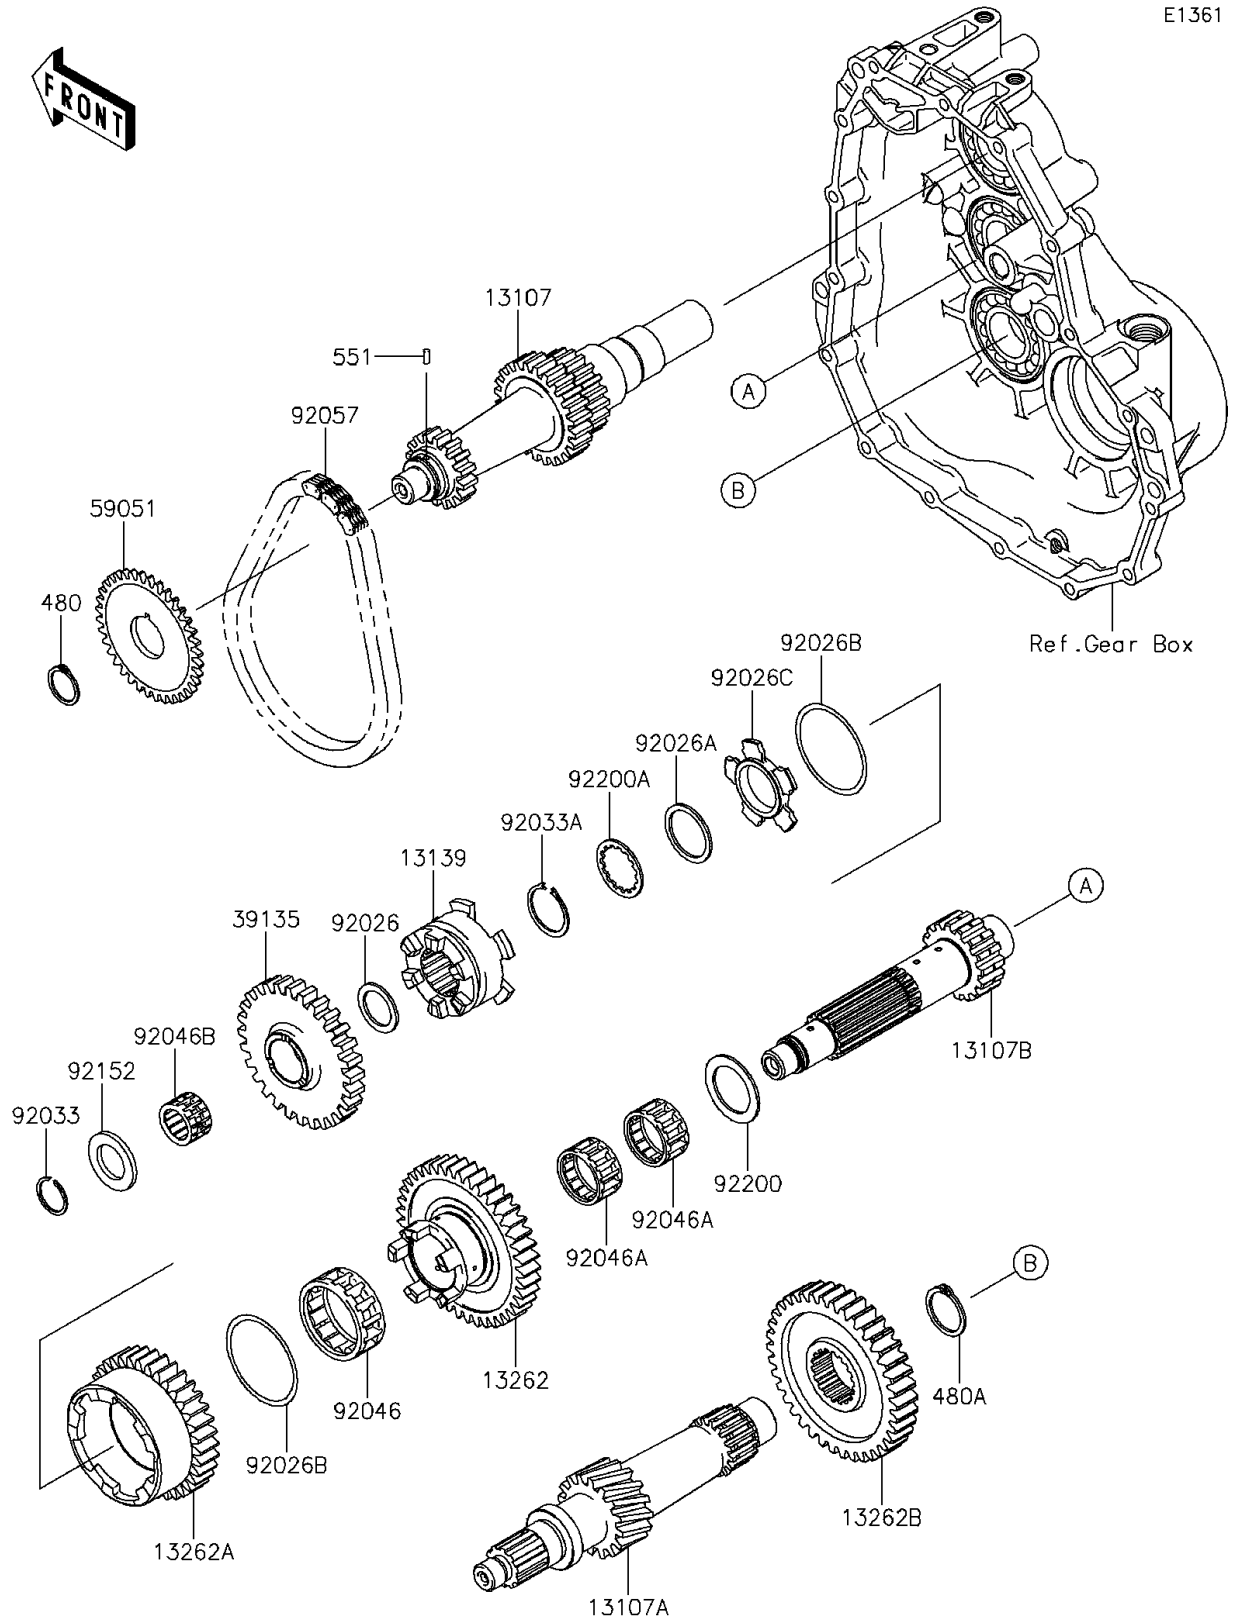

## PARTS DIAGRAM

### Transmission

E1361

## PARTS LIST

### Transmission

ITEM NAME	PART NUMBER	QUANTITY
SHAFT,FIRST,INPUT,16T&24T&19T (Ref # 13107)	13107-0039	1
SHAFT,THIRD,16T (Ref # 13107A)	13107-0088	1
SHAFT,2ND,17T (Ref # 13107B)	13107-0222	1
SHIFTER,FR/RR (Ref # 13139)	13139-0004	1
GEAR,LOW,41T (Ref # 13262)	13262-0106	1
GEAR,HIGH,35T (Ref # 13262A)	13262-0107	1
GEAR-TRANSMISSION SPUR,38T (Ref # 13262B)	13262-0742	1
SPROCKET-DRIVEN,30T (Ref # 39135)	39135-0001	1
GEAR-SPUR,37T (Ref # 59051)	59051-0049	1
SPACER,21.2X29X1.6 (Ref # 92026)	92026-1568	1
SPACER,28.2X34.5X1.6 (Ref # 92026A)	92026-1587	1
SPACER,48.2X54.3X1.0 (Ref # 92026B)	92026-1599	2
SPACER,HI&LOW (Ref # 92026C)	92026-1600	1
RING-SNAP,20MM (Ref # 92033)	92033-015	1
RING-SNAP,25.9X30.6X1.2 (Ref # 92033A)	92033-1037	1
BEARING-NEEDLE,HIGH GEAR (Ref # 92046)	92046-1276	1
BEARING-NEEDLE,FWF-283317 (Ref # 92046A)	92046-1278	2
BEARING-NEEDLE,REVERSE GEAR (Ref # 92046B)	92046-1279	1
CHAIN,REVERSE,23RH302-38ASM (Ref # 92057)	92057-0072	1
COLLAR,21.2X34.0X3.0 (Ref # 92152)	92152-0241	1
WASHER,28.2X40.0X1.6 (Ref # 92200)	92200-0090	1
WASHER,28.5X34.0X1.5 (Ref # 92200A)	92200-1240	1
CIRCLIP-TYPE-C,25MM (Ref # 480)	480J2500	1
CIRCLIP-TYPE-C,32MM (Ref # 480A)	480J3200	1
PIN-DOWEL,3X8 (Ref # 551)	551A0308	1