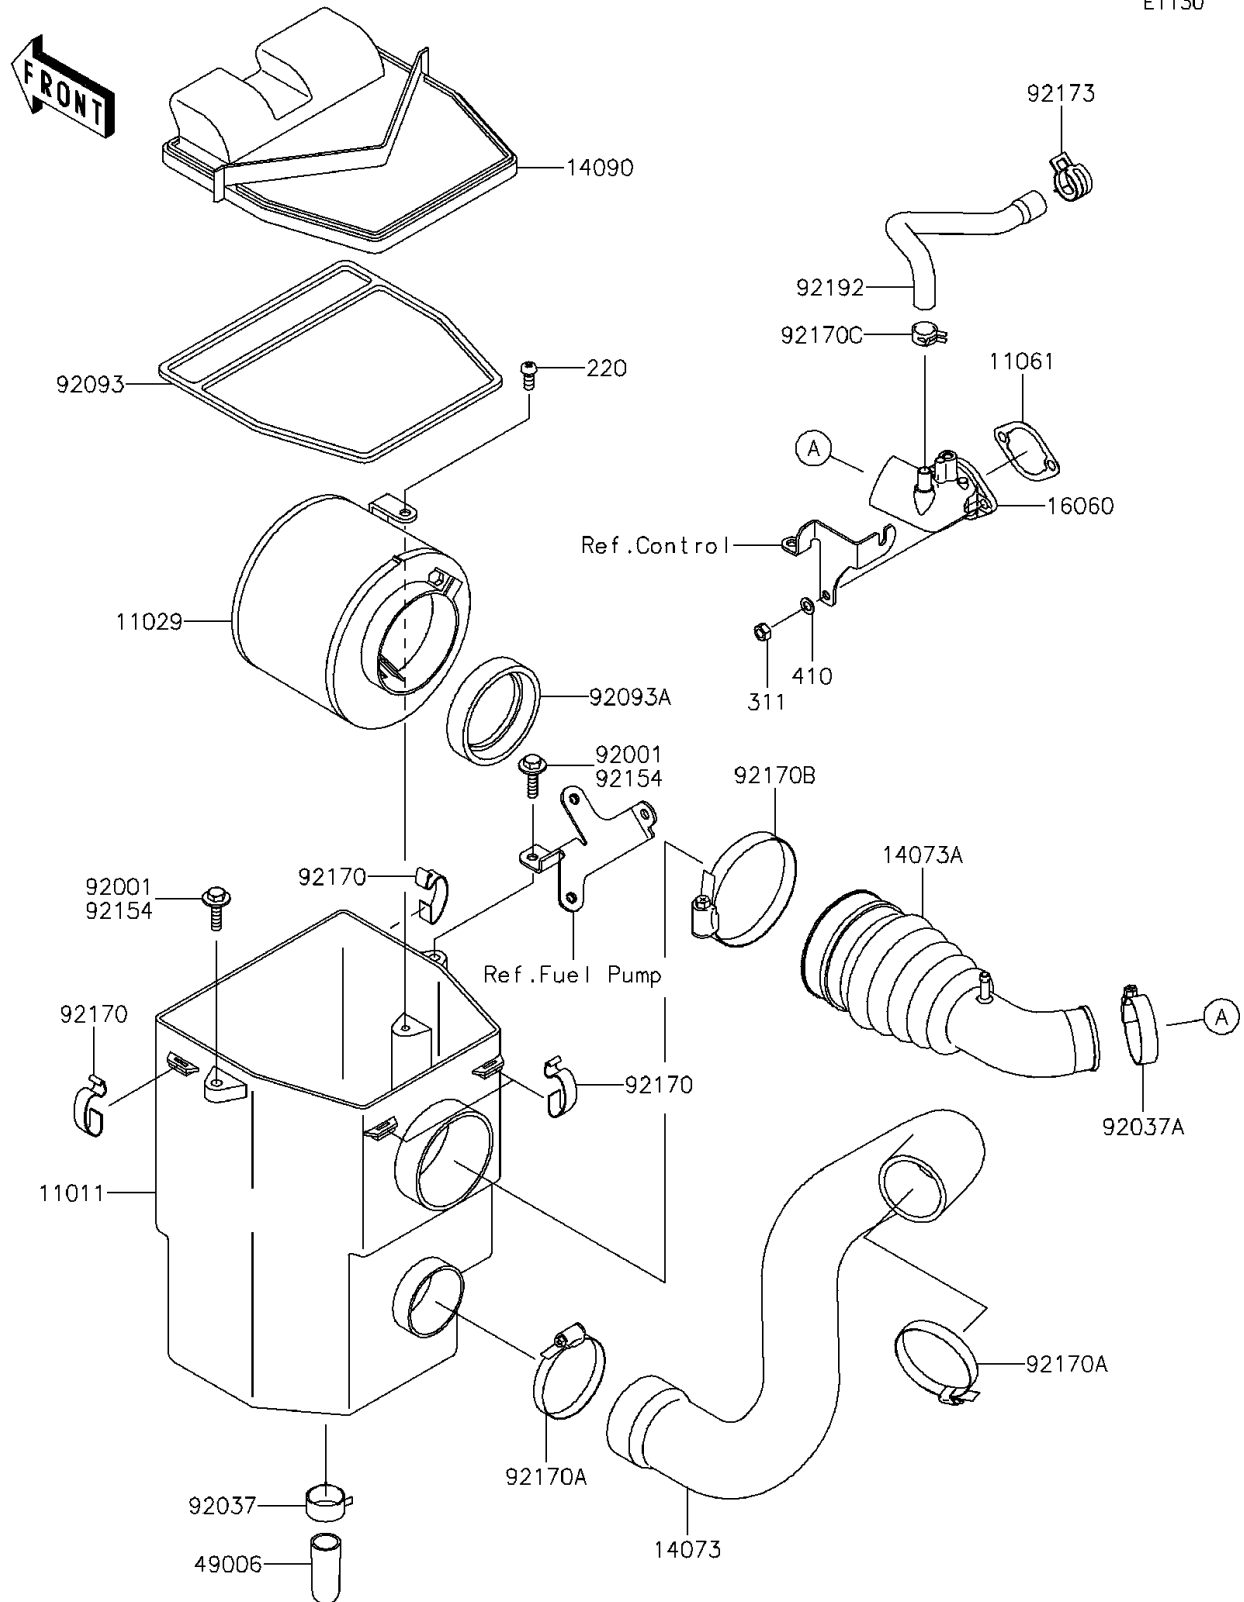

## PARTS DIAGRAM

### Air Cleaner

E1130

## PARTS LIST

### Air Cleaner

ITEM NAME	PART NUMBER	QUANTITY
CASE-AIR FILTER (Ref # 11011)	11011-1367	1
ELEMENT-ASSY-AIR FILTER (Ref # 11029)	11029-1004	1
GASKET (Ref # 11061)	11061-7026	1
DUCT,FRAME-AIR FILTER (Ref # 14073)	14073-0072	1
DUCT,AIR FILTER-IN.PIPE (Ref # 14073A)	14073-0193	1
COVER,AIR FILTER (Ref # 14090)	14090-1106	1
PIPE-INTAKE (Ref # 16060)	16060-2224	1
BOOT (Ref # 49006)	49006-1351	1
BOLT,6X25,W/WASHER (Ref # 92001)	92001-1140	2
CLAMP,HOSE CLIP (Ref # 92037)	92037-1460	1
CLAMP (Ref # 92037A)	92037-506	1
SEAL,AIR FILTER (Ref # 92093)	92093-1241	1
SEAL,DUST (Ref # 92093A)	92093-1322	1
CLAMP,AIR FILTER (Ref # 92170)	92170-1211	4
CLAMP (Ref # 92170A)	92170-1674	2
CLAMP (Ref # 92170B)	92170-1679	1
CLAMP (Ref # 92170C)	92170-7003	1
CLAMP (Ref # 92173)	92173-7003	1
TUBE,BREATHER (Ref # 92192)	92192-2207	1
SCREW-PAN-CROS,6X14 (Ref # 220)	220AA0614	1
NUT-HEX,6MM (Ref # 311)	311AA0600	2
WASHER-PLAIN-SMALL (Ref # 410)	410AA0600	2