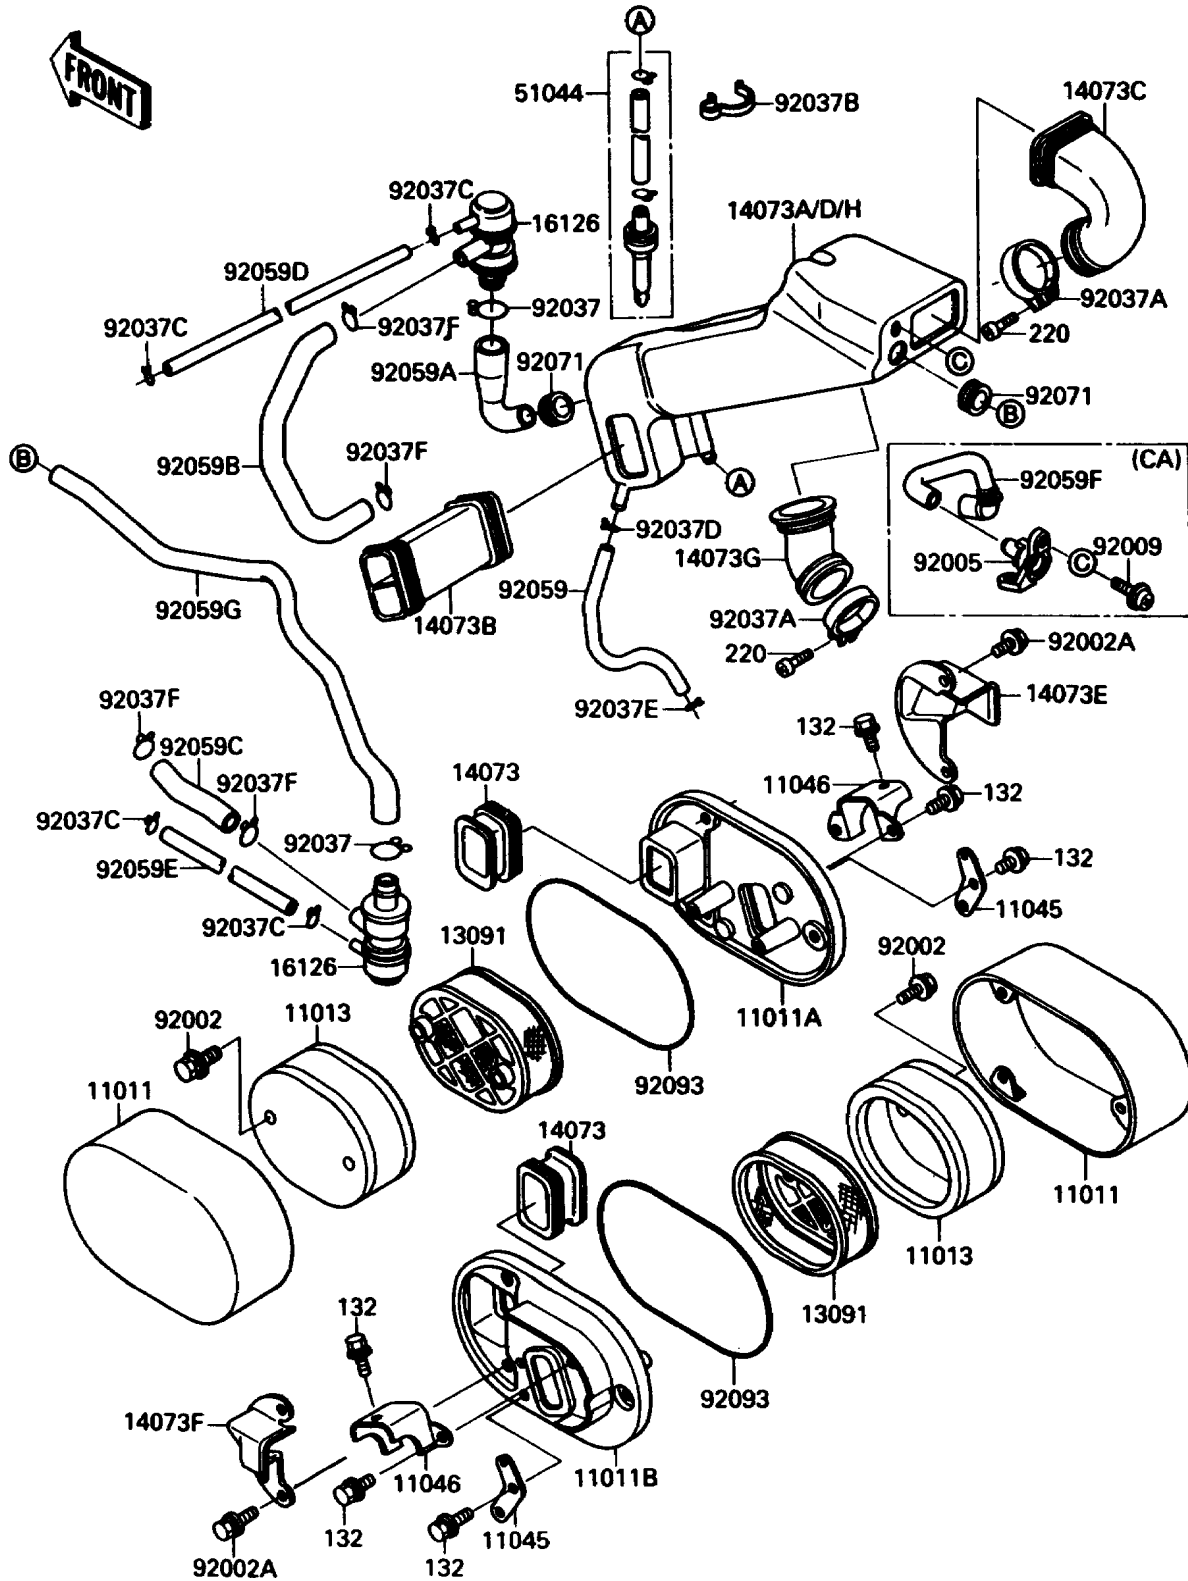

1987 Vulcan 88

PARTS DIAGRAM

Air Filter

E 1130

1987 Vulcan 88

PARTS LIST

Air Filter

ITEM NAME

PART NUMBER

QUANTITY
