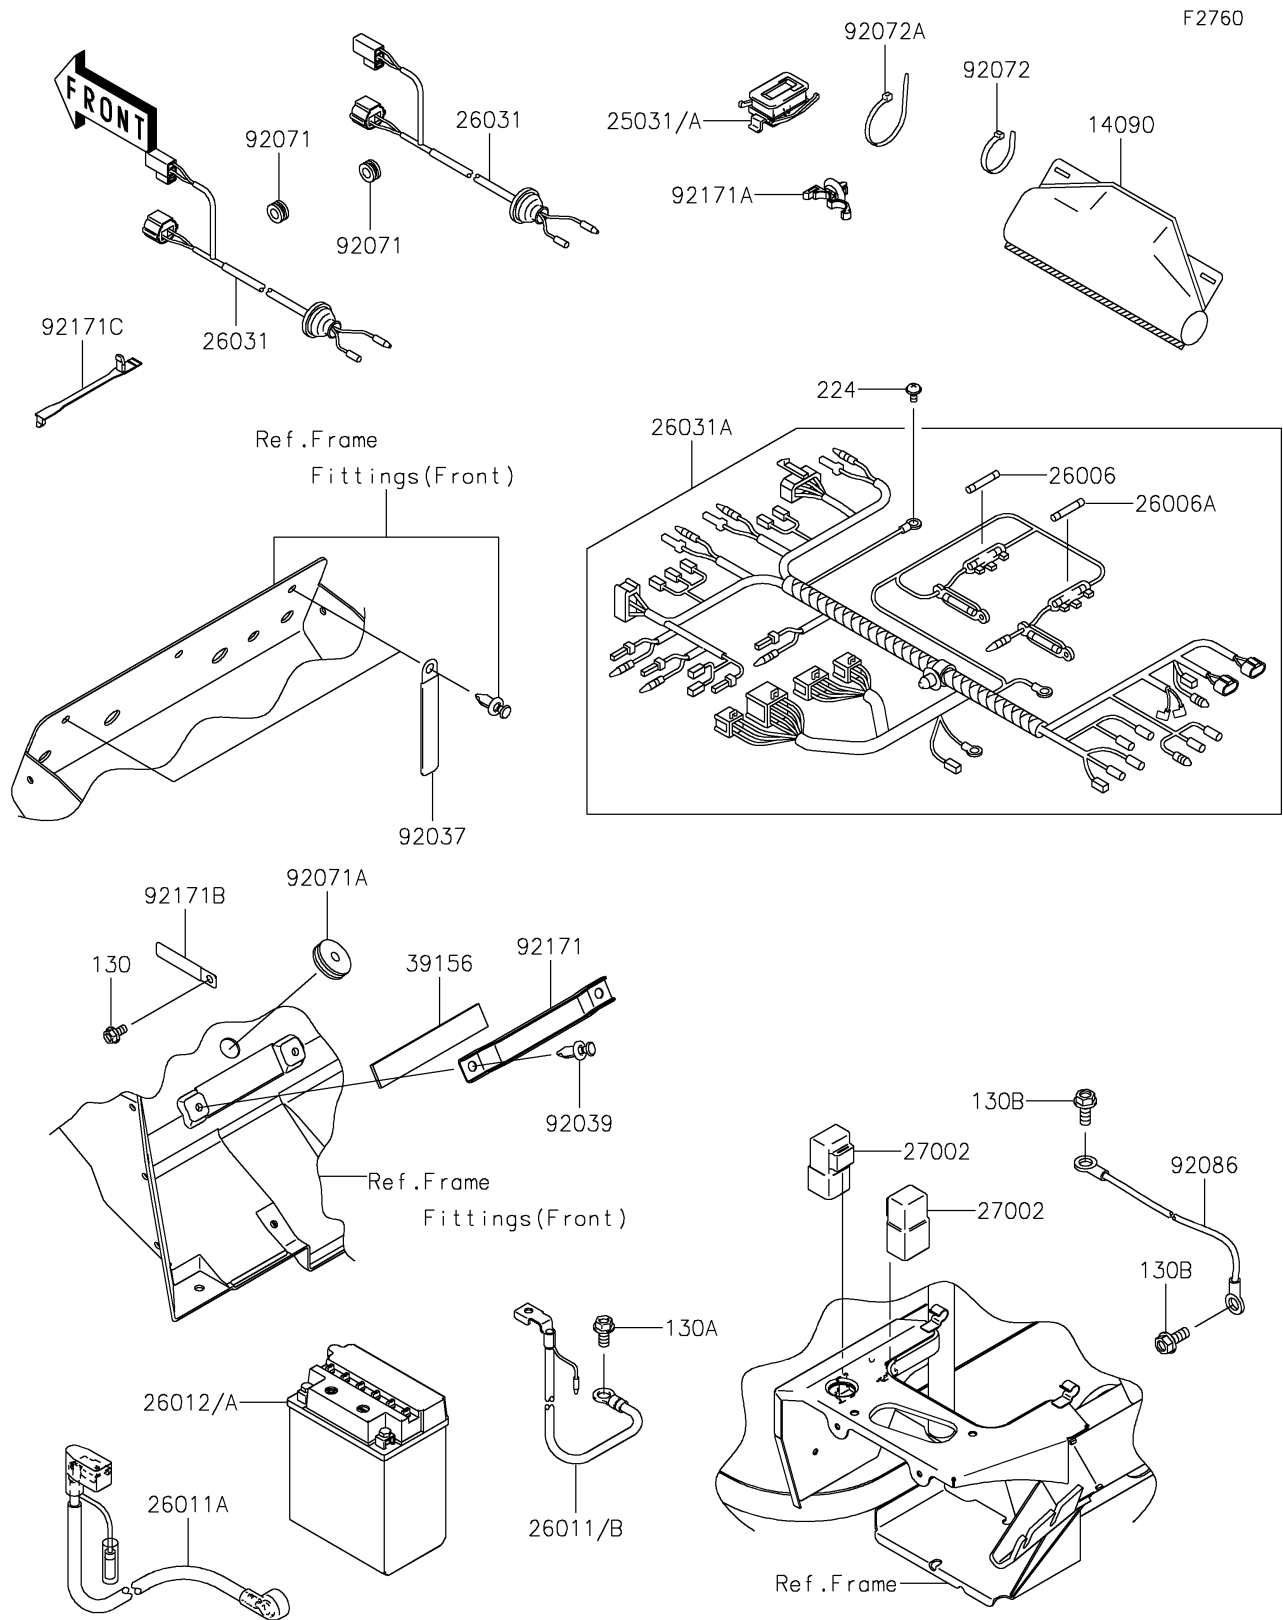

2013 MULE™ 600

PARTS DIAGRAM

Chassis Electrical Equipment

2013 MULE™ 600

PARTS LIST

Chassis Electrical Equipment

ITEM NAME

PART NUMBER

QUANTITY
