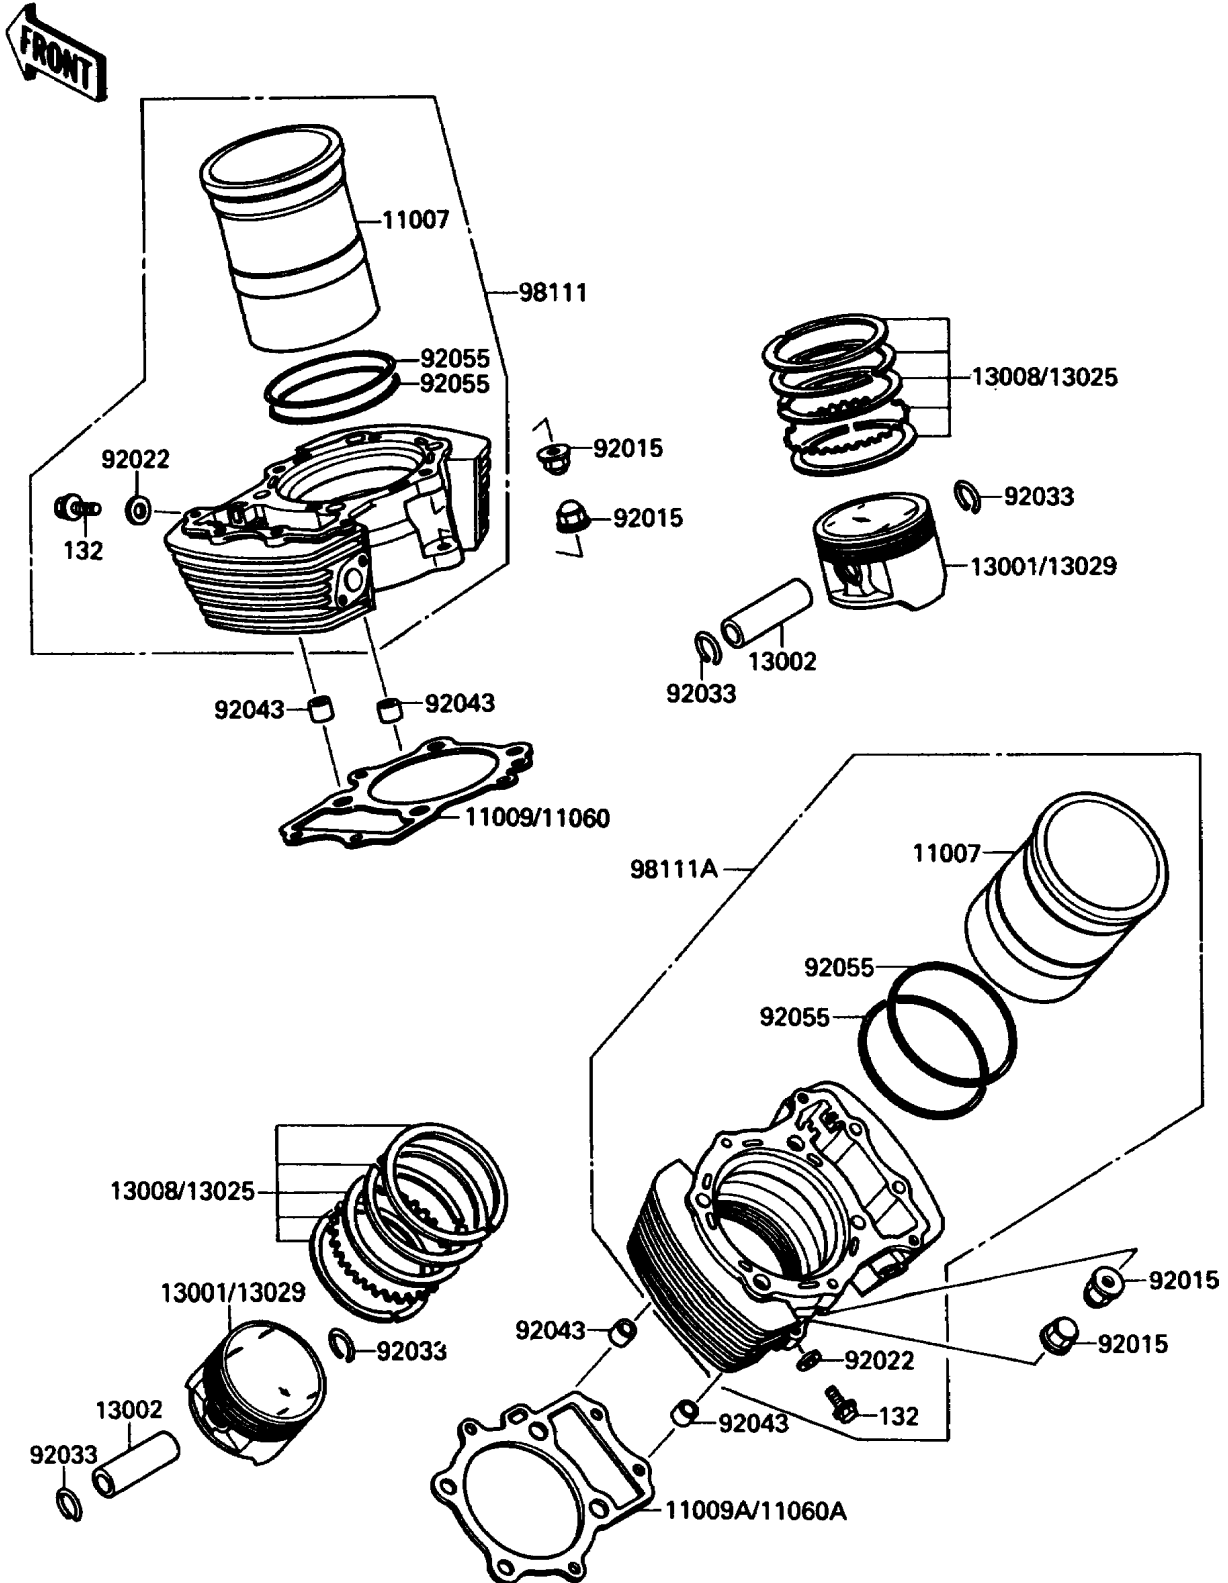

1987 Vulcan 88

PARTS DIAGRAM

Cylinder/Piston

E1120

1987 Vulcan 88

PARTS LIST

Cylinder/Piston

Kawasaki

Let the Good Times Roll®

ITEM NAME

PART NUMBER

QUANTITY
