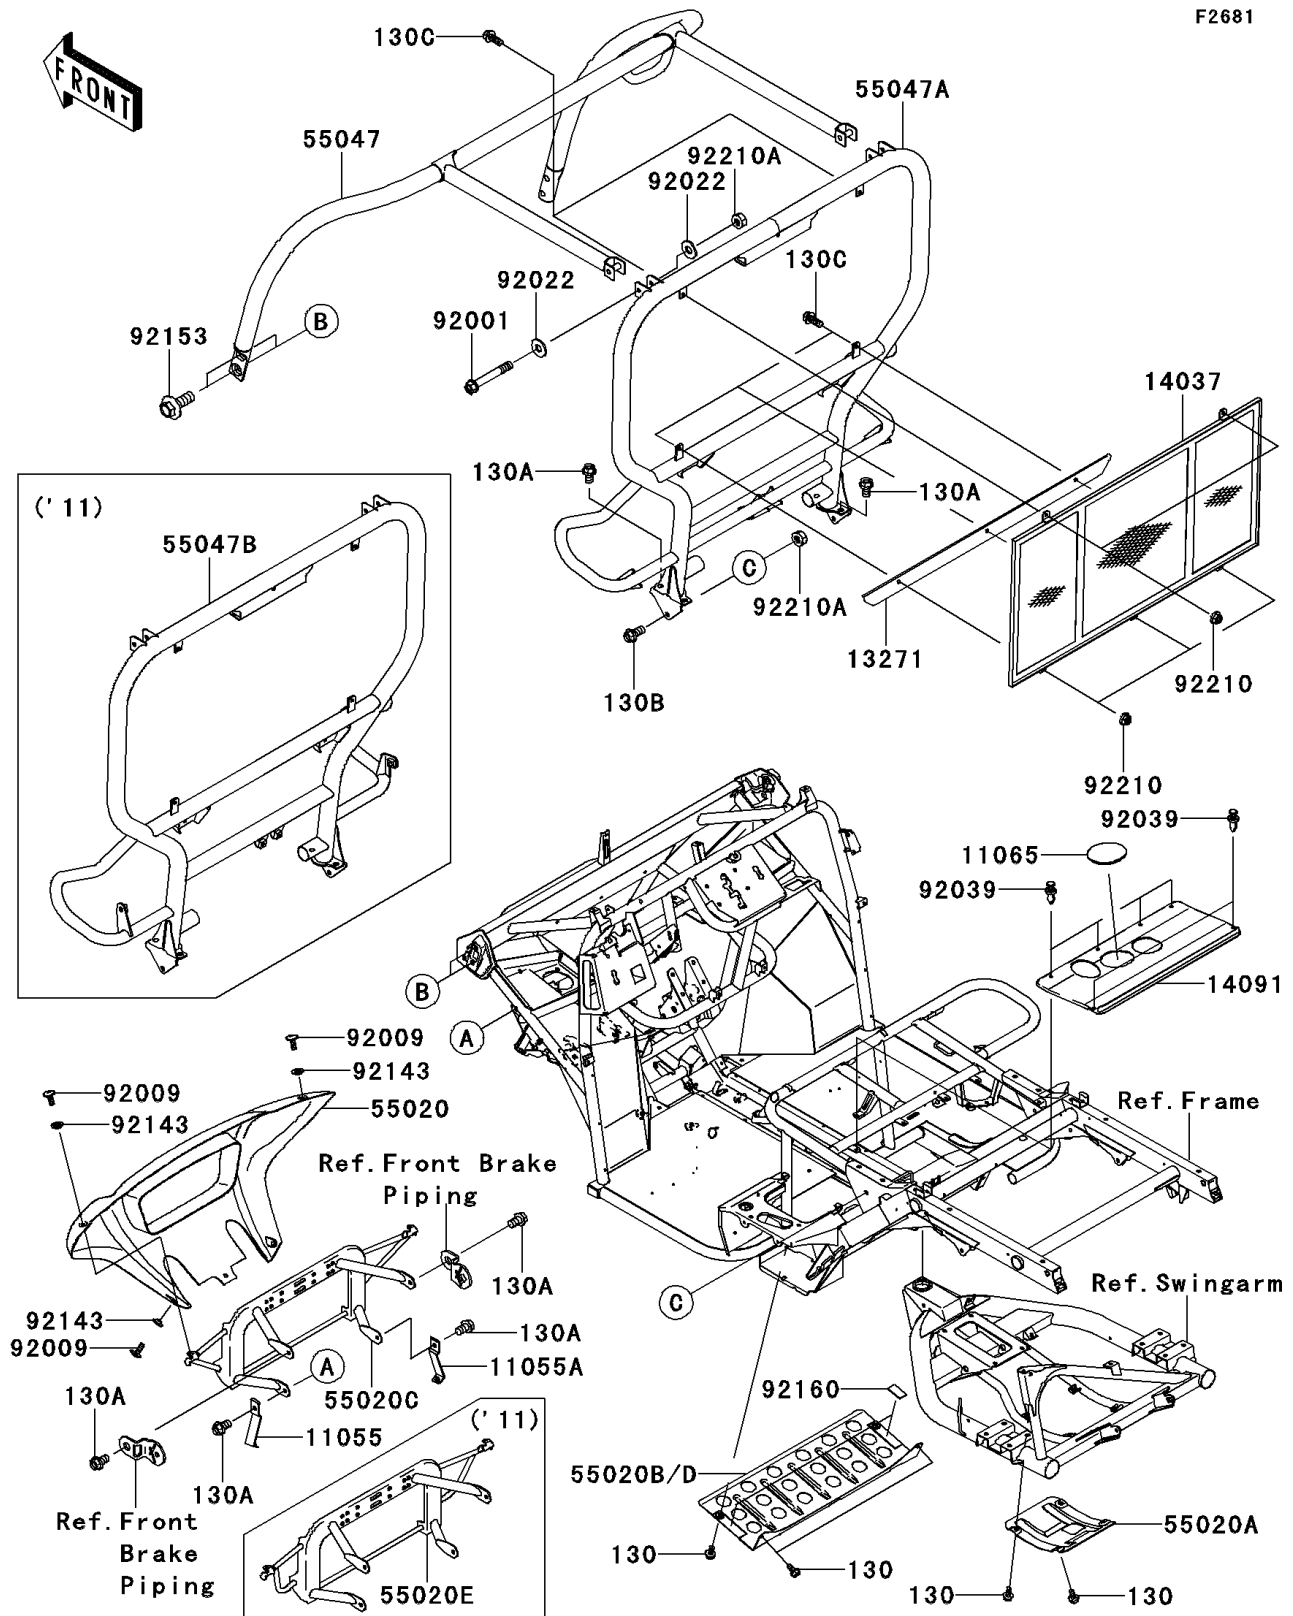

## PARTS DIAGRAM

### Guards/Cab Frame

**Kawasaki**

Let the Good Times Roll®

F2681

## PARTS LIST