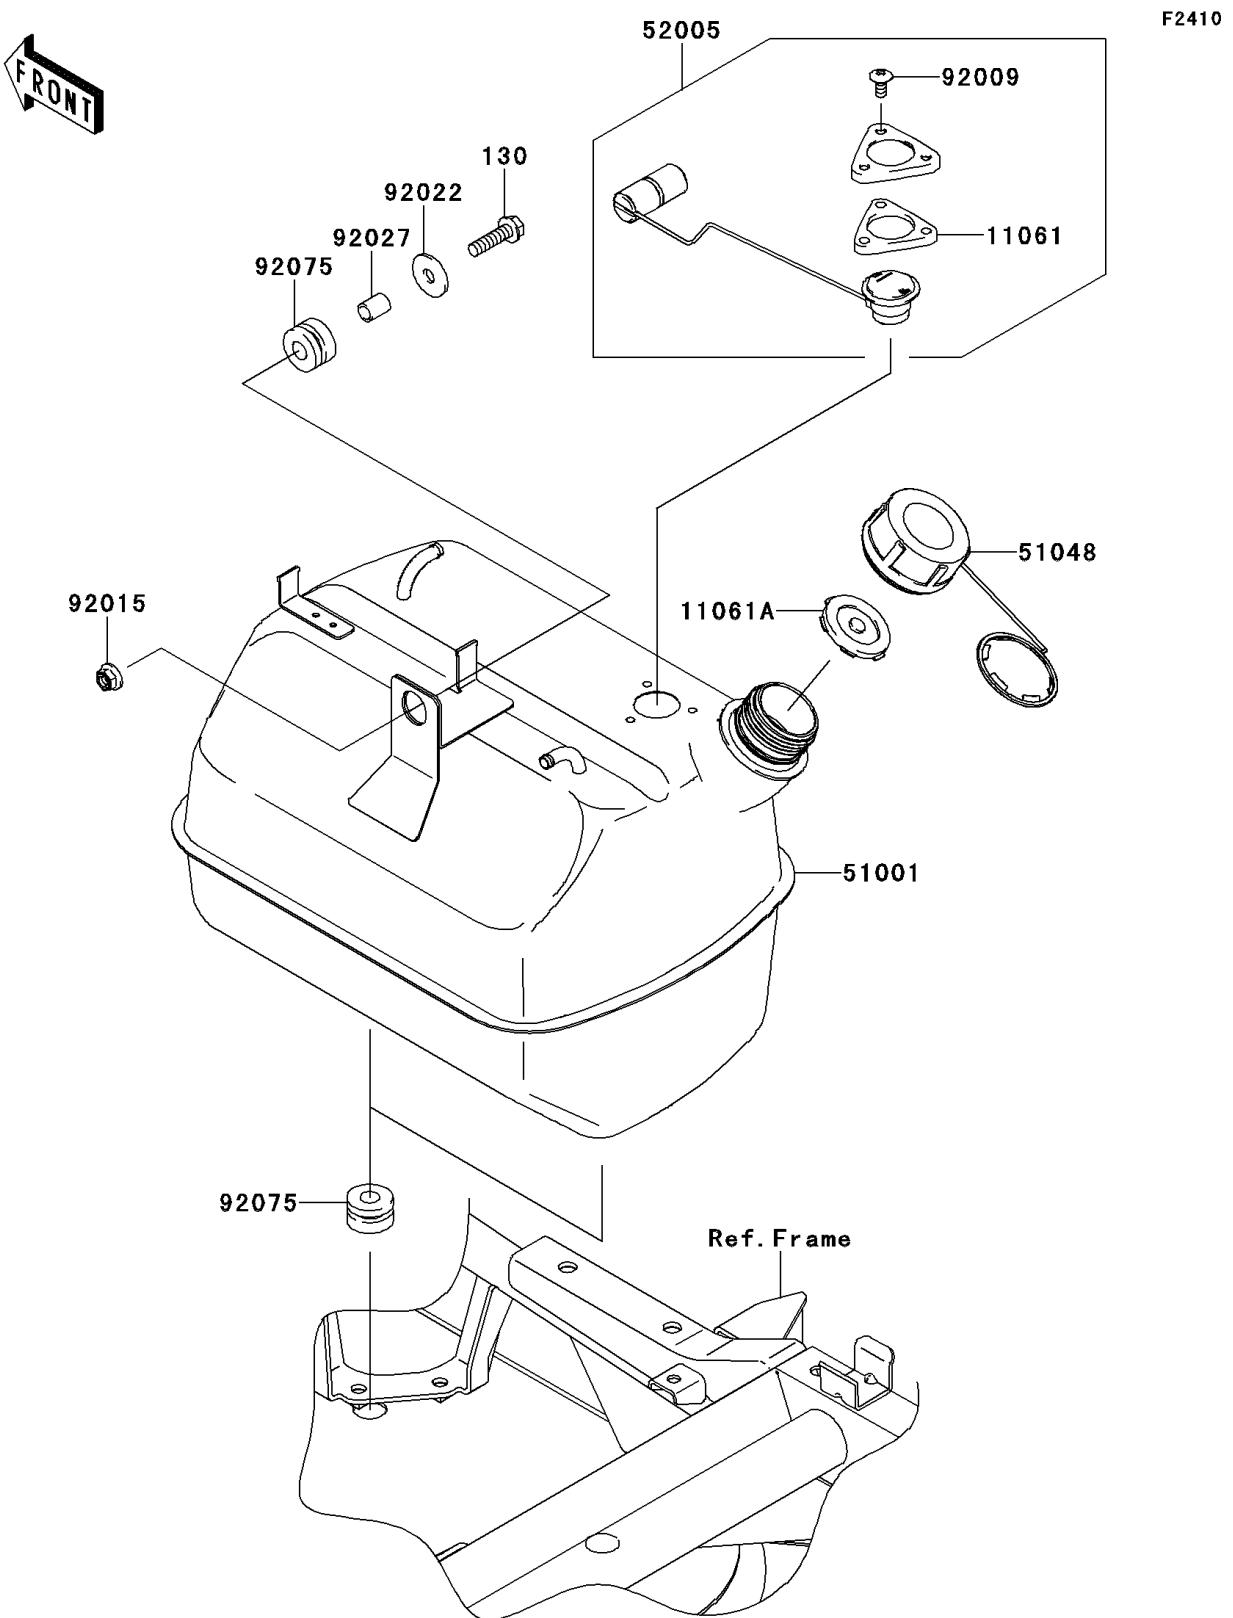

2015 MULE™ 600

PARTS DIAGRAM

Fuel Tank

2015 MULE™ 600

PARTS LIST

Fuel Tank

ITEM NAME

PART NUMBER

QUANTITY
