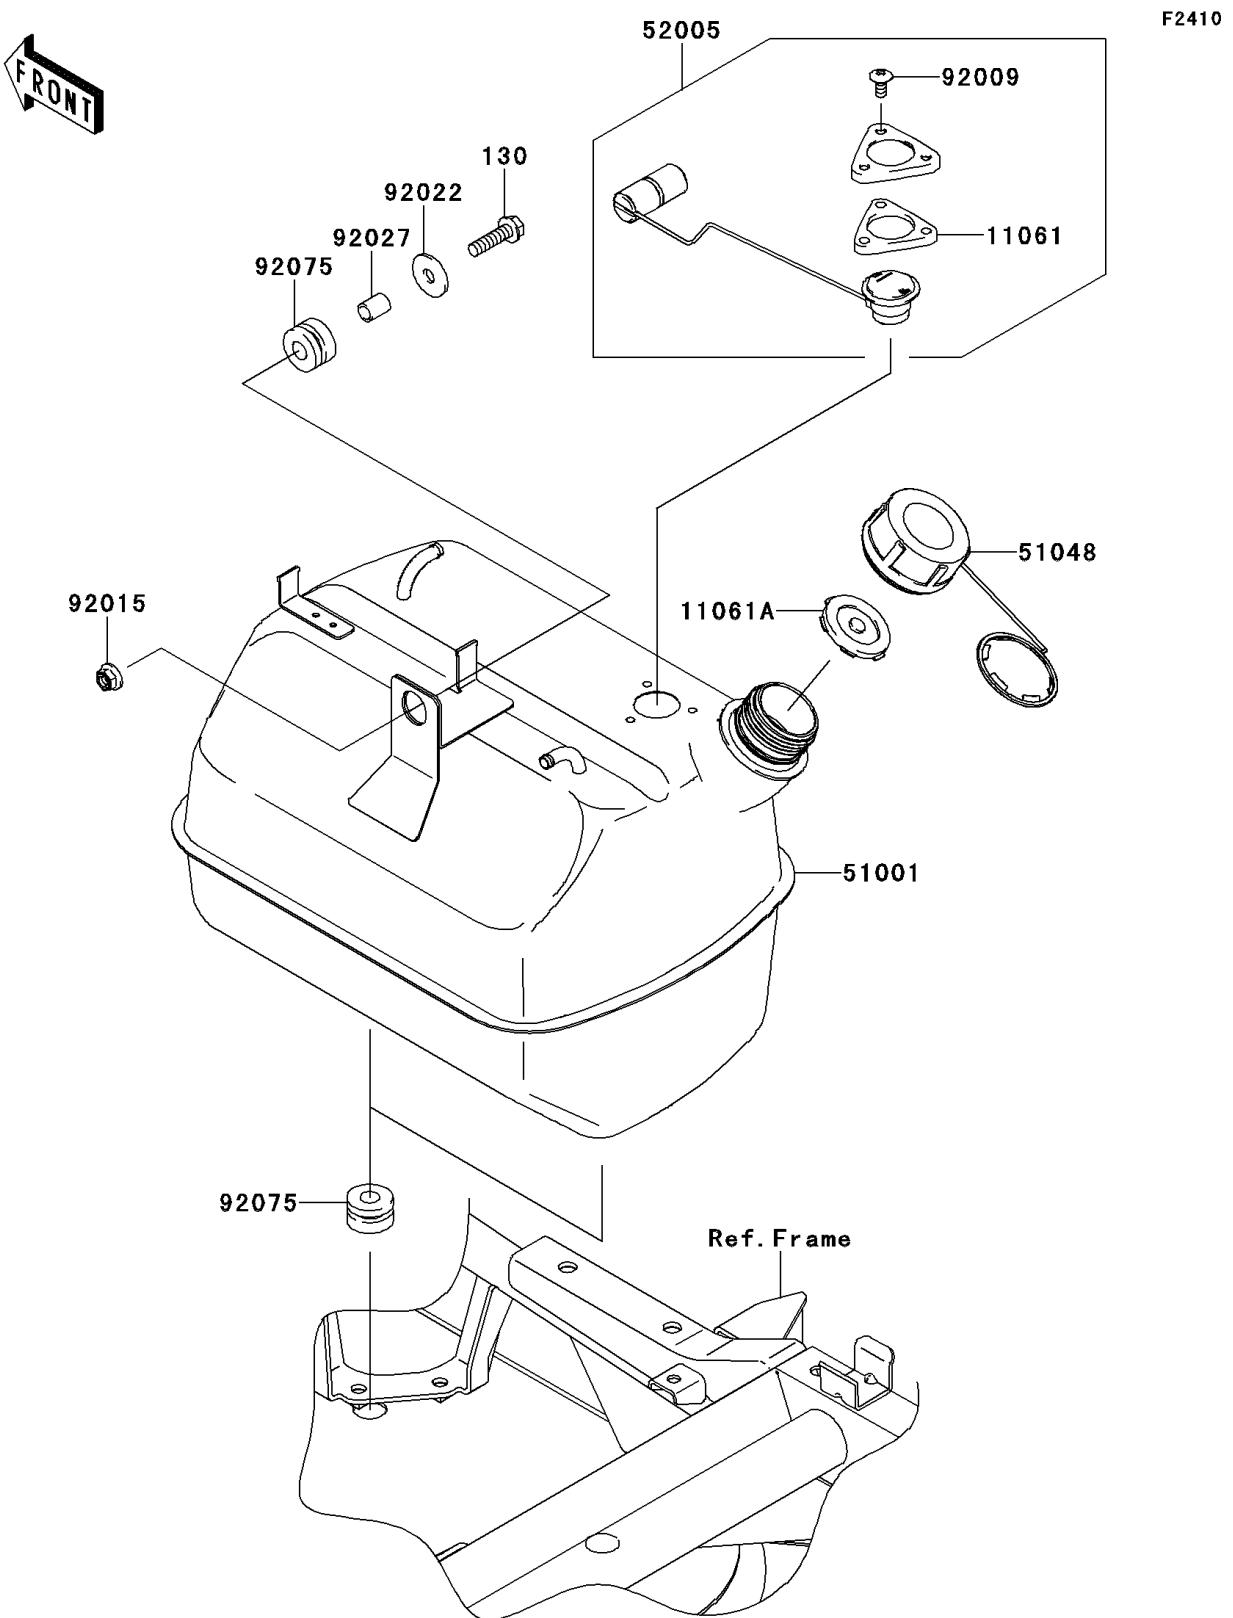

2011 MULE™ 600

PARTS DIAGRAM

Fuel Tank

2011 MULE™ 600

PARTS LIST

Fuel Tank

ITEM NAME

PART NUMBER

QUANTITY
