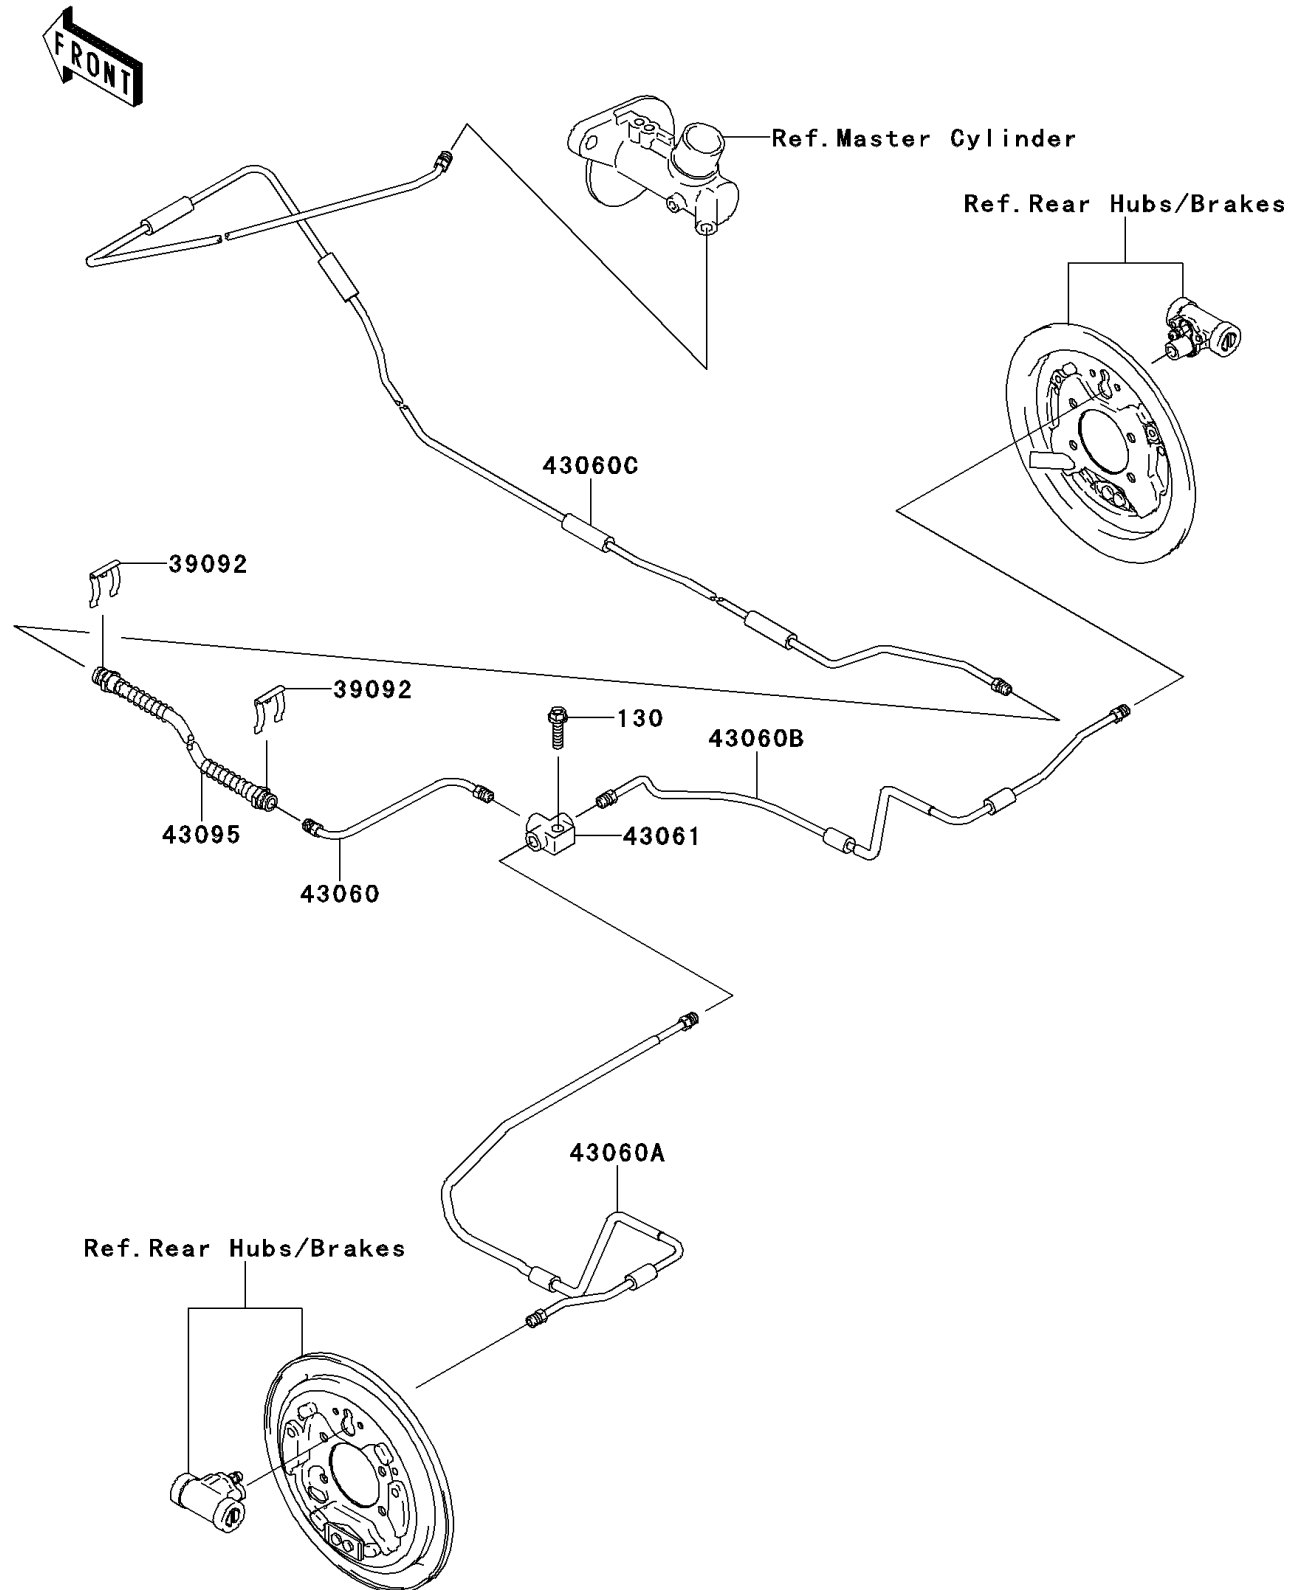

2015 MULE™ 600

PARTS DIAGRAM

Rear Brake Piping

F2264

2015 MULE™ 600

PARTS LIST

Rear Brake Piping

ITEM NAME

PART NUMBER

QUANTITY
