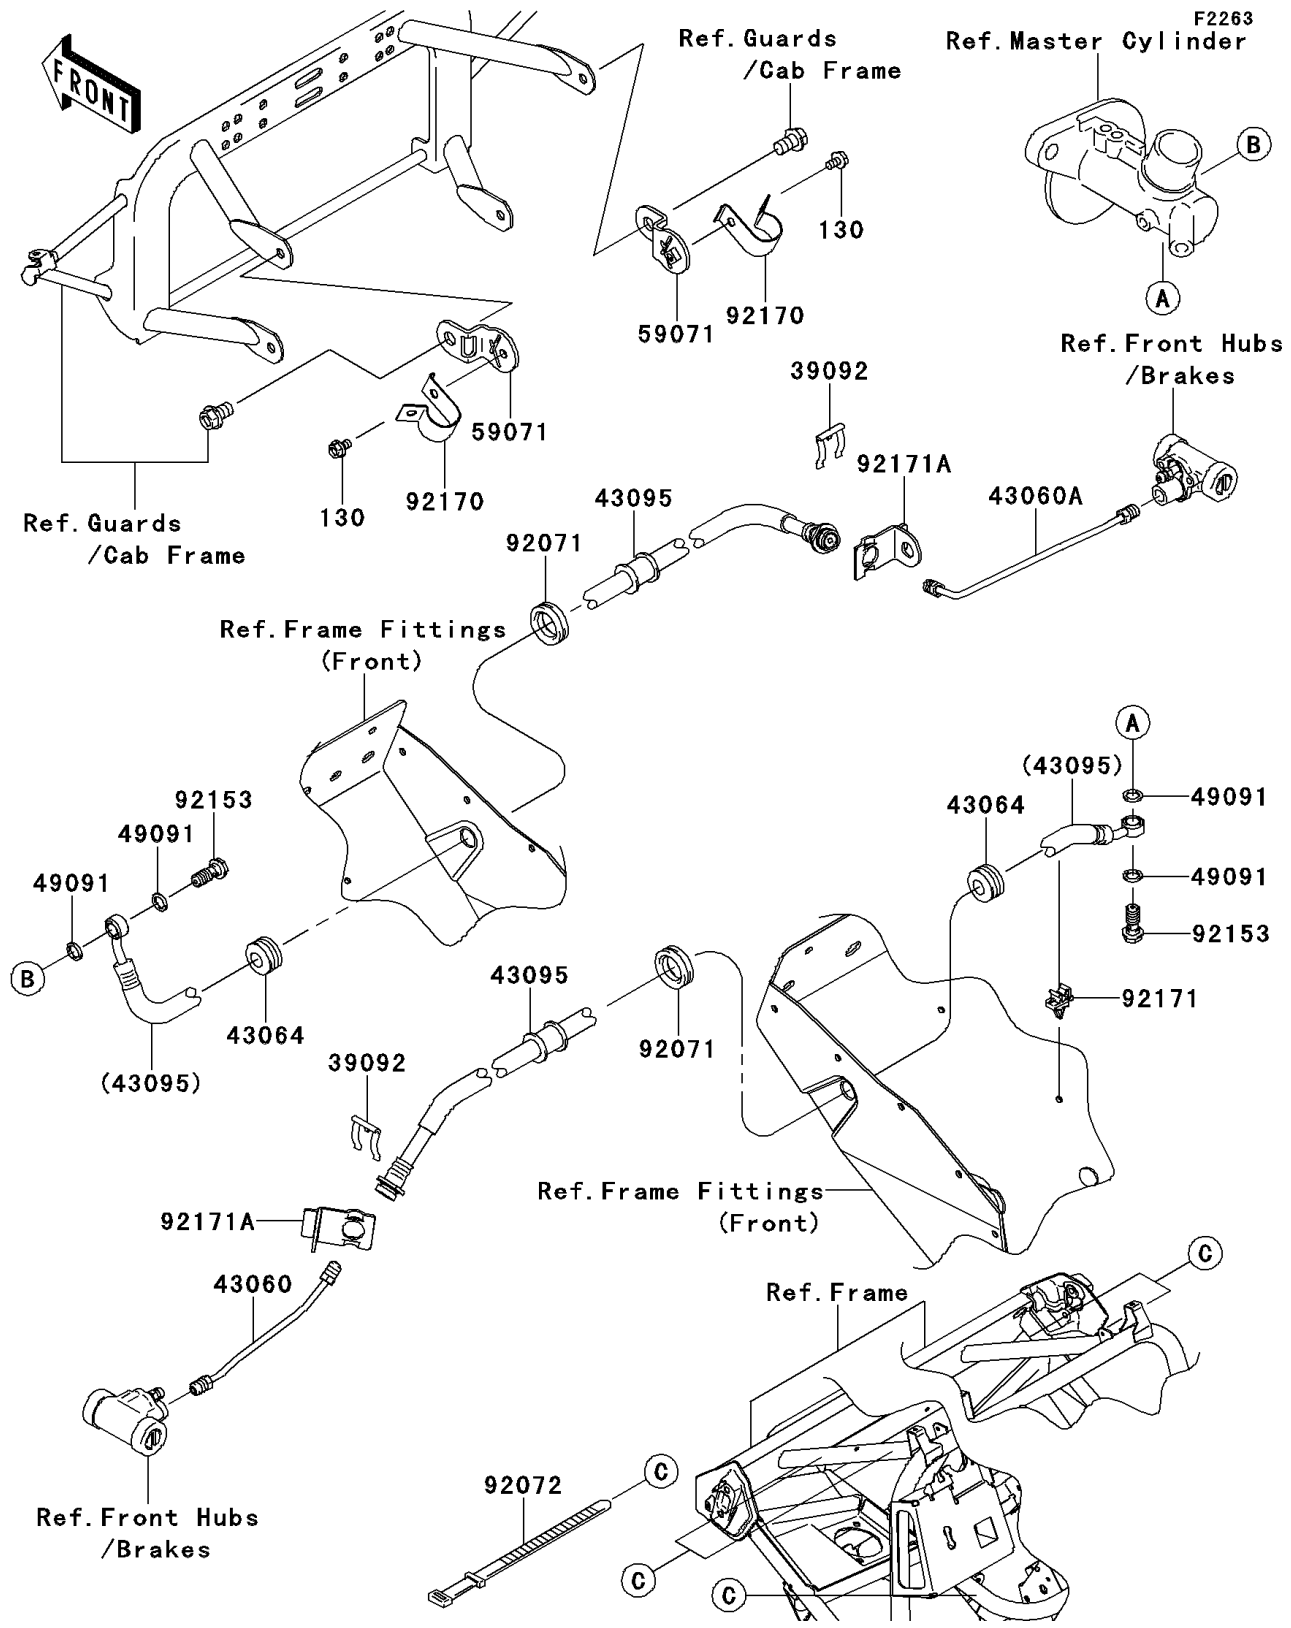

2015 MULE™ 600

PARTS DIAGRAM

Front Brake Piping

2015 MULE™ 600

PARTS LIST

Front Brake Piping

ITEM NAME

PART NUMBER

QUANTITY
