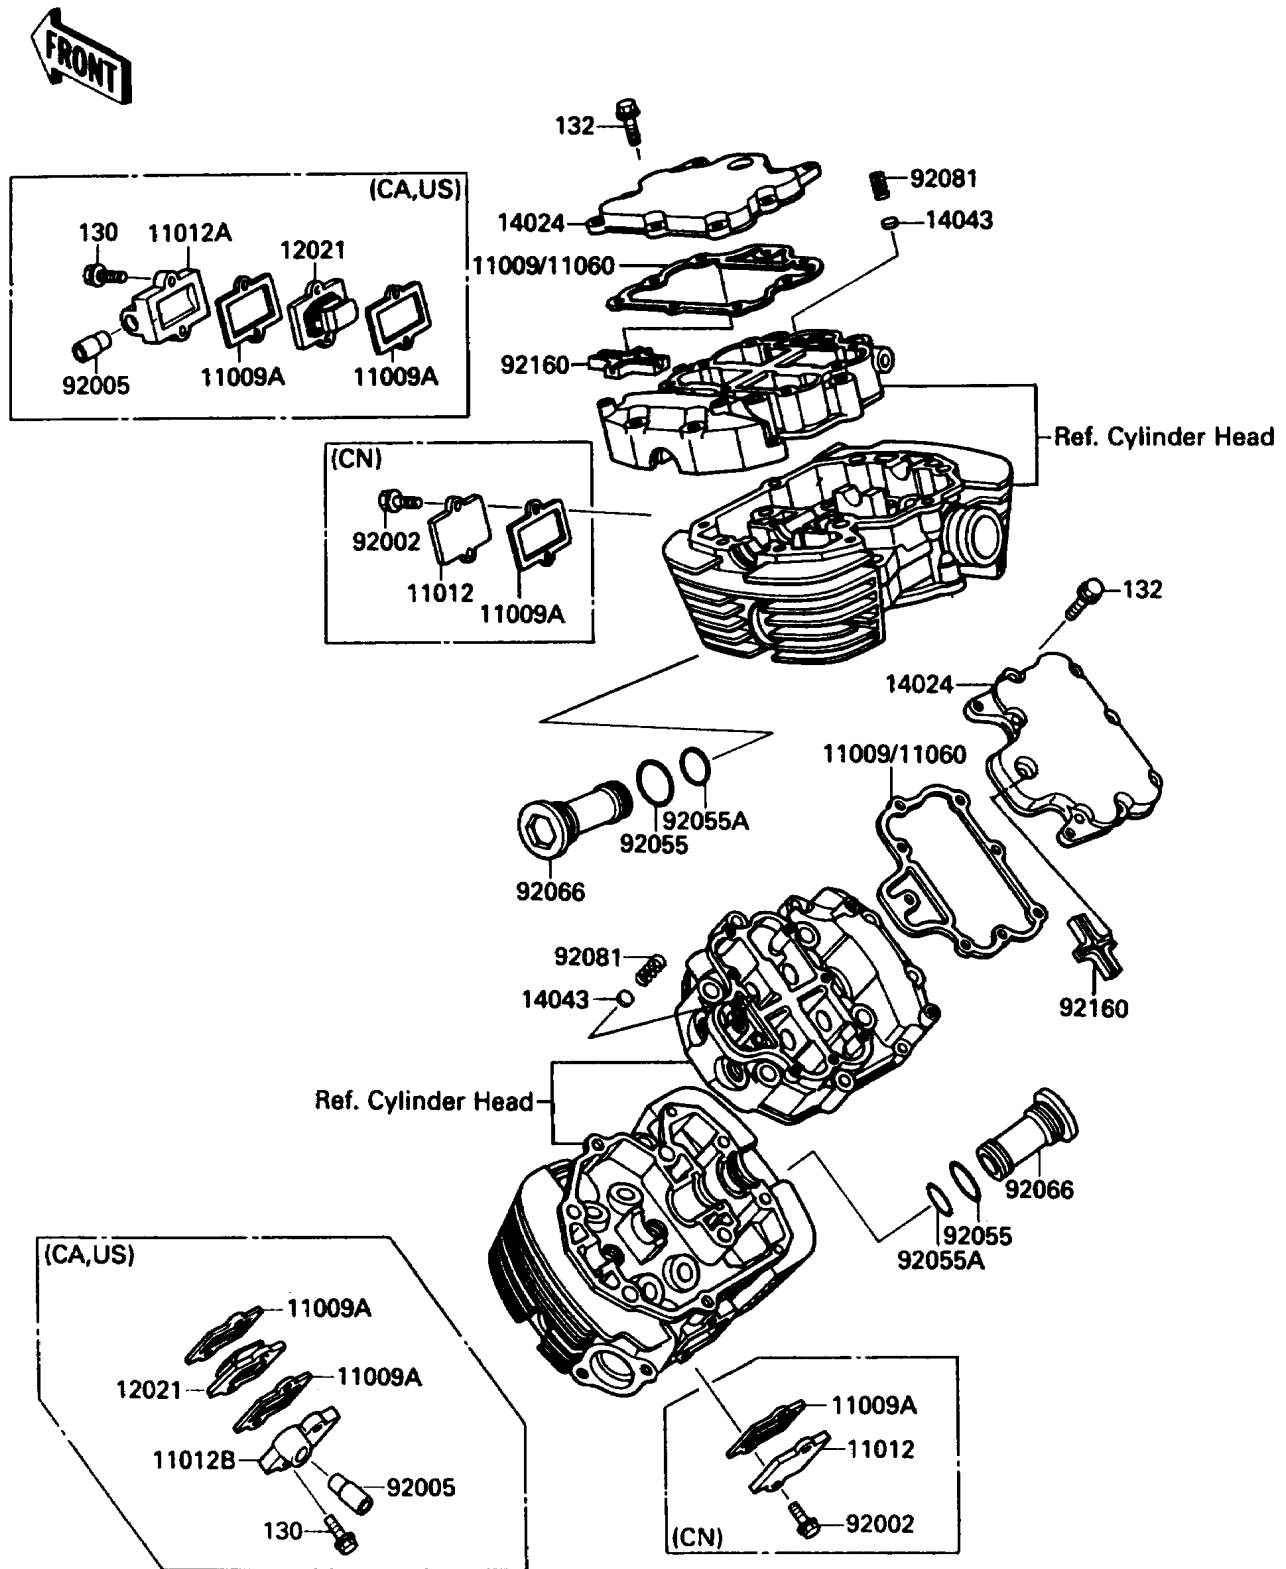

1987 Vulcan 88

PARTS DIAGRAM

Cylinder Head Cover

E1112

1987 Vulcan 88

PARTS LIST

Cylinder Head Cover

ITEM NAME

PART NUMBER

QUANTITY
