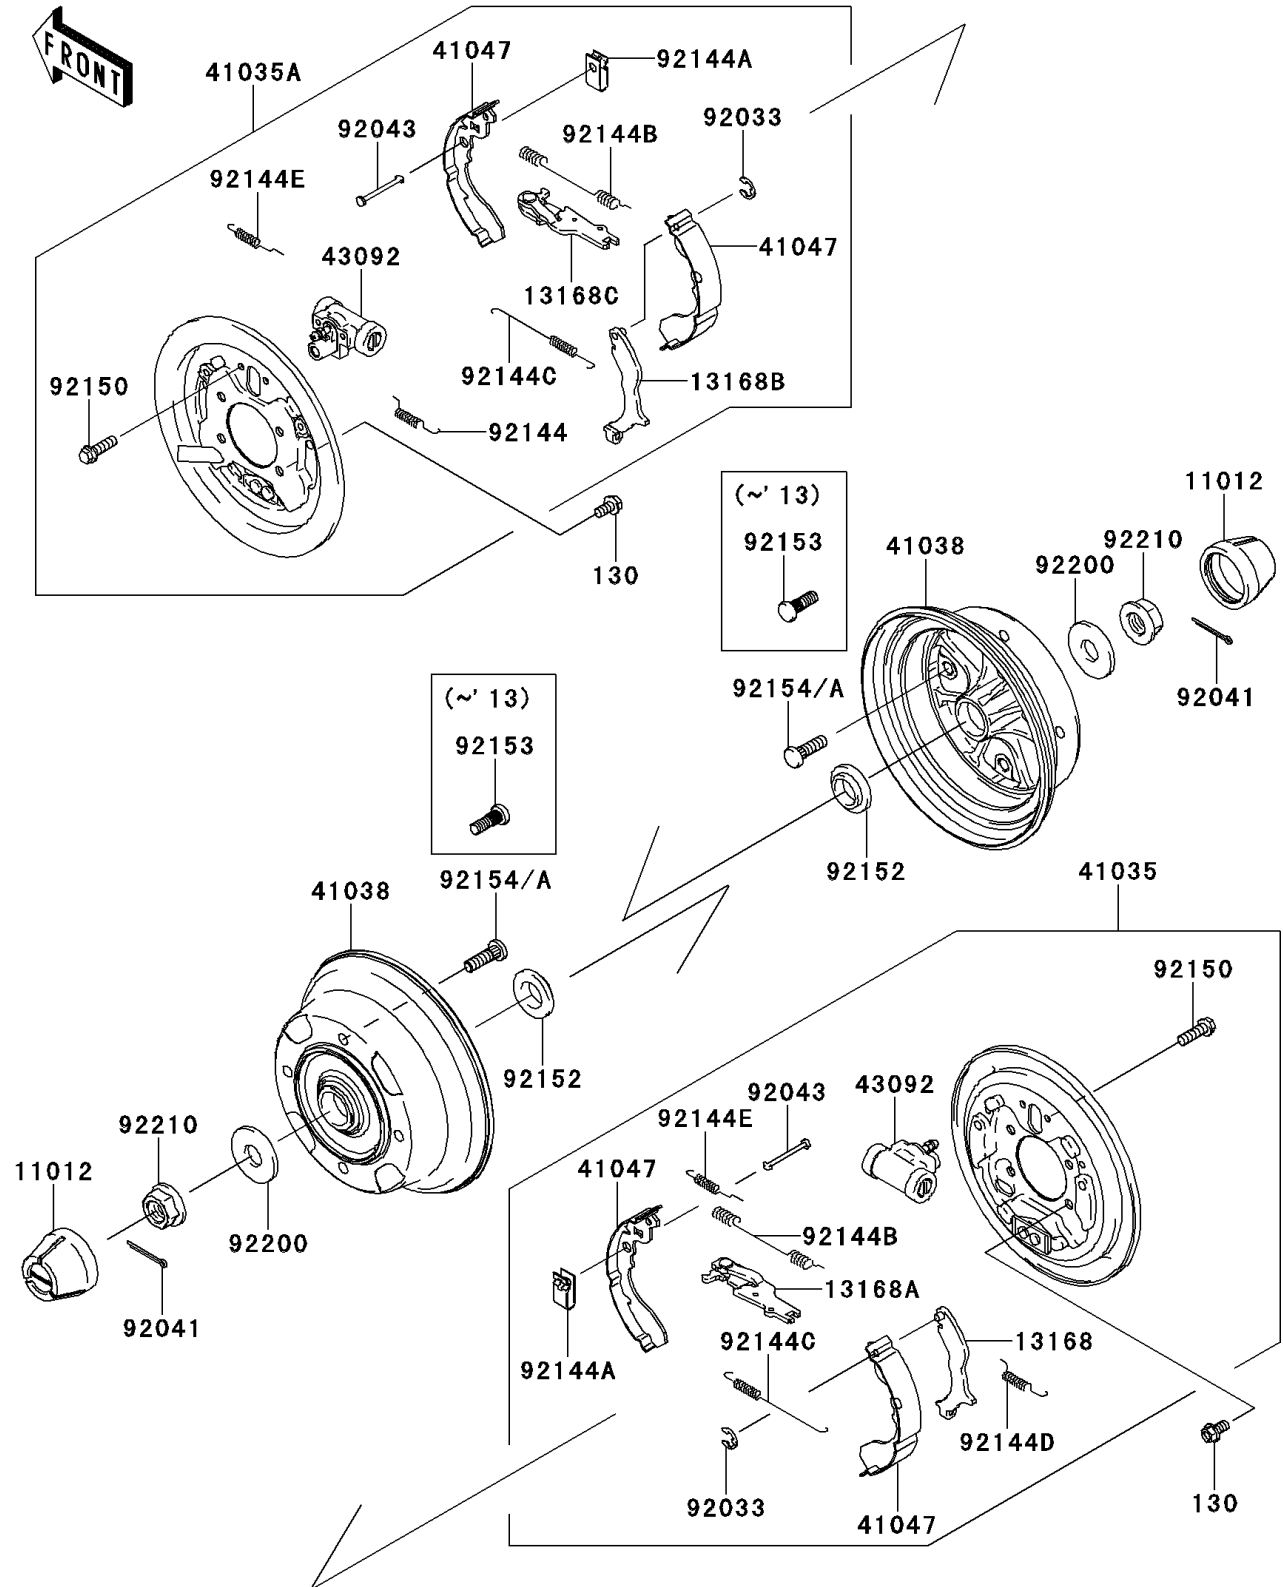

2013 MULE™ 600

PARTS DIAGRAM

Rear Hubs/Brakes

F2240

2013 MULE™ 600

PARTS LIST

Rear Hubs/Brakes

ITEM NAME

PART NUMBER

QUANTITY
