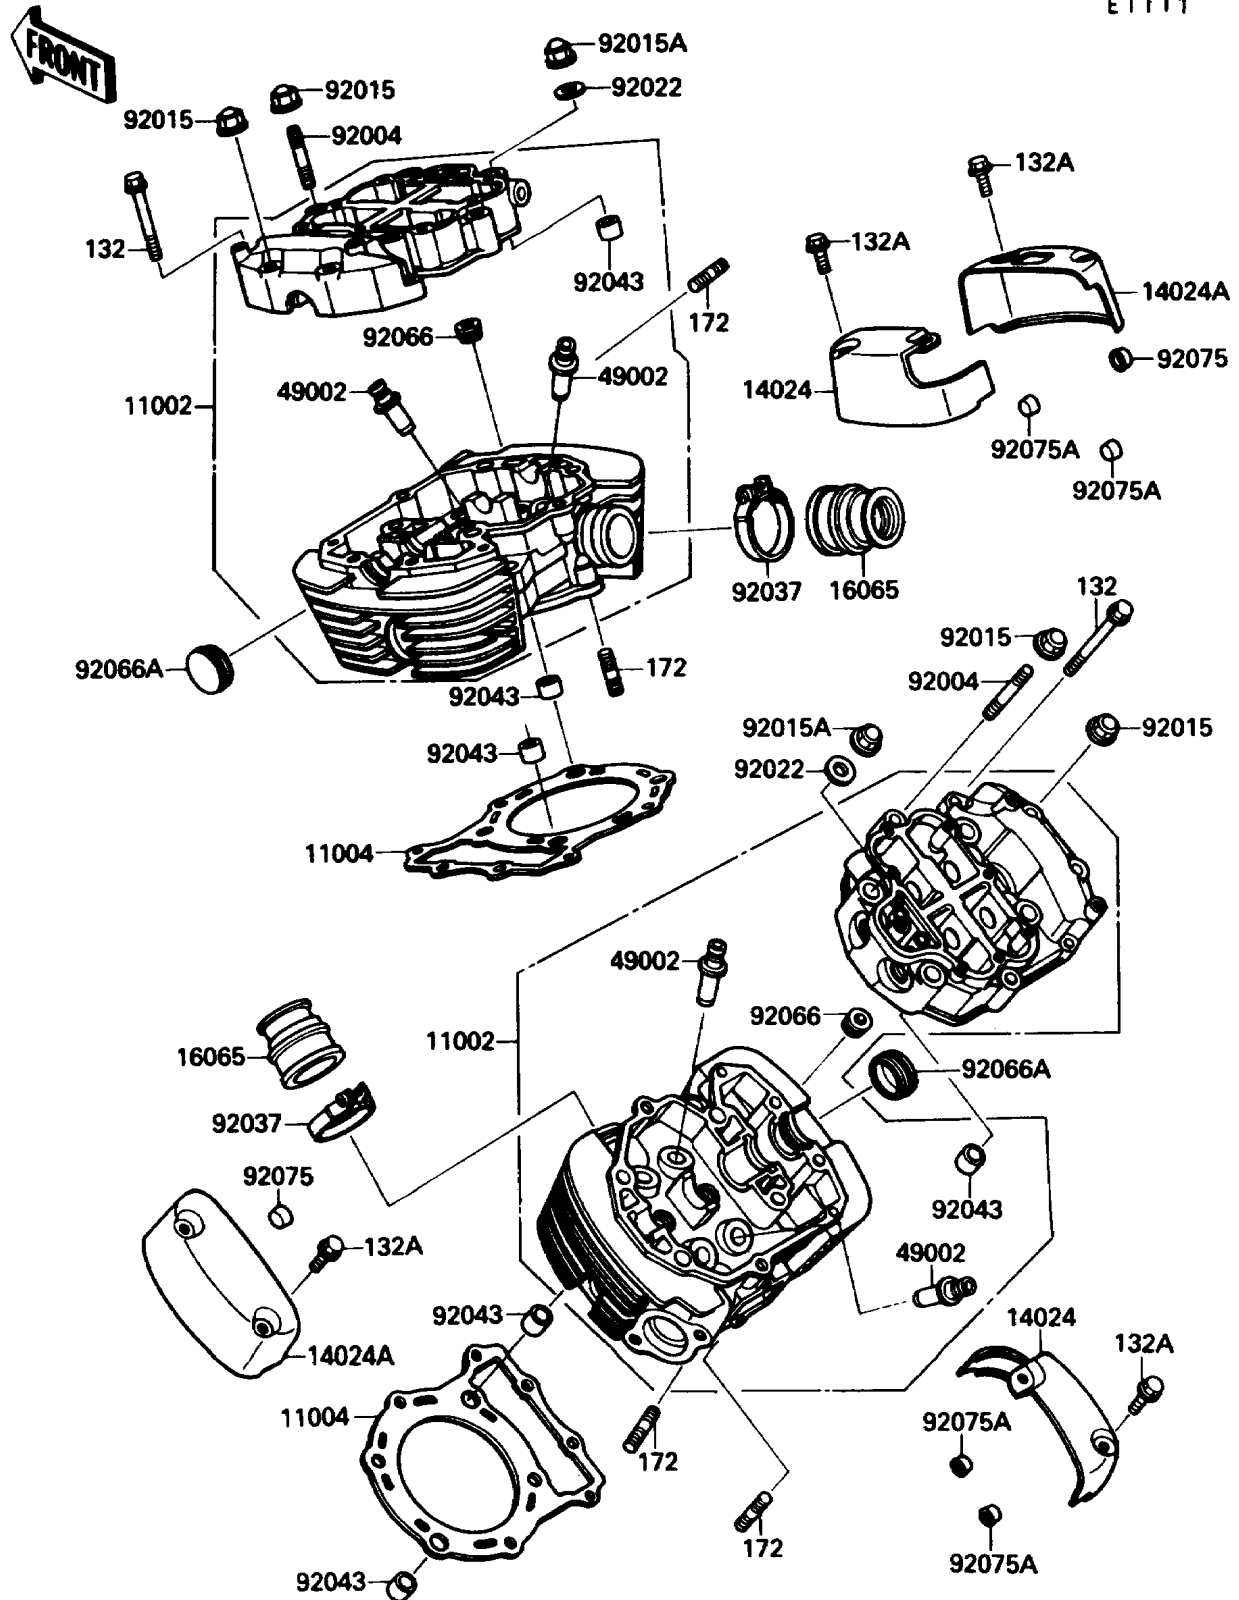

1989 Vulcan 88

PARTS DIAGRAM

Cylinder Head

E1111

1989 Vulcan 88

PARTS LIST

Cylinder Head

Kawasaki

Let the Good Times Roll®

ITEM NAME

PART NUMBER

QUANTITY
