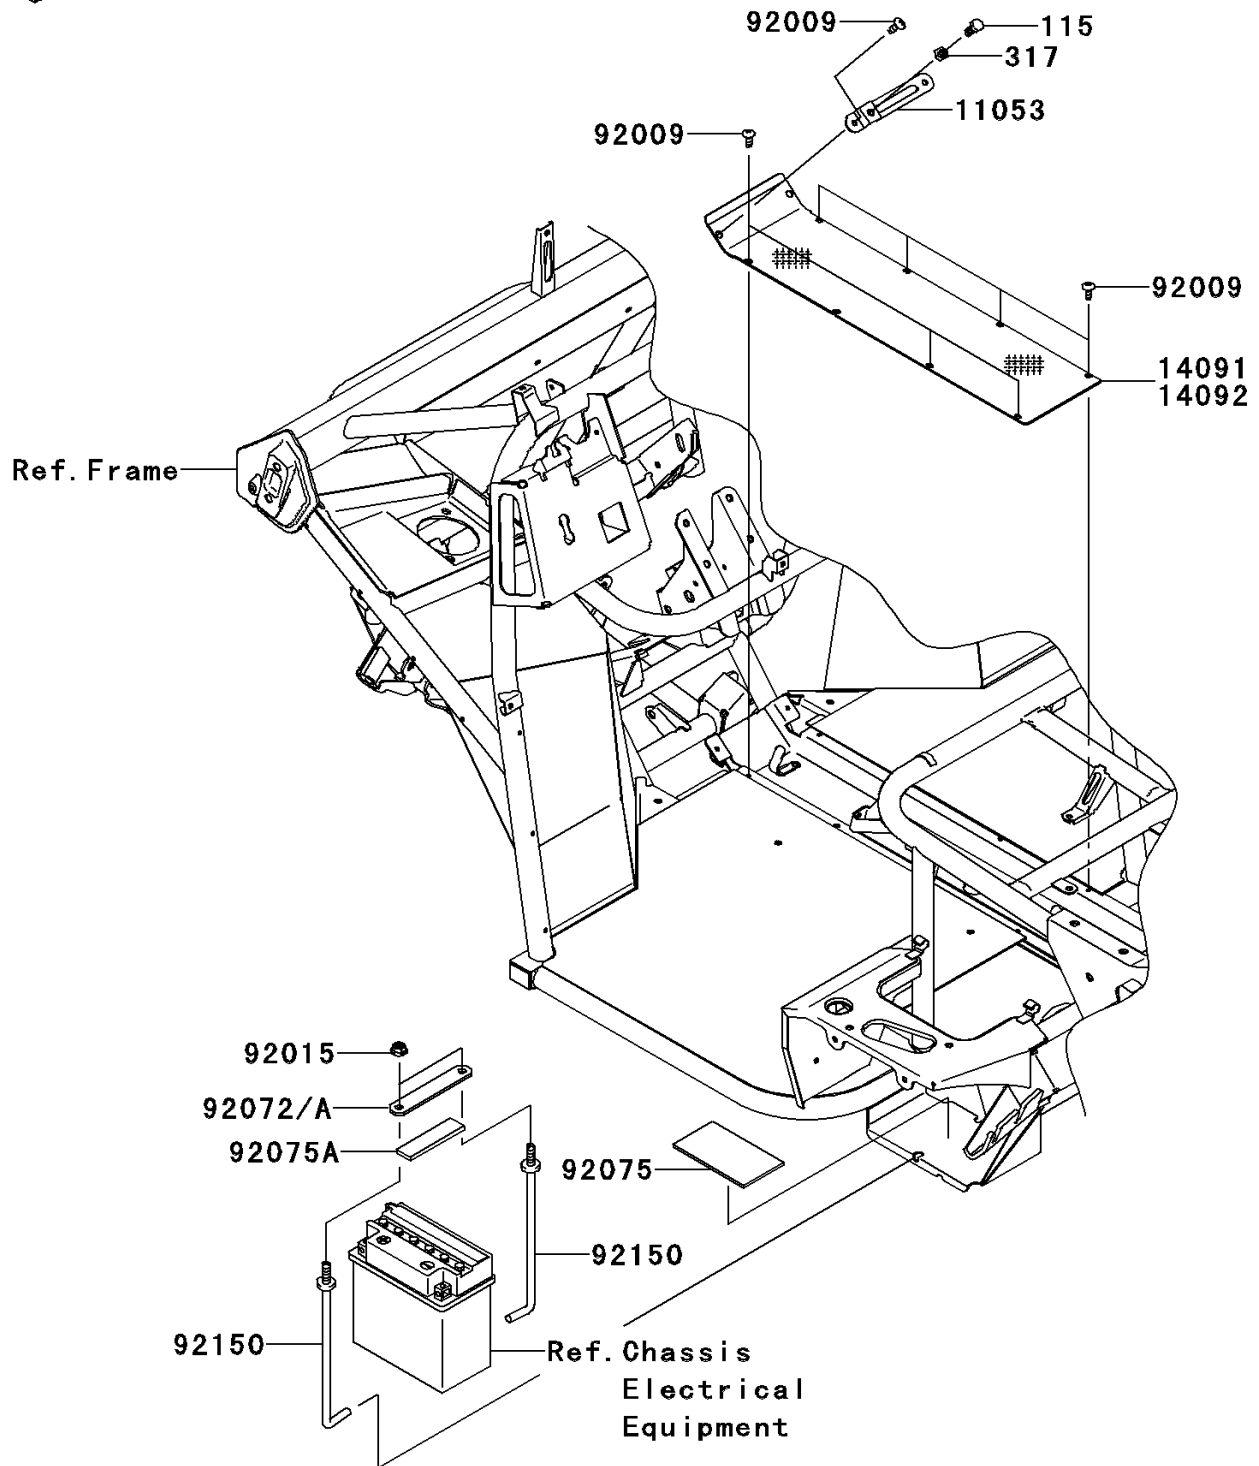

2015 MULE™ 600

PARTS DIAGRAM

Engine Mount

F2122

2015 MULE™ 600

PARTS LIST

Engine Mount

Kawasaki

Let the Good Times Roll®

ITEM NAME

PART NUMBER

QUANTITY
