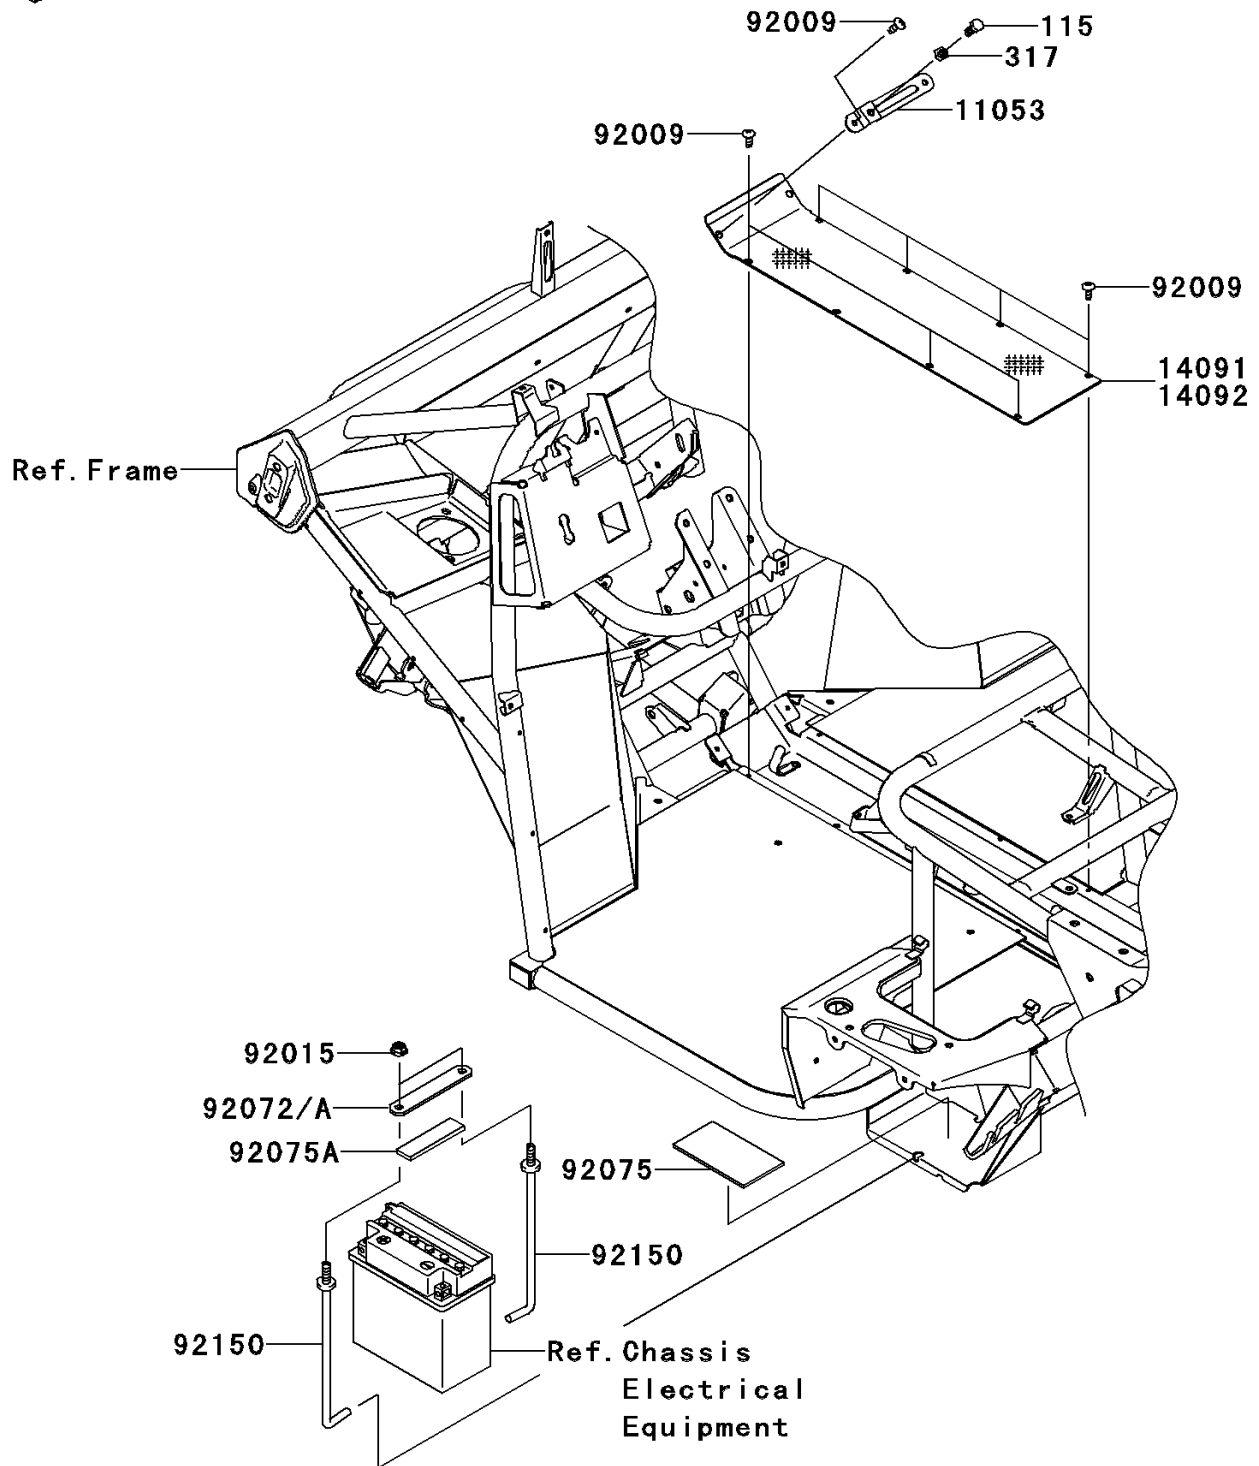

2013 MULE™ 600

PARTS DIAGRAM

Engine Mount

F2122

2013 MULE™ 600

PARTS LIST

Engine Mount

ITEM NAME

PART NUMBER

QUANTITY
