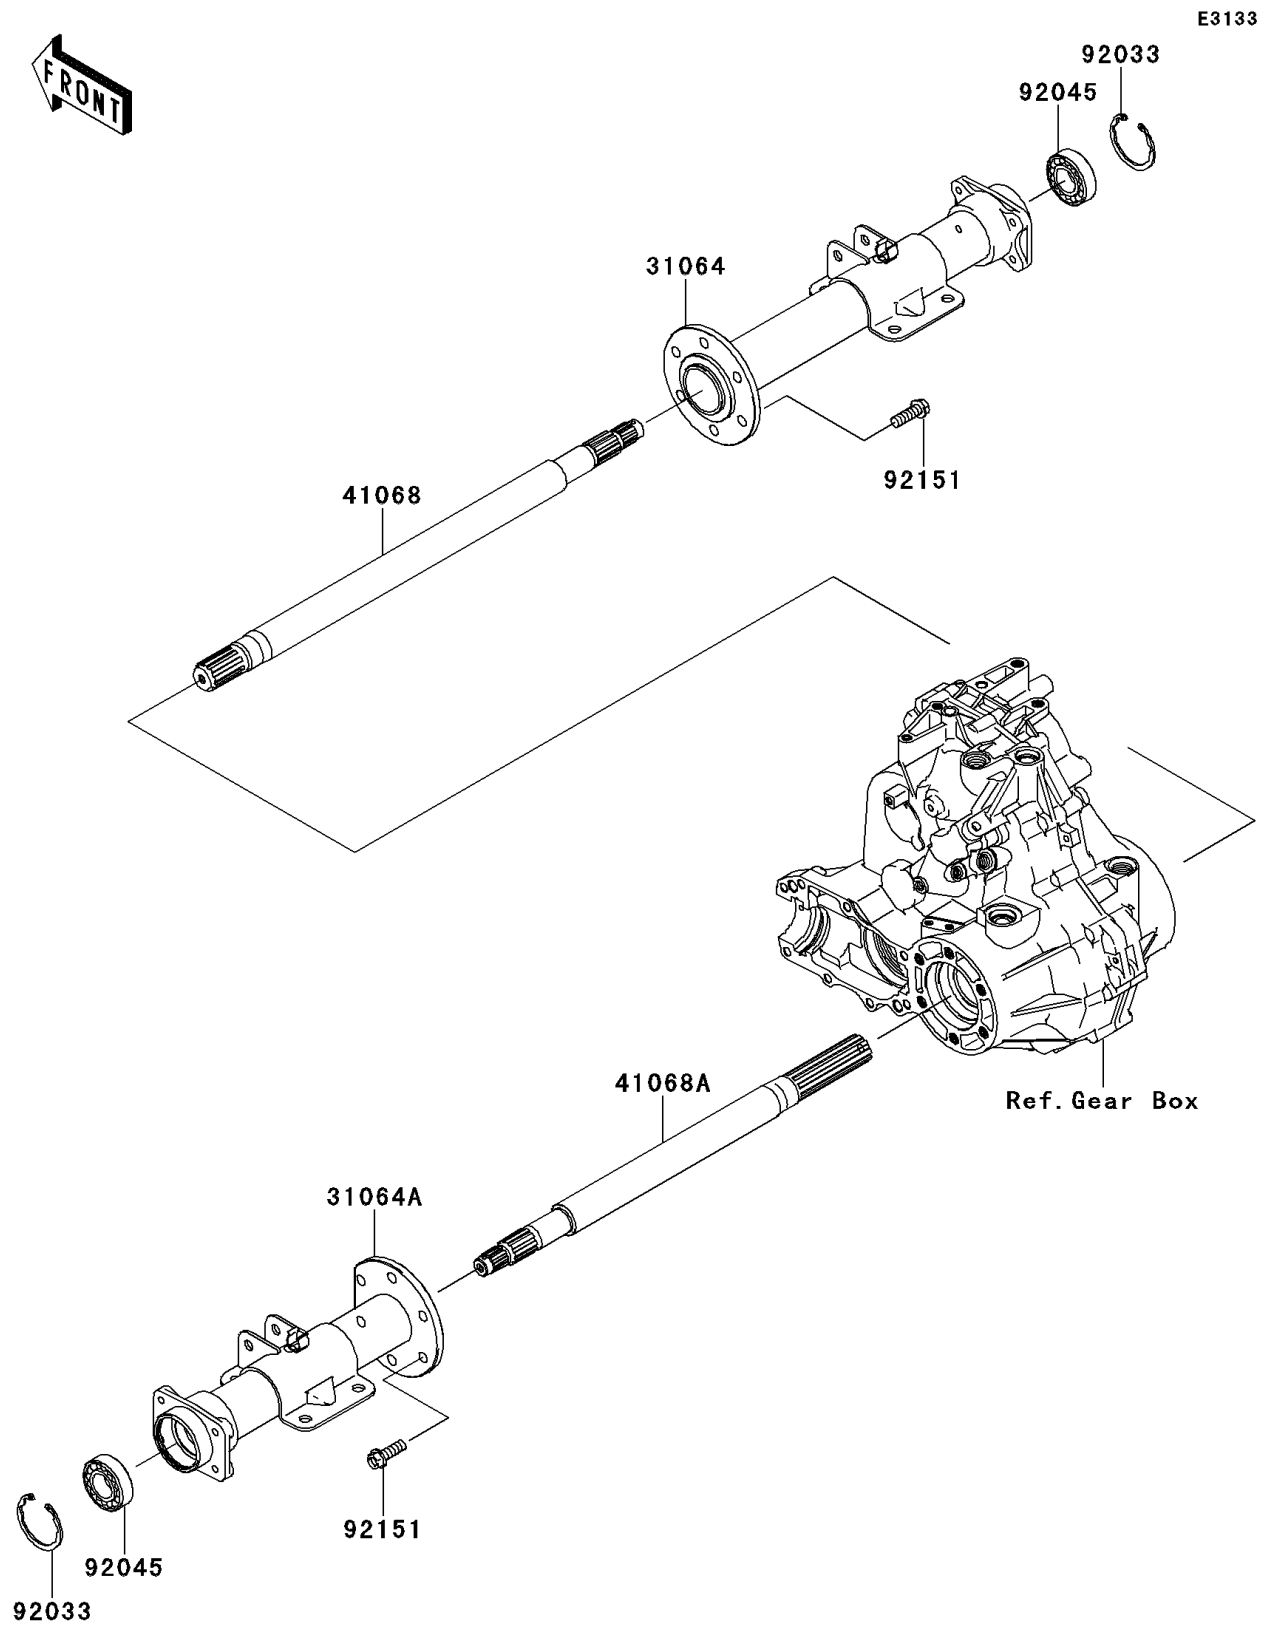

2015 MULE™ 600

PARTS DIAGRAM

Rear Axle

2015 MULE™ 600

PARTS LIST

Rear Axle

ITEM NAME

PART NUMBER

QUANTITY
