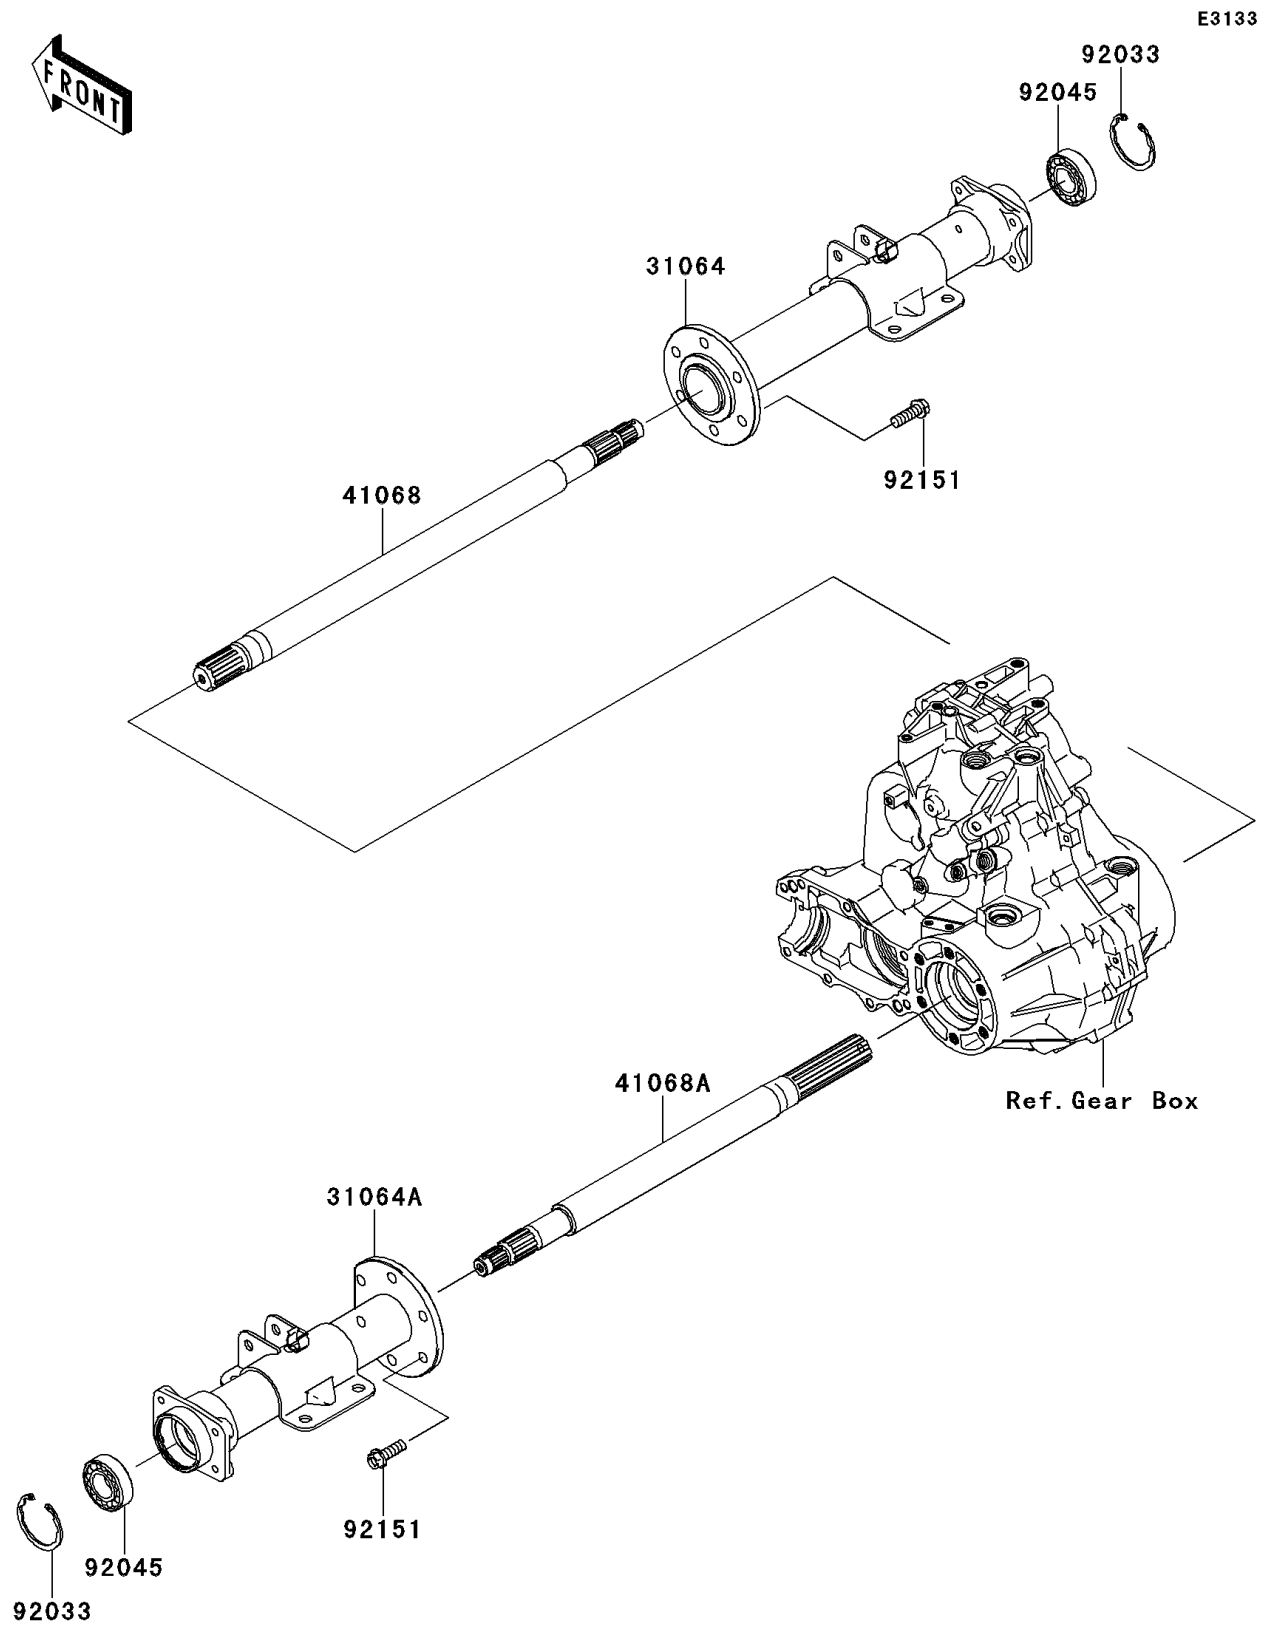

2013 MULE™ 600

PARTS DIAGRAM

Rear Axle

2013 MULE™ 600

PARTS LIST

Rear Axle

ITEM NAME

PART NUMBER

QUANTITY
