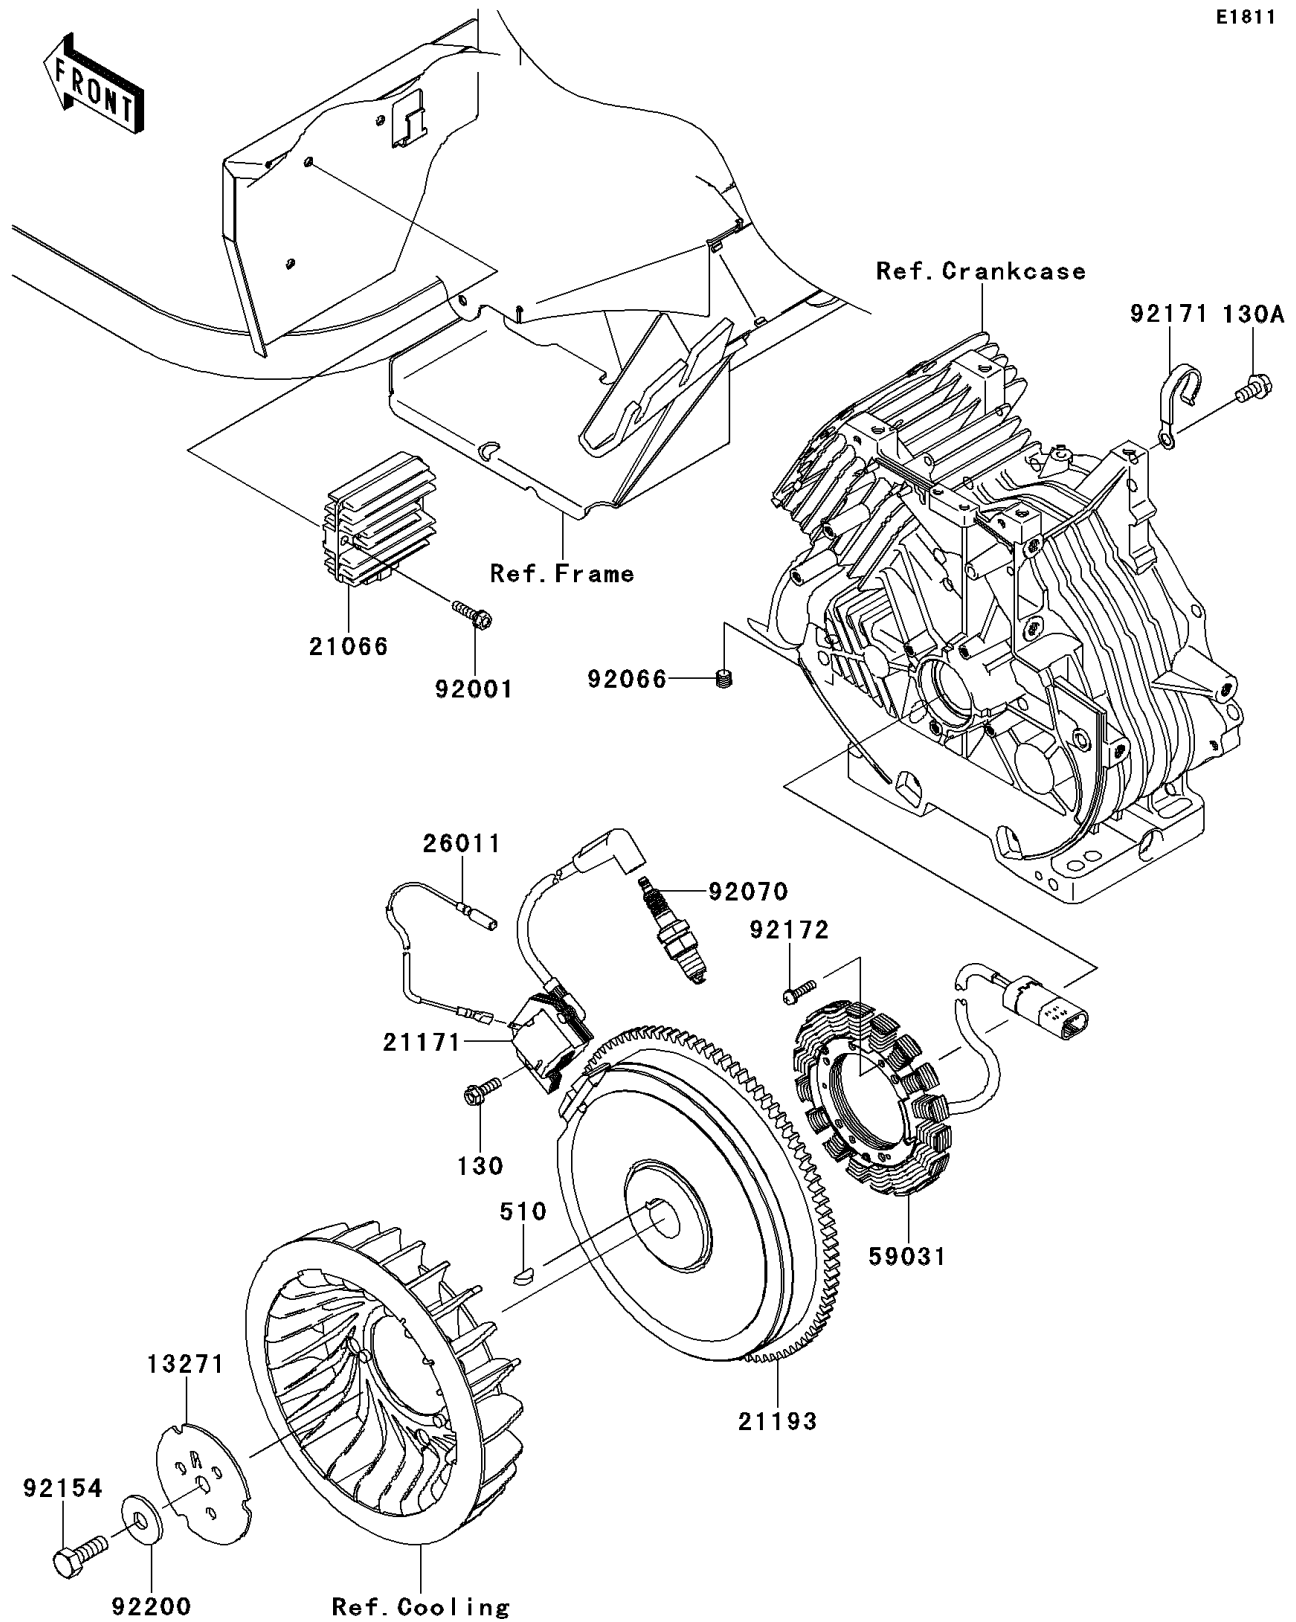

2013 MULE™ 600

PARTS DIAGRAM

Generator/Ignition Coil

E1811

2013 MULE™ 600

PARTS LIST

Generator/Ignition Coil

Kawasaki

Let the Good Times Roll®

ITEM NAME

PART NUMBER

QUANTITY
