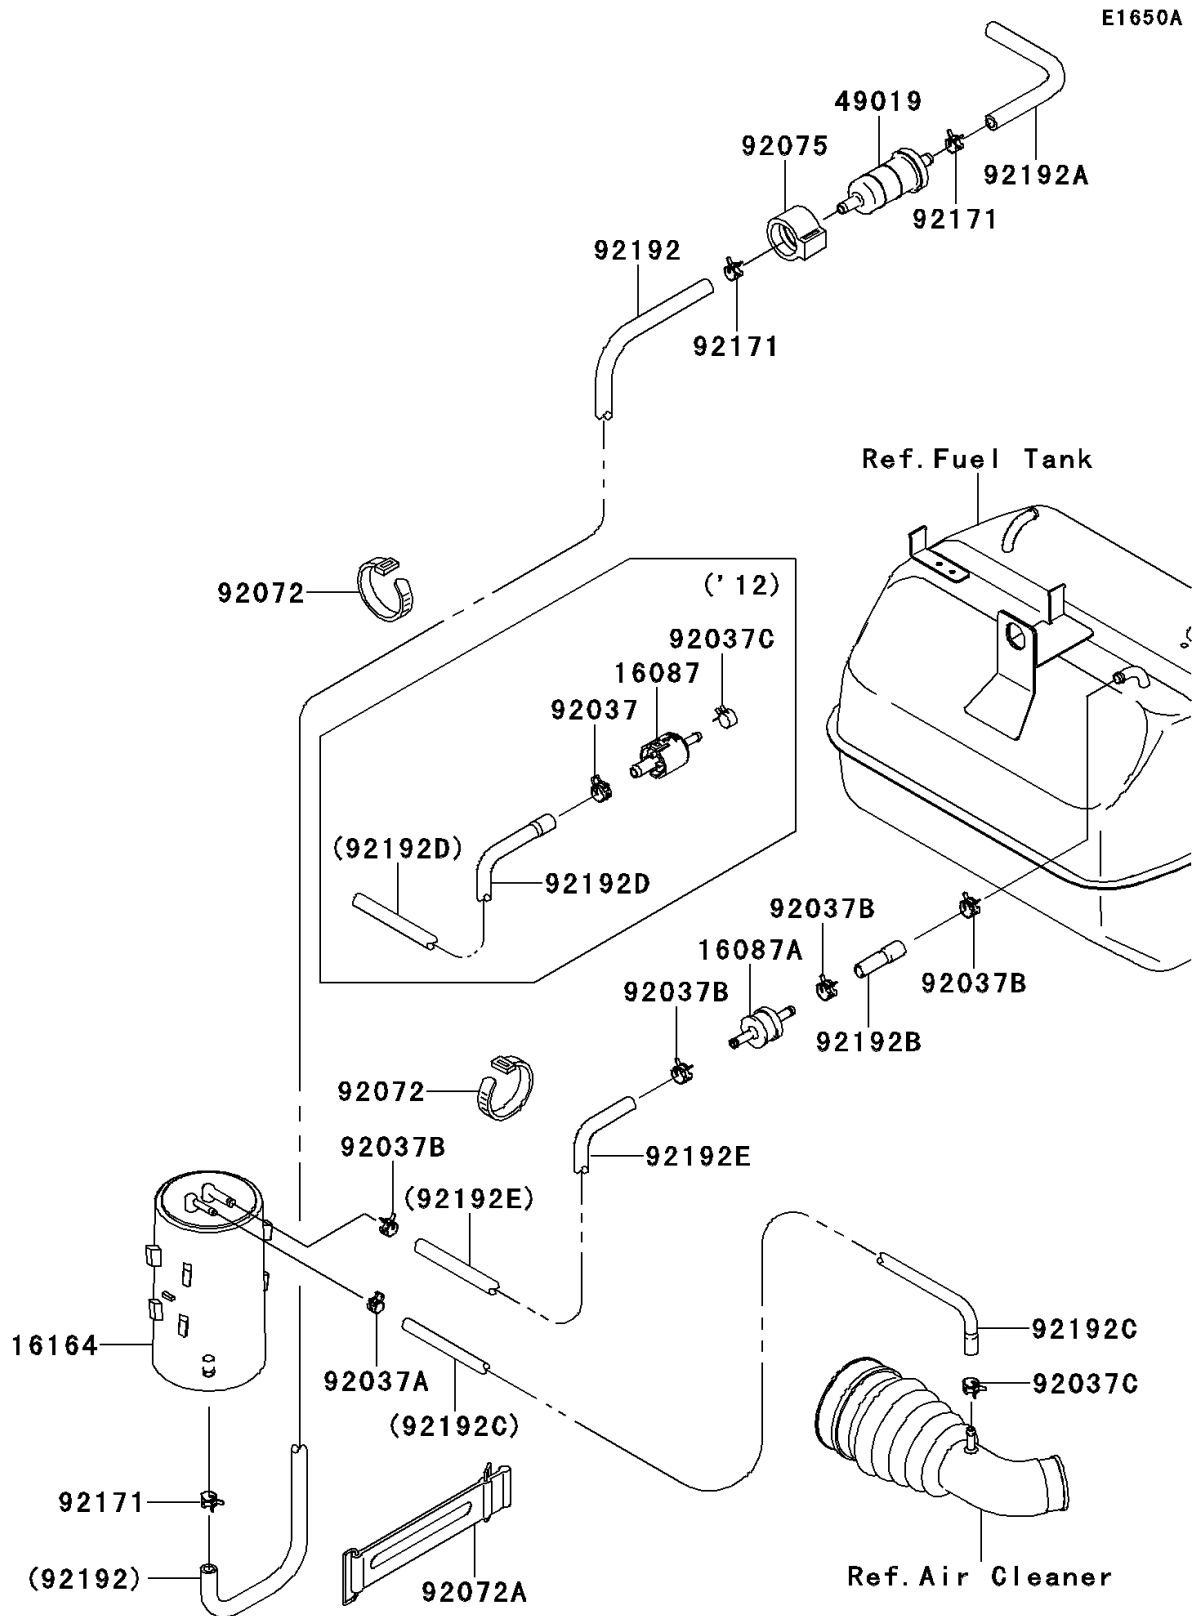

2015 MULE™ 600

PARTS DIAGRAM

Fuel Evaporative System(BCF-BFF)

2015 MULE™ 600

PARTS LIST

Fuel Evaporative System(BCF-BFF)

ITEM NAME

PART NUMBER

QUANTITY
