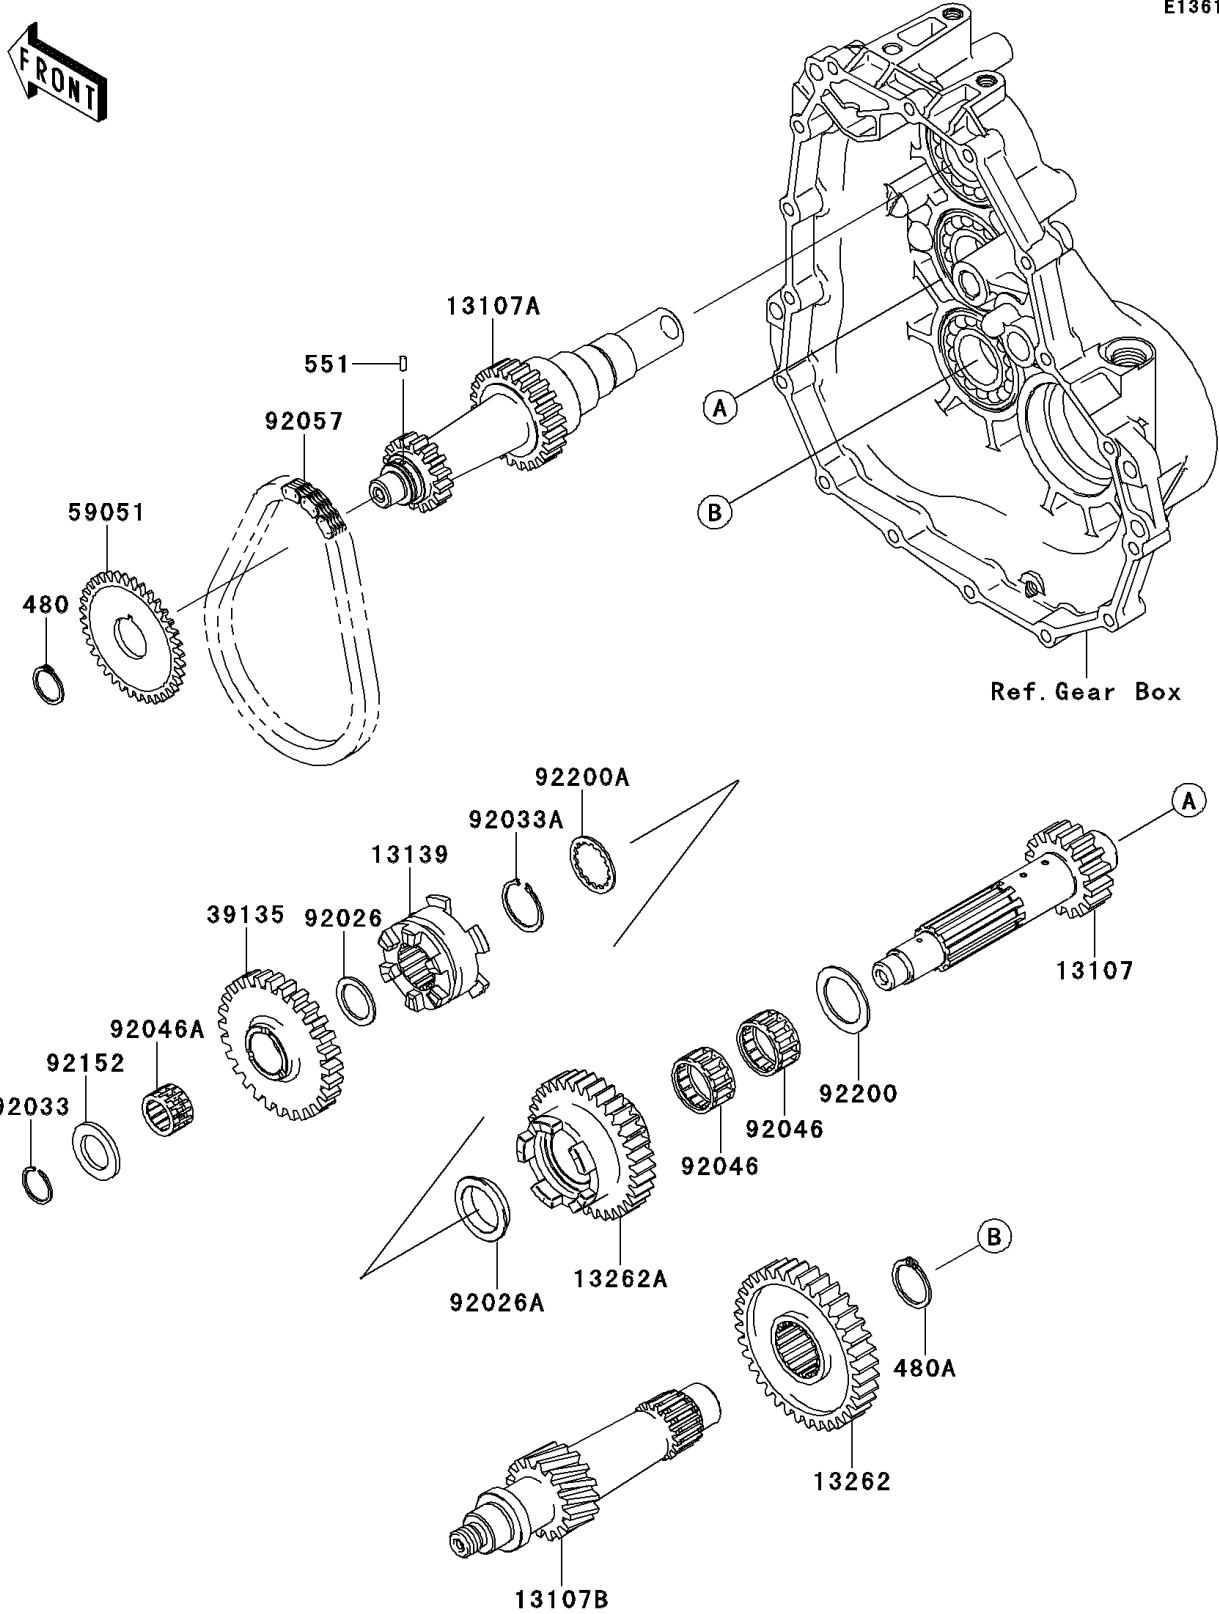

2015 MULE™ 600

PARTS DIAGRAM

Transmission

E1361

2015 MULE™ 600

PARTS LIST

Transmission

Kawasaki

Let the Good Times Roll®

ITEM NAME

PART NUMBER

QUANTITY
