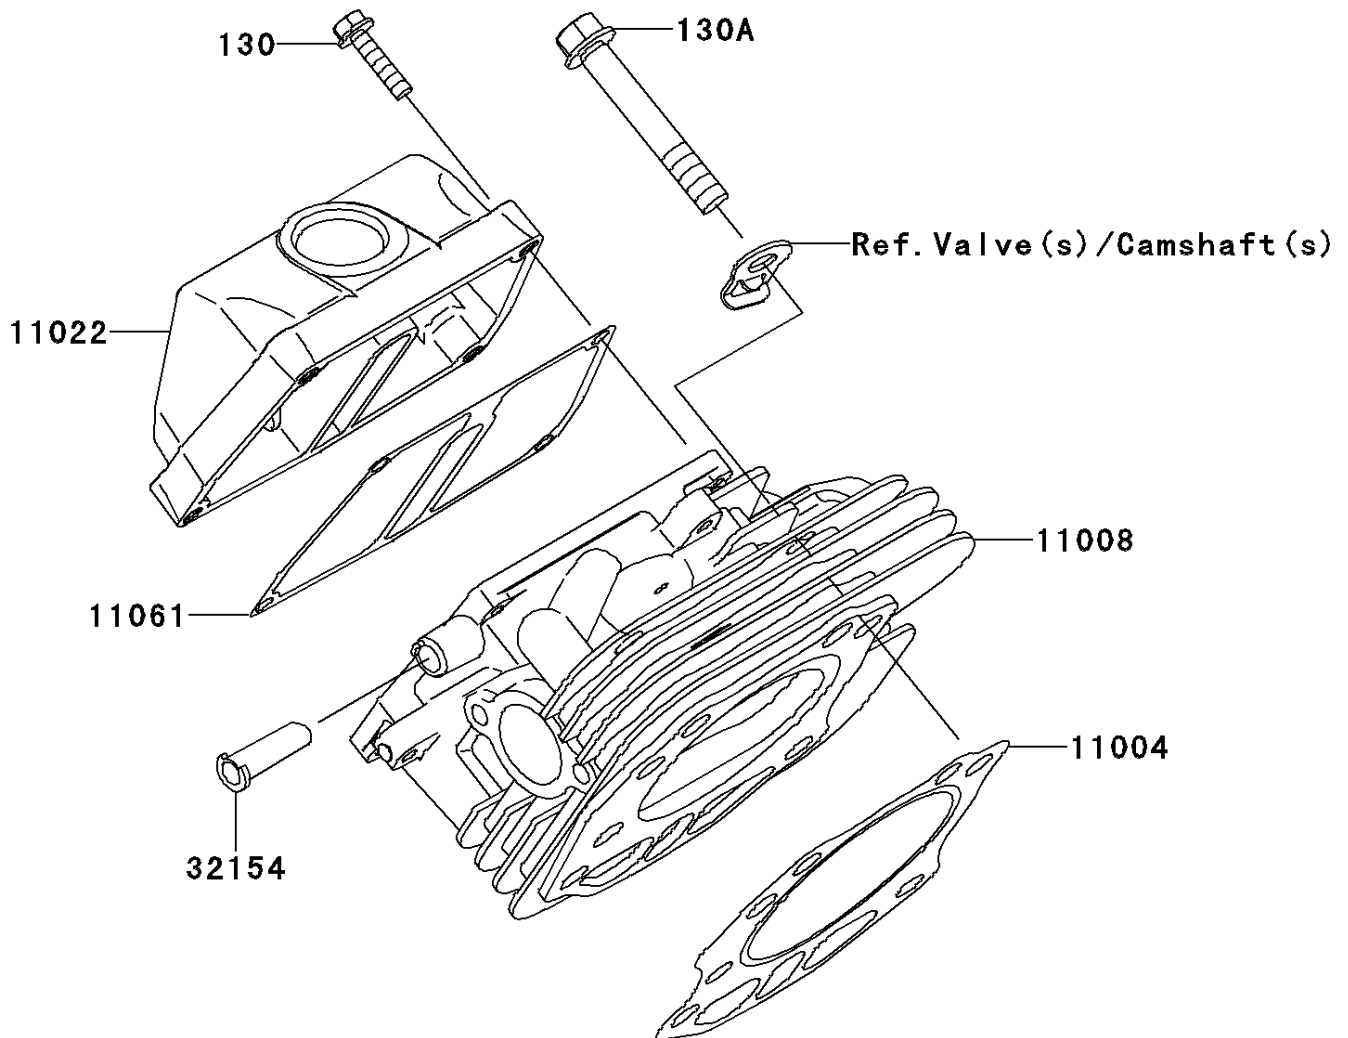

2013 MULE™ 600

PARTS DIAGRAM

Cylinder Head

E1111

2013 MULE™ 600

PARTS LIST

Cylinder Head

Kawasaki

Let the Good Times Roll®

ITEM NAME

PART NUMBER

QUANTITY
