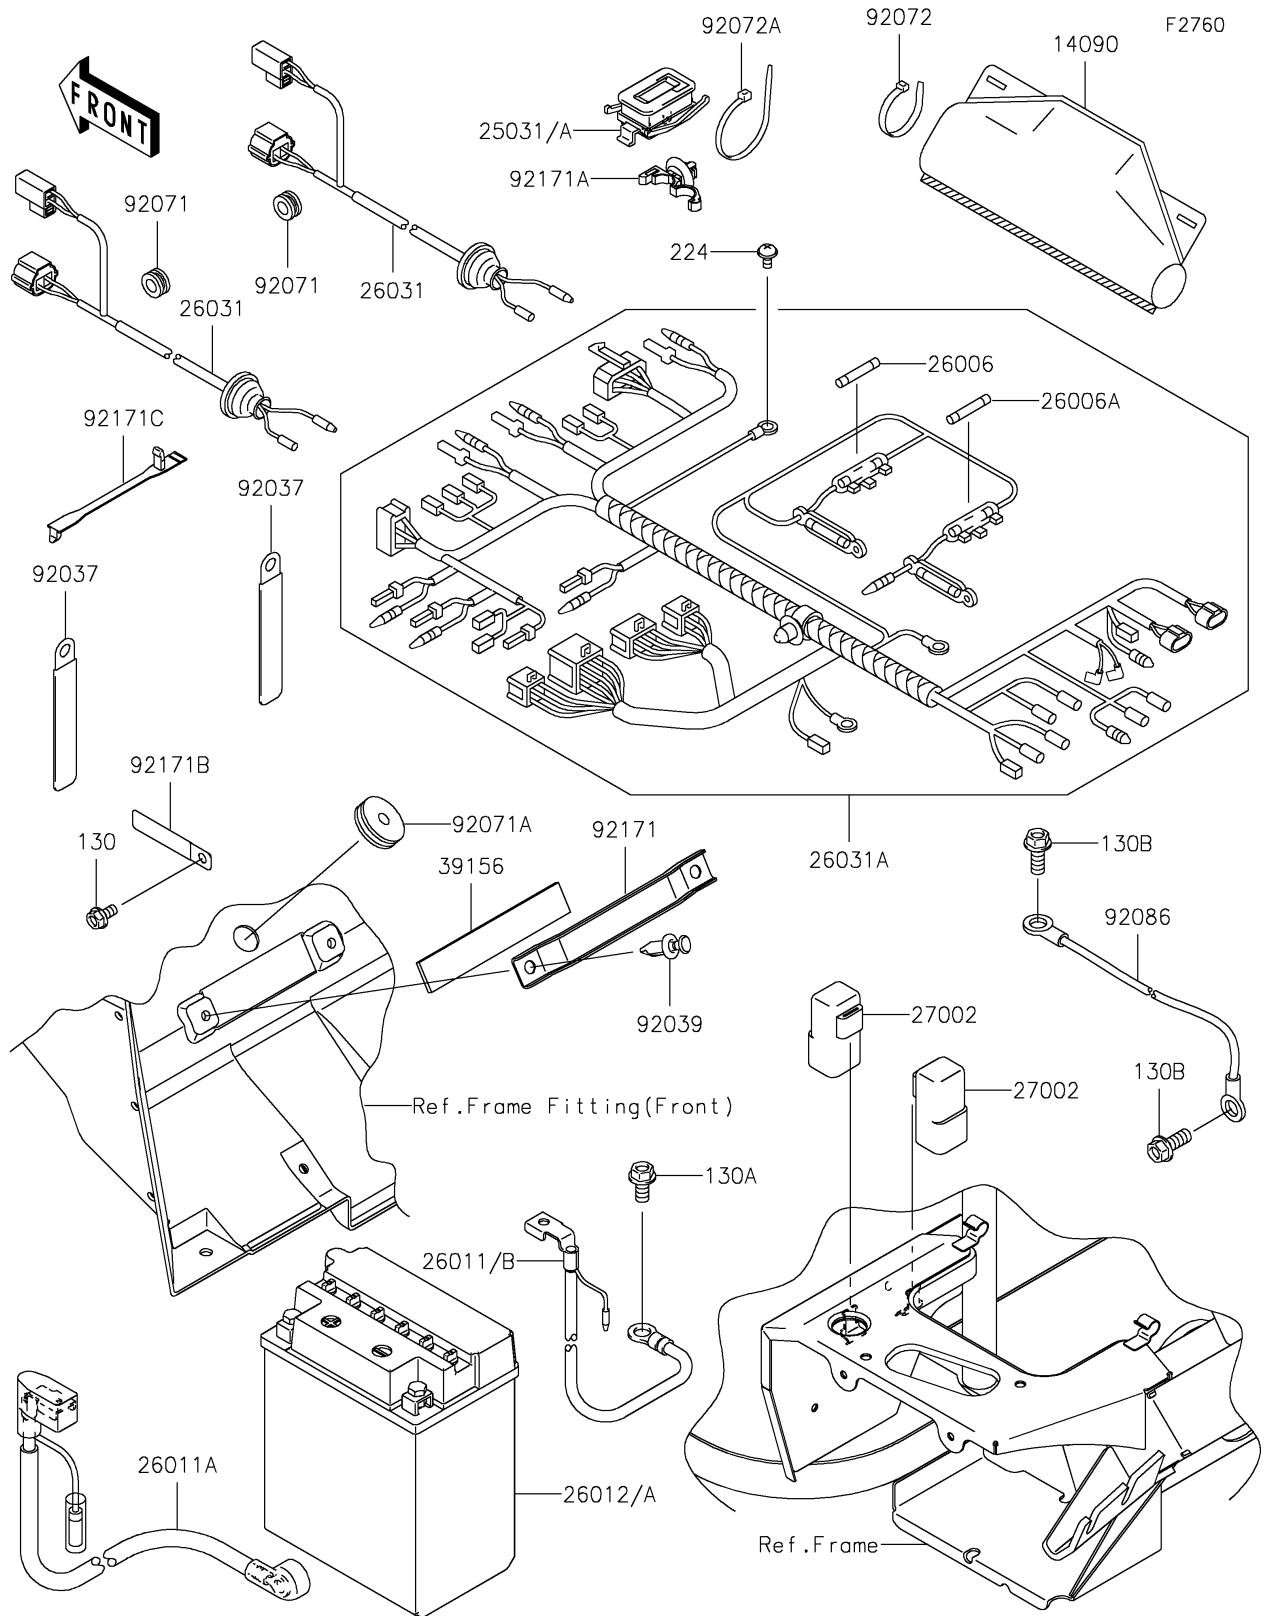

2012 MULE™ 610 4x4

PARTS DIAGRAM

Chassis Electrical Equipment

2012 MULE™ 610 4x4

PARTS LIST

Chassis Electrical Equipment

ITEM NAME

PART NUMBER

QUANTITY
