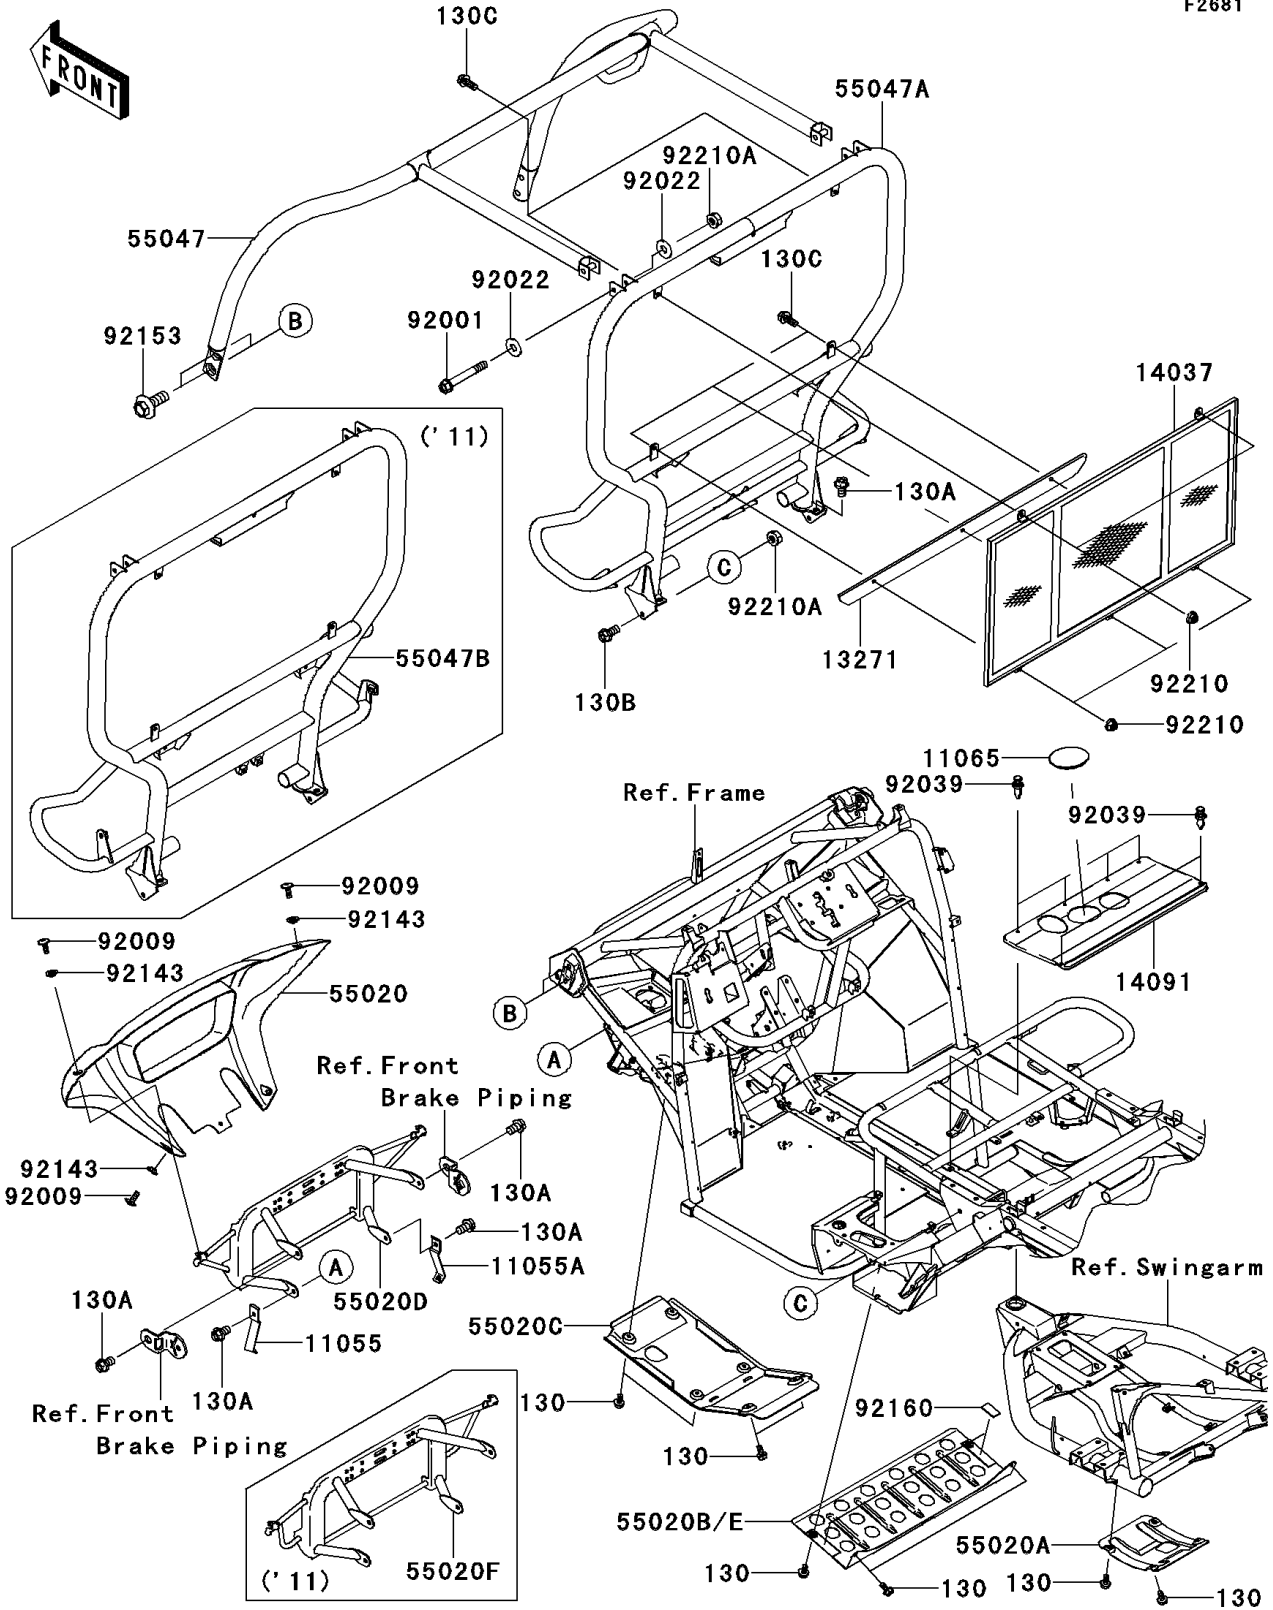

2012 MULE™ 610 4x4

PARTS DIAGRAM

Guards/Cab Frame

F2681

2012 MULE™ 610 4x4

PARTS LIST

Guards/Cab Frame

ITEM NAME

PART NUMBER

QUANTITY
