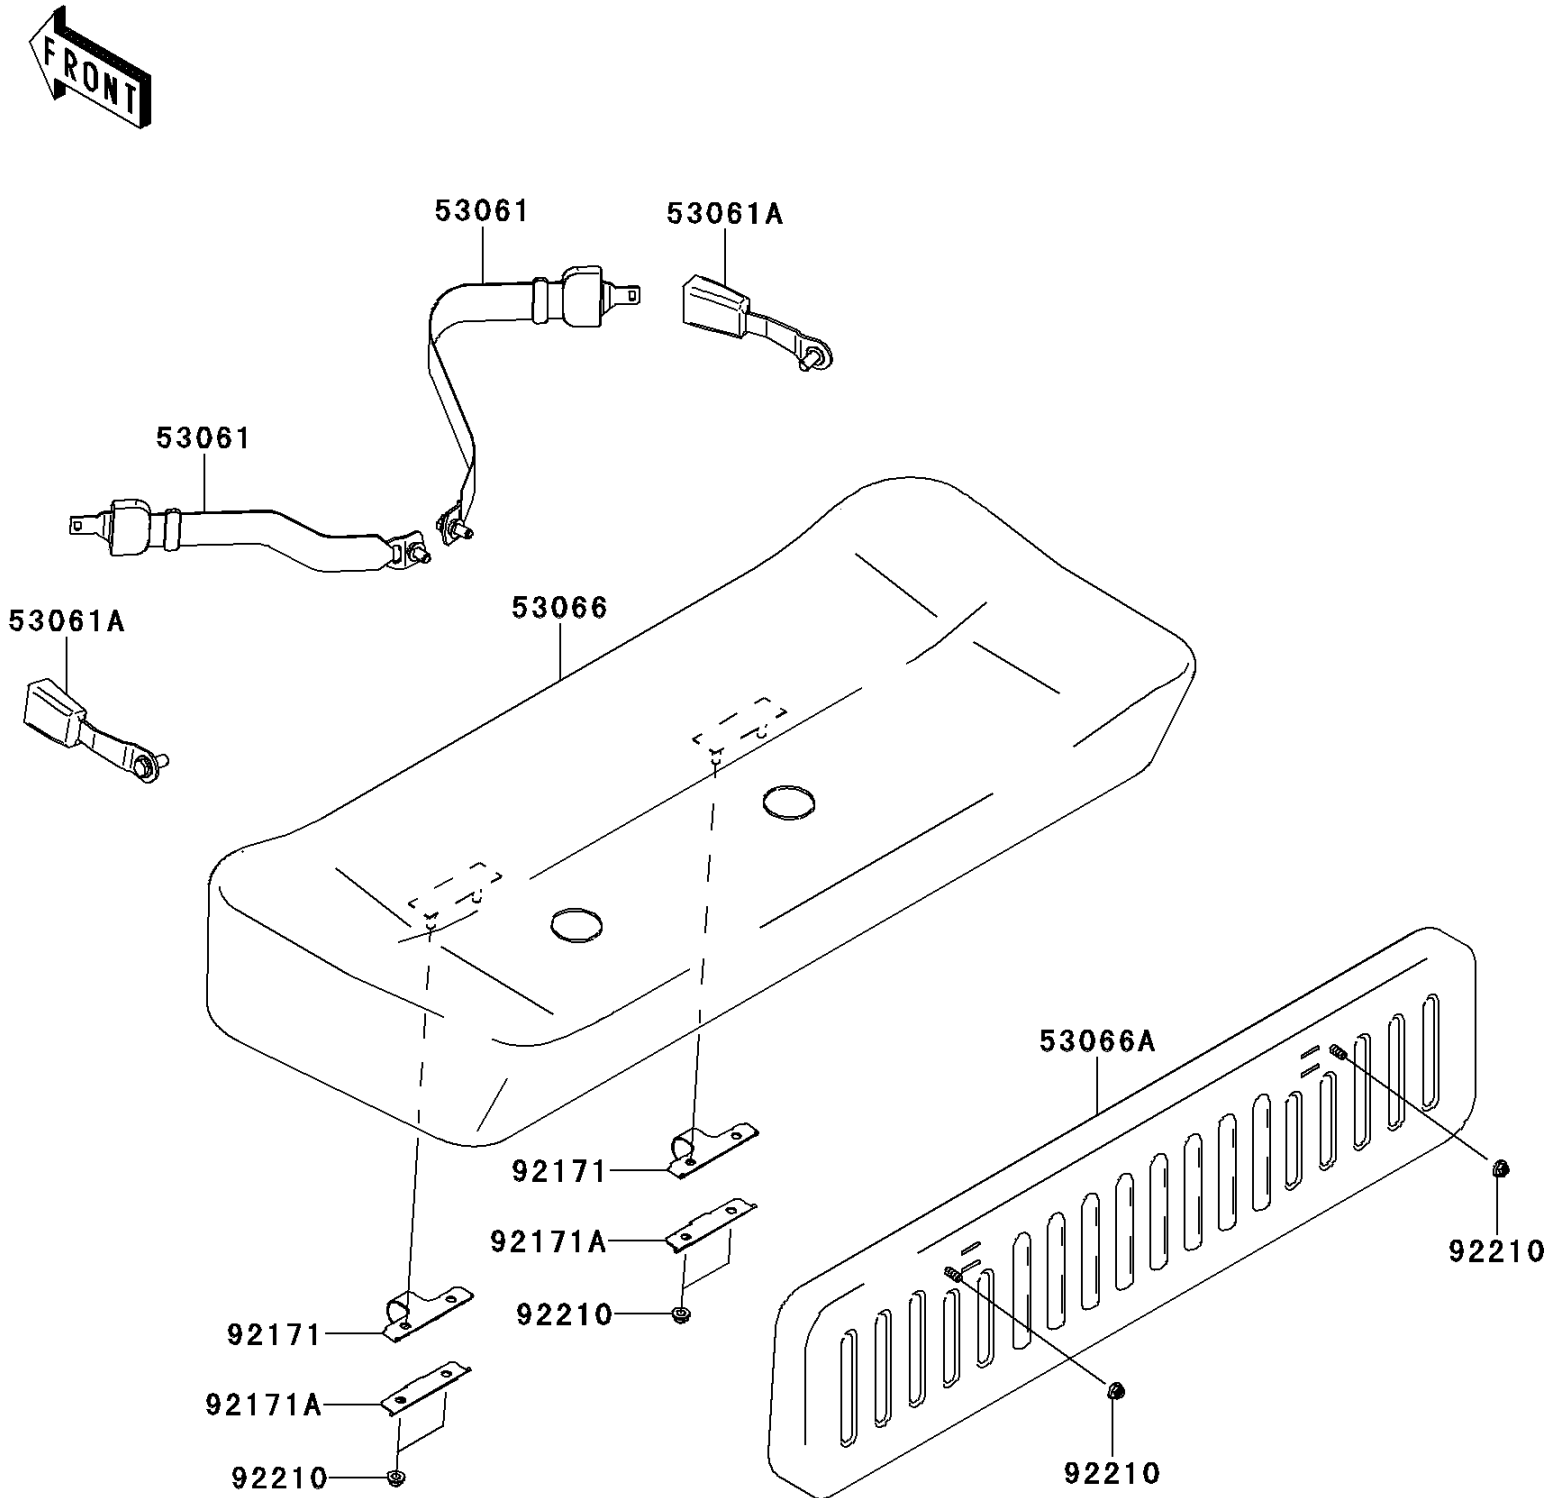

2013 MULE™ 610 4x4

PARTS DIAGRAM

Seat

F2510

2013 MULE™ 610 4x4

PARTS LIST

Seat

ITEM NAME	PART NUMBER	QUANTITY
BELT-SEAT,CATCH PLATE (Ref # 53061)	53061-1013	2
BELT-SEAT,BUCKLE (Ref # 53061A)	53061-1014	2
SEAT-ASSY,CUSHION,GRAY (Ref # 53066)	53066-0269-12H	1
SEAT-ASSY,BACK,GRAY (Ref # 53066A)	53066-0270-12H	1
CLAMP (Ref # 92171)	92171-0441	2
CLAMP (Ref # 92171A)	92171-0442	2
NUT,FLANGED,LOCK,8MM (Ref # 92210)	92210-0005	6