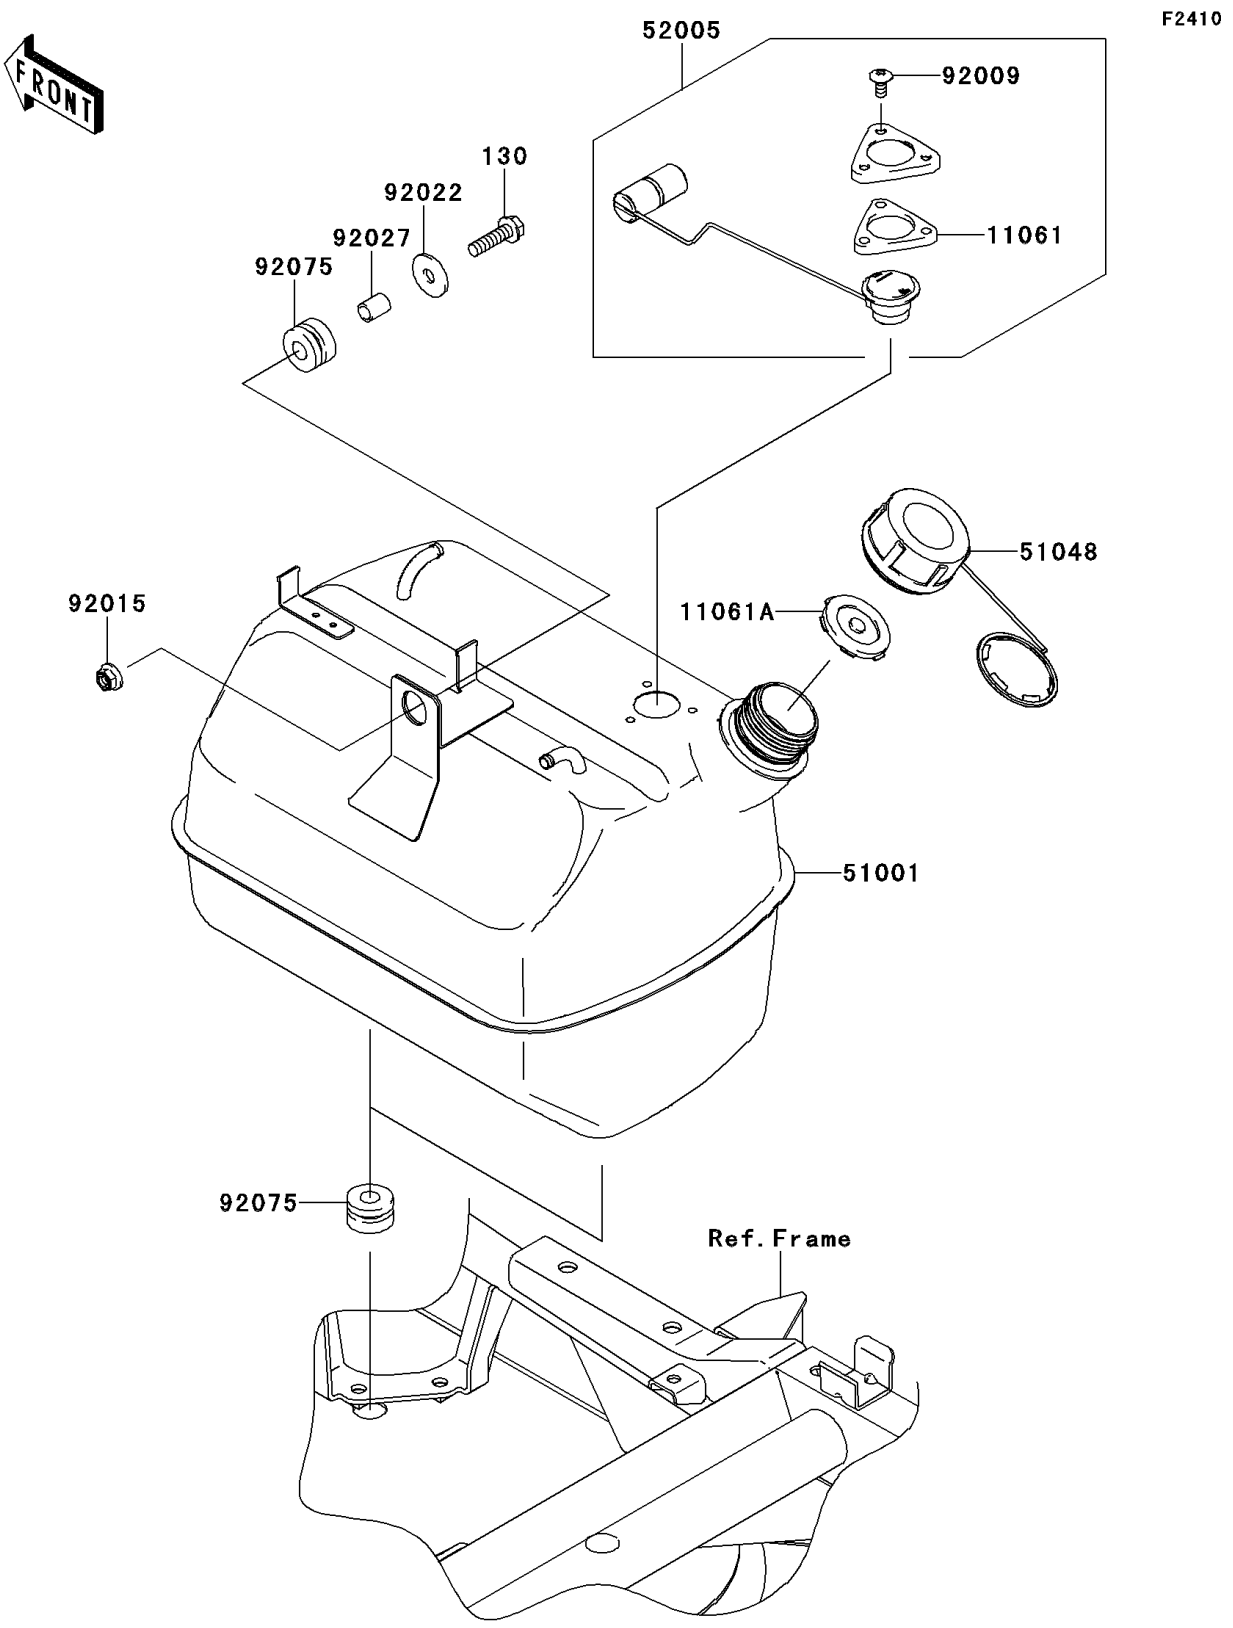

2015 MULE™ 610 4x4

PARTS DIAGRAM

Fuel Tank

2015 MULE™ 610 4x4

PARTS LIST

Fuel Tank

ITEM NAME	PART NUMBER	QUANTITY
GASKET,FUEL GAUGE (Ref # 11061)	11061-0120	1
GASKET,FUEL TANK CAP (Ref # 11061A)	11061-7508	1
TANK-COMP-FUEL (Ref # 51001)	51001-0341	1
CAP-ASSY-TANK,FUEL (Ref # 51048)	51048-0026	1
GAUGE,FUEL (Ref # 52005)	52005-0080	1
SCREW,6X14 (Ref # 92009)	92009-1541	3
NUT,LOCK,FLANGED,8MM (Ref # 92015)	92015-1397	1
WASHER,9X28X2.3 (Ref # 92022)	92022-1632	1
COLLAR,8.8X12X15.5 (Ref # 92027)	92027-1081	1
DAMPER (Ref # 92075)	92075-1736	3
BOLT-FLANGED,8X30 (Ref # 130)	130AA0830	1