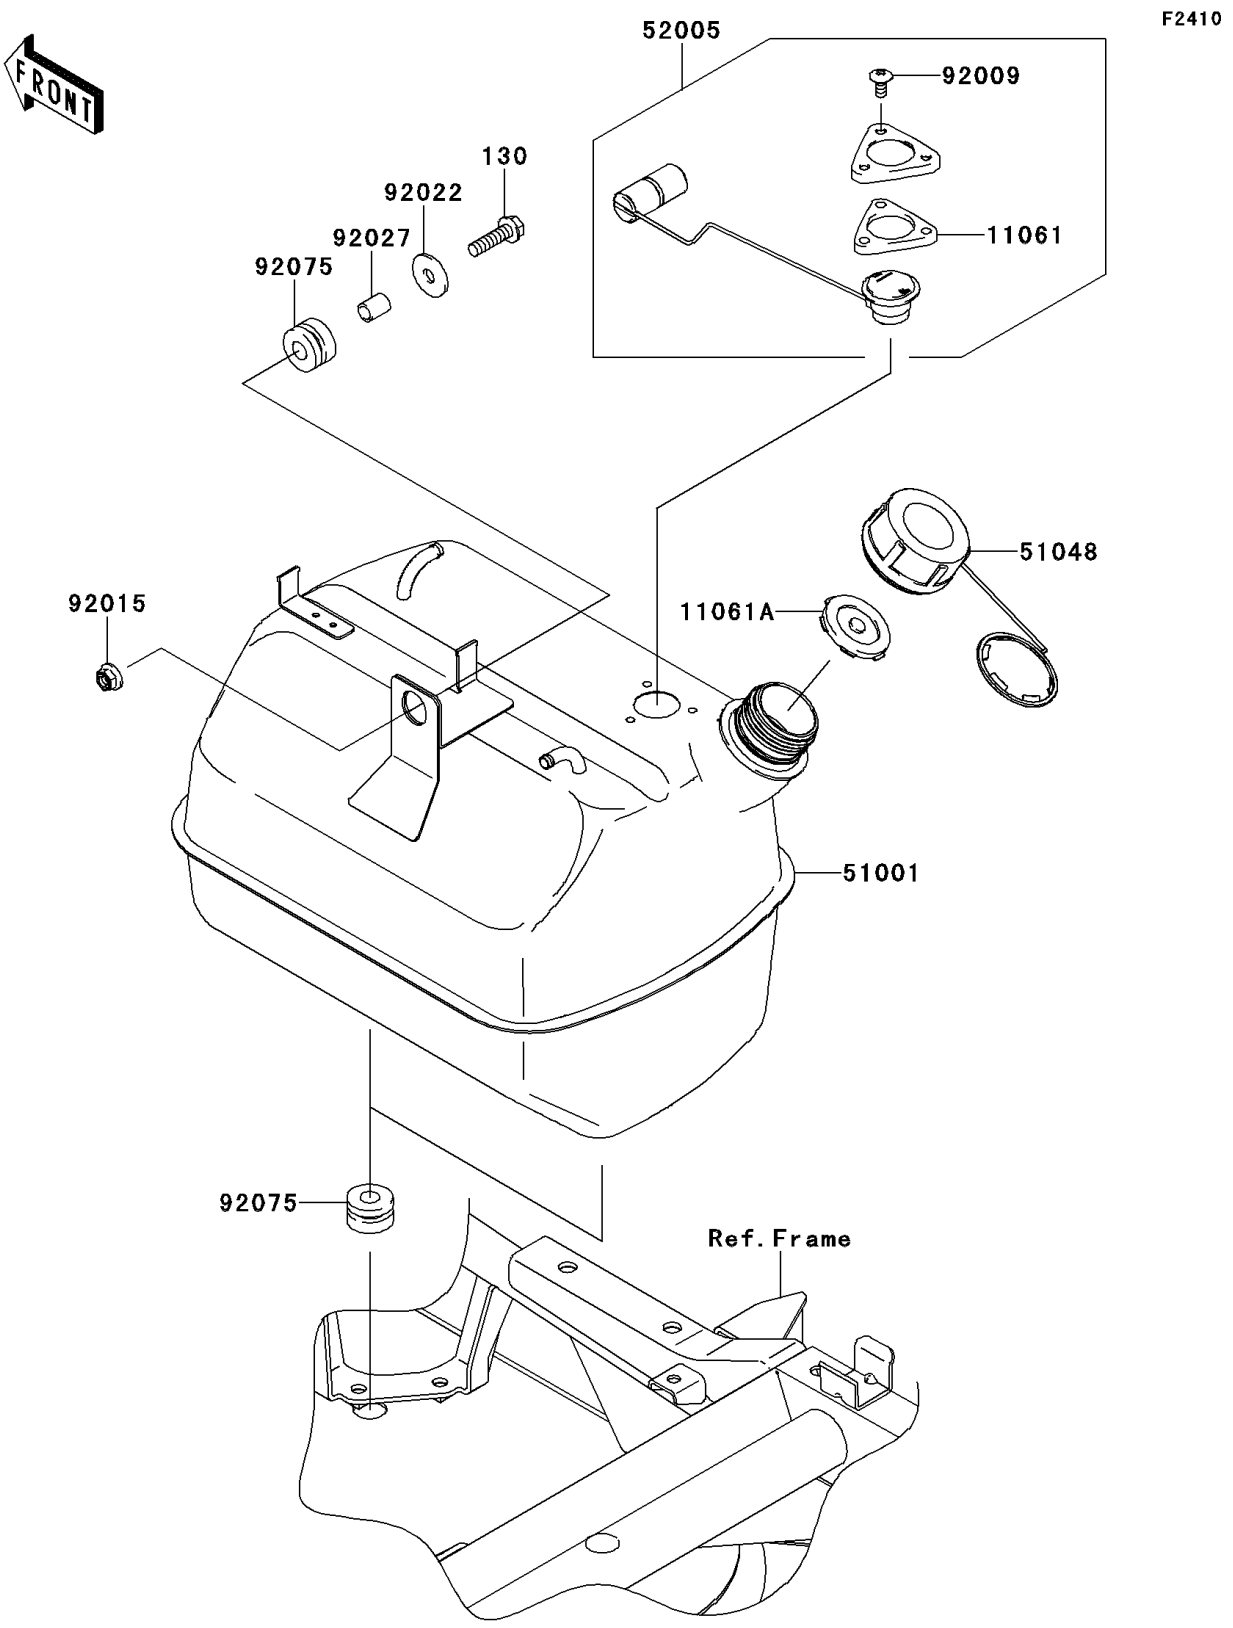

2012 MULE™ 610 4x4

PARTS DIAGRAM

Fuel Tank

2012 MULE™ 610 4x4

PARTS LIST

Fuel Tank

| ITEM NAME | PART NUMBER | QUANTITY |
|-------------------------------------|-------------|----------|
| GASKET,FUEL GAUGE (Ref # 11061) | 11061-0120 | 1 |
| GASKET,FUEL TANK CAP (Ref # 11061A) | 11061-7508 | 1 |
| TANK-COMP-FUEL (Ref # 51001) | 51001-0341 | 1 |
| CAP-ASSY-TANK,FUEL (Ref # 51048) | 51048-0026 | 1 |
| GAUGE,FUEL (Ref # 52005) | 52005-0080 | 1 |
| SCREW,6X14 (Ref # 92009) | 92009-1541 | 3 |
| NUT,LOCK,FLANGED,8MM (Ref # 92015) | 92015-1397 | 1 |
| WASHER,9X28X2.3 (Ref # 92022) | 92022-1632 | 1 |
| COLLAR,8.8X12X15.5 (Ref # 92027) | 92027-1081 | 1 |
| DAMPER (Ref # 92075) | 92075-1736 | 3 |
| BOLT-FLANGED,8X30 (Ref # 130) | 130AA0830 | 1 |