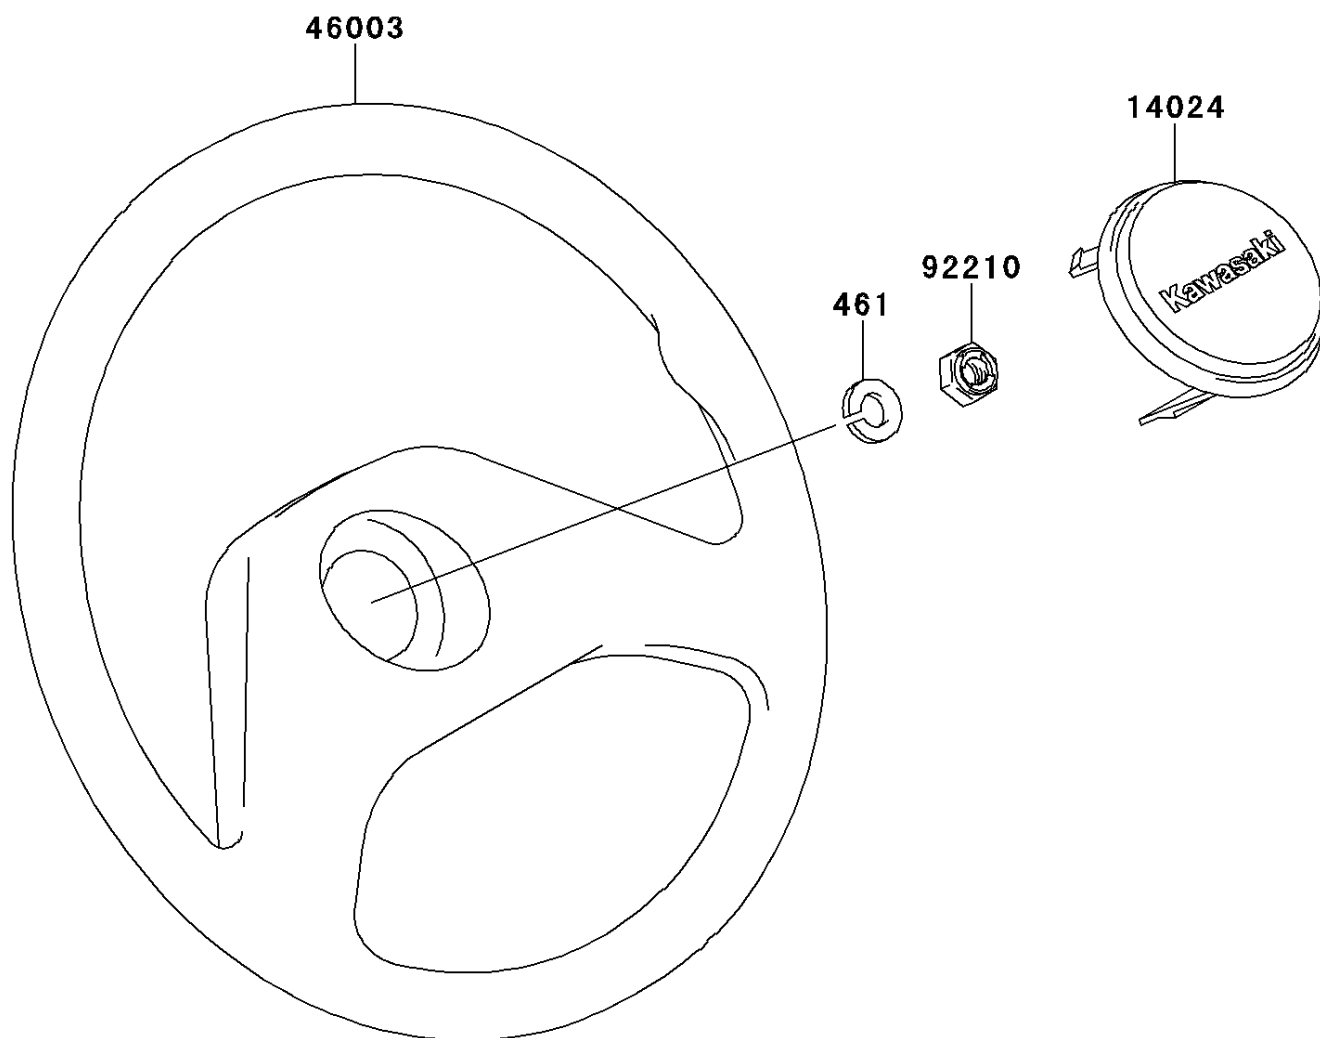

## PARTS DIAGRAM

### Steering Wheel

**Kawasaki**

Let the Good Times Roll®

F2311

## PARTS LIST

### Steering Wheel

| <b>ITEM NAME</b>                | <b>PART NUMBER</b> | <b>QUANTITY</b> |
|---------------------------------|--------------------|-----------------|
| COVER,HORN SWITCH (Ref # 14024) | 14024-1574         | 1               |
| HANDLE,STEERING (Ref # 46003)   | 46003-1265         | 1               |
| NUT,LOCK,12MM (Ref # 92210)     | 92210-1249         | 1               |
| WASHER-SPRING,12MM (Ref # 461)  | 461DA1200          | 1               |