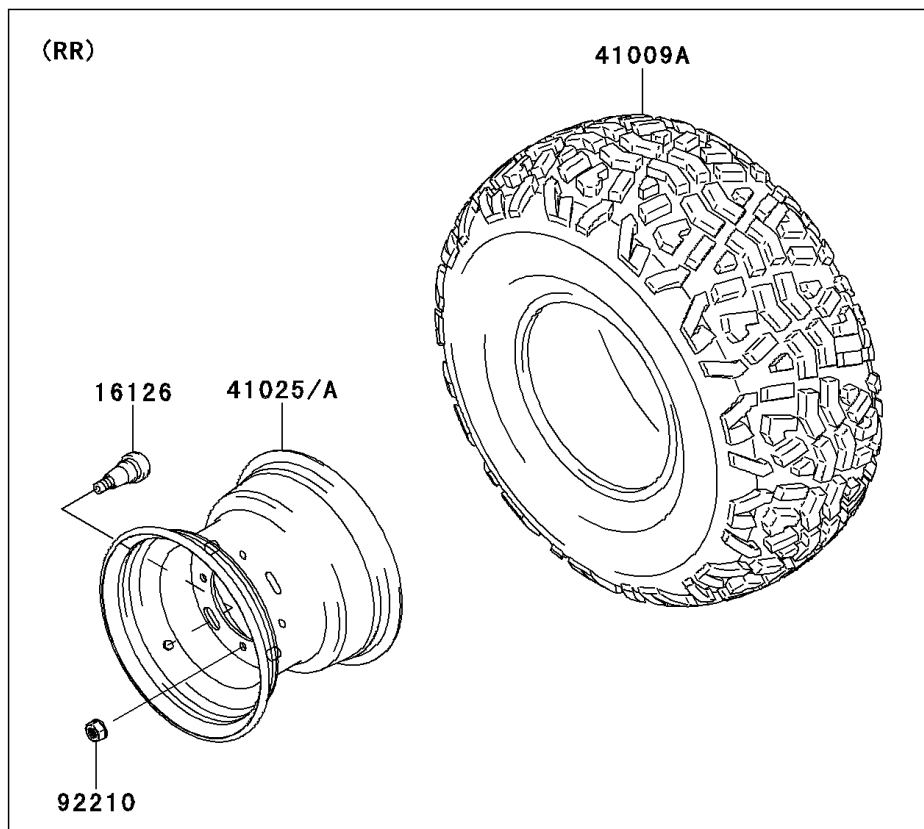

2013 MULE™ 610 4x4

PARTS DIAGRAM

Wheels/Tires

Kawasaki

Let the Good Times Roll®

F2210

2013 MULE™ 610 4x4

PARTS LIST

Wheels/Tires

ITEM NAME	PART NUMBER	QUANTITY
VALVE (Ref # 16126)	16126-4001	4
TIRE,FR,24X9.00-10 4PR (Ref # 41009)	41009-0290	2
TIRE,RR,24X11.00-10 4PR (Ref # 41009A)	41009-0291	2
RIM,RR,10X8.5,SILVER (Ref # 41025)	41025-0039-16H	2
RIM,FR,10X7.0 AT,SILVER (Ref # 41025B)	41025-0040-16H	2
NUT,LOCK,10MM (Ref # 92210)	92210-1204	16