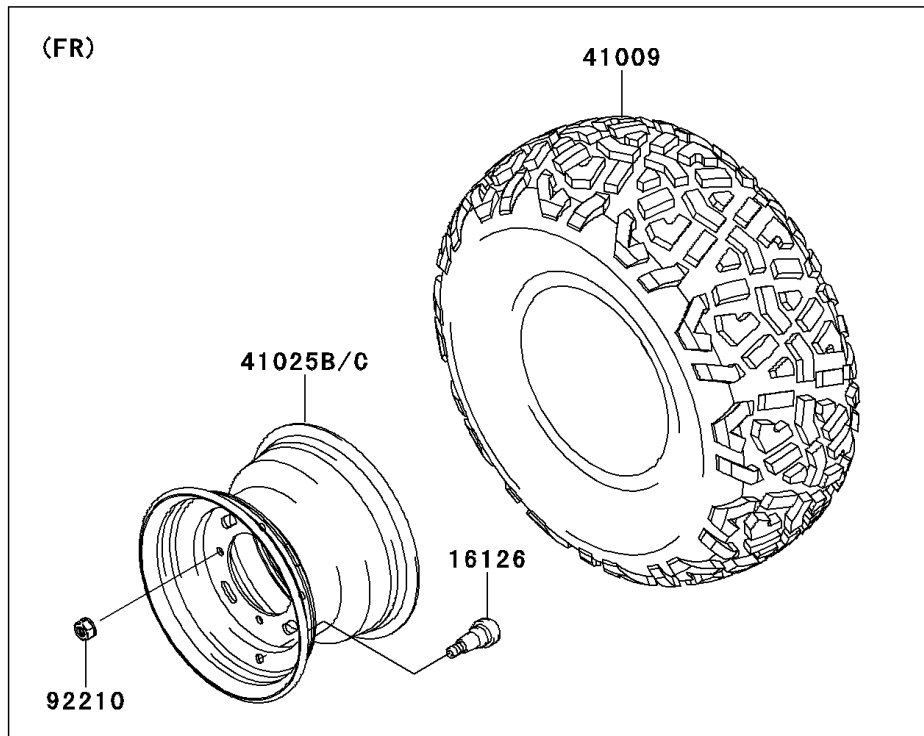

2013 MULE™ 610 4x4

PARTS DIAGRAM

Wheels/Tires

Kawasaki

Let the Good Times Roll®

F2210

2013 MULE™ 610 4x4

PARTS LIST

Wheels/Tires

ITEM NAME	PART NUMBER	QUANTITY
VALVE (Ref # 16126)	16126-4001	4
TIRE,FR,24X9.00-10 4PR (Ref # 41009)	41009-0290	2
TIRE,RR,24X11.00-10 4PR (Ref # 41009A)	41009-0291	2
RIM,RR,10X8.5,SILVER (Ref # 41025)	41025-0039-16H	2
RIM,FR,10X7.0 AT,SILVER (Ref # 41025B)	41025-0040-16H	2
NUT,LOCK,10MM (Ref # 92210)	92210-1204	16