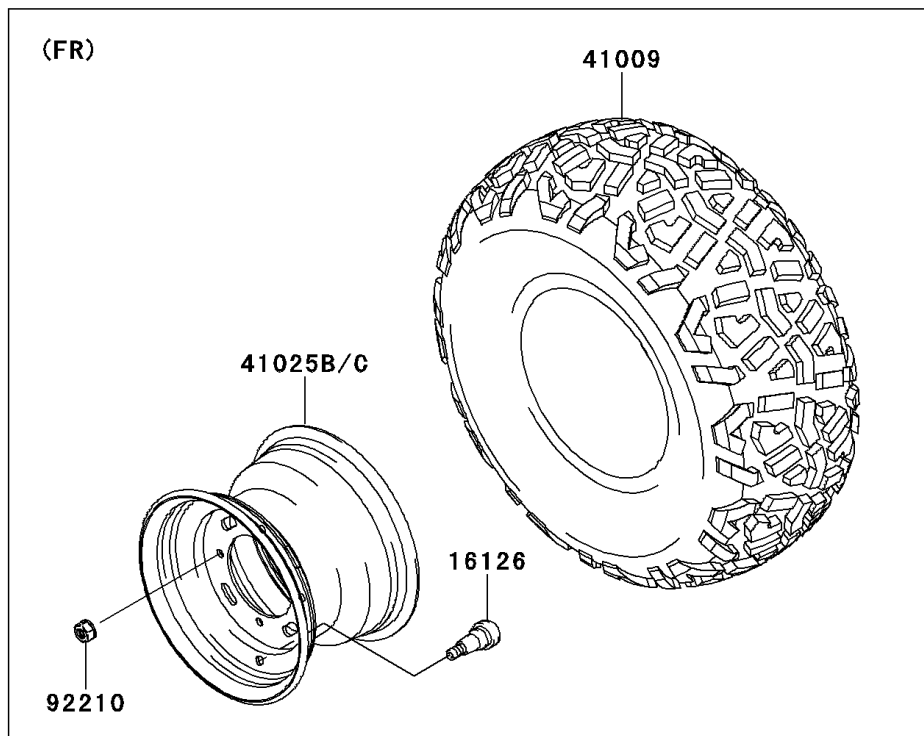

2012 MULE™ 610 4x4

PARTS DIAGRAM

Wheels/Tires

Kawasaki

Let the Good Times Roll®

F2210

2012 MULE™ 610 4x4

PARTS LIST

Wheels/Tires

ITEM NAME

PART NUMBER

QUANTITY
