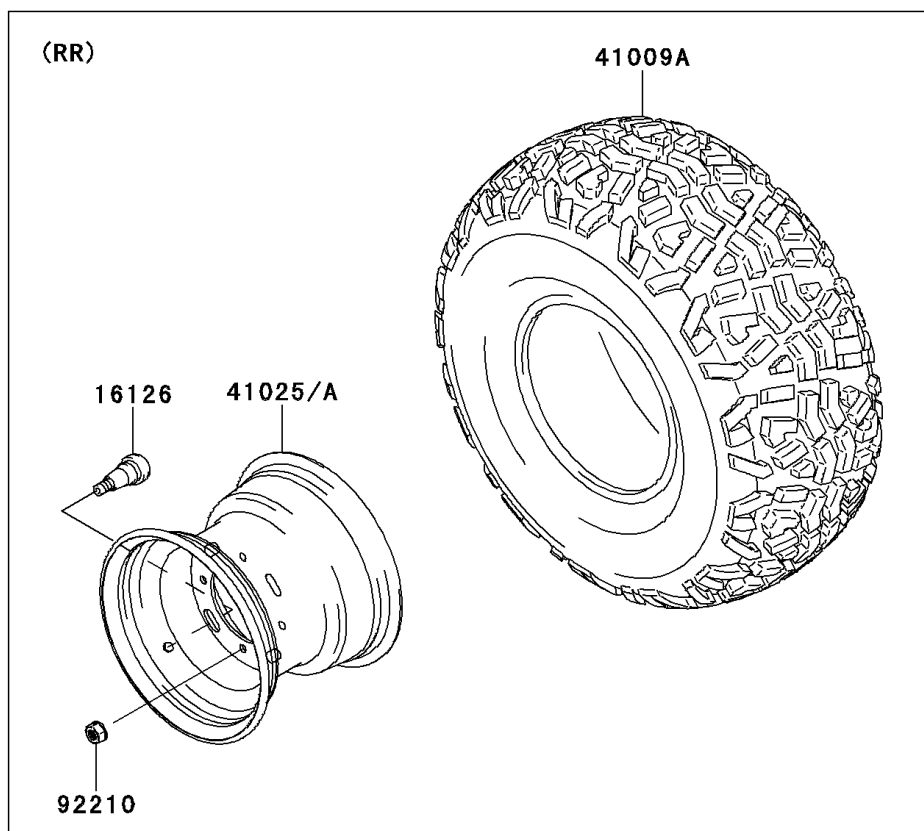

2012 MULE™ 610 4x4

PARTS DIAGRAM

Wheels/Tires

Kawasaki

Let the Good Times Roll®

F2210

2012 MULE™ 610 4x4

PARTS LIST

Wheels/Tires

ITEM NAME

PART NUMBER

QUANTITY
