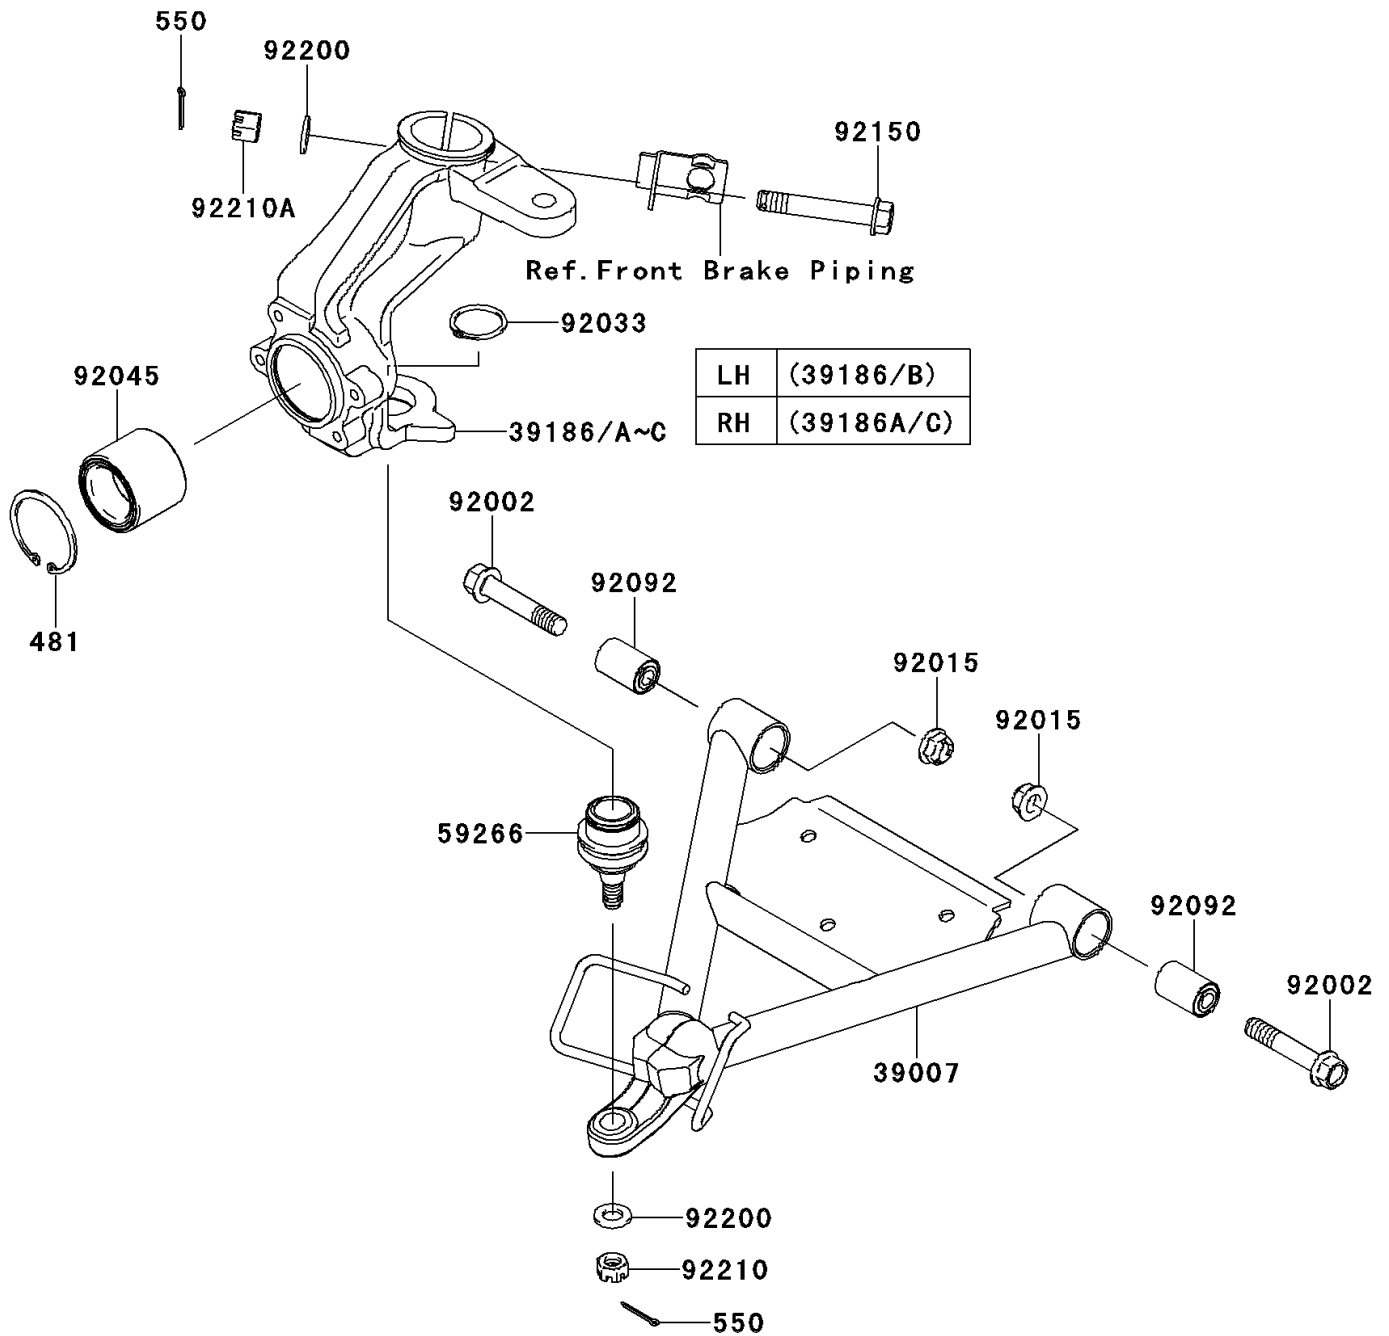

2012 MULE™ 610 4x4

PARTS DIAGRAM

Suspension

F2150

2012 MULE™ 610 4x4

PARTS LIST

Suspension

ITEM NAME	PART NUMBER	QUANTITY
ARM-SUSP (Ref # 39007)	39007-0029	2
KNUCKLE,LH (Ref # 39186)	39186-0061	1
KNUCKLE,RH (Ref # 39186A)	39186-0062	1
JOINT-BALL (Ref # 59266)	59266-1080	2
BOLT,ROD,12MM (Ref # 92002)	92002-1757	4
NUT,12MM (Ref # 92015)	92015-1706	4
RING-SNAP,C-TYPE,32MM (Ref # 92033)	92033-1262	2
BEARING-BALL,DAC2552W-7CS31 (Ref # 92045)	92045-0102	2
BUSHING-RUBBER (Ref # 92092)	92092-005	4
BOLT,FLANGED,12X72 (Ref # 92150)	92150-1356	2
WASHER,12.3X23X2.3 (Ref # 92200)	92200-1004	4
NUT,CASTLE,12MM (Ref # 92210)	92210-0395	2
NUT,12MM (Ref # 92210A)	92210-7501	2
CIRCLIP (Ref # 481)	481J5200	2
PIN-COTTER,3.0X25 (Ref # 550)	550AA3025	4